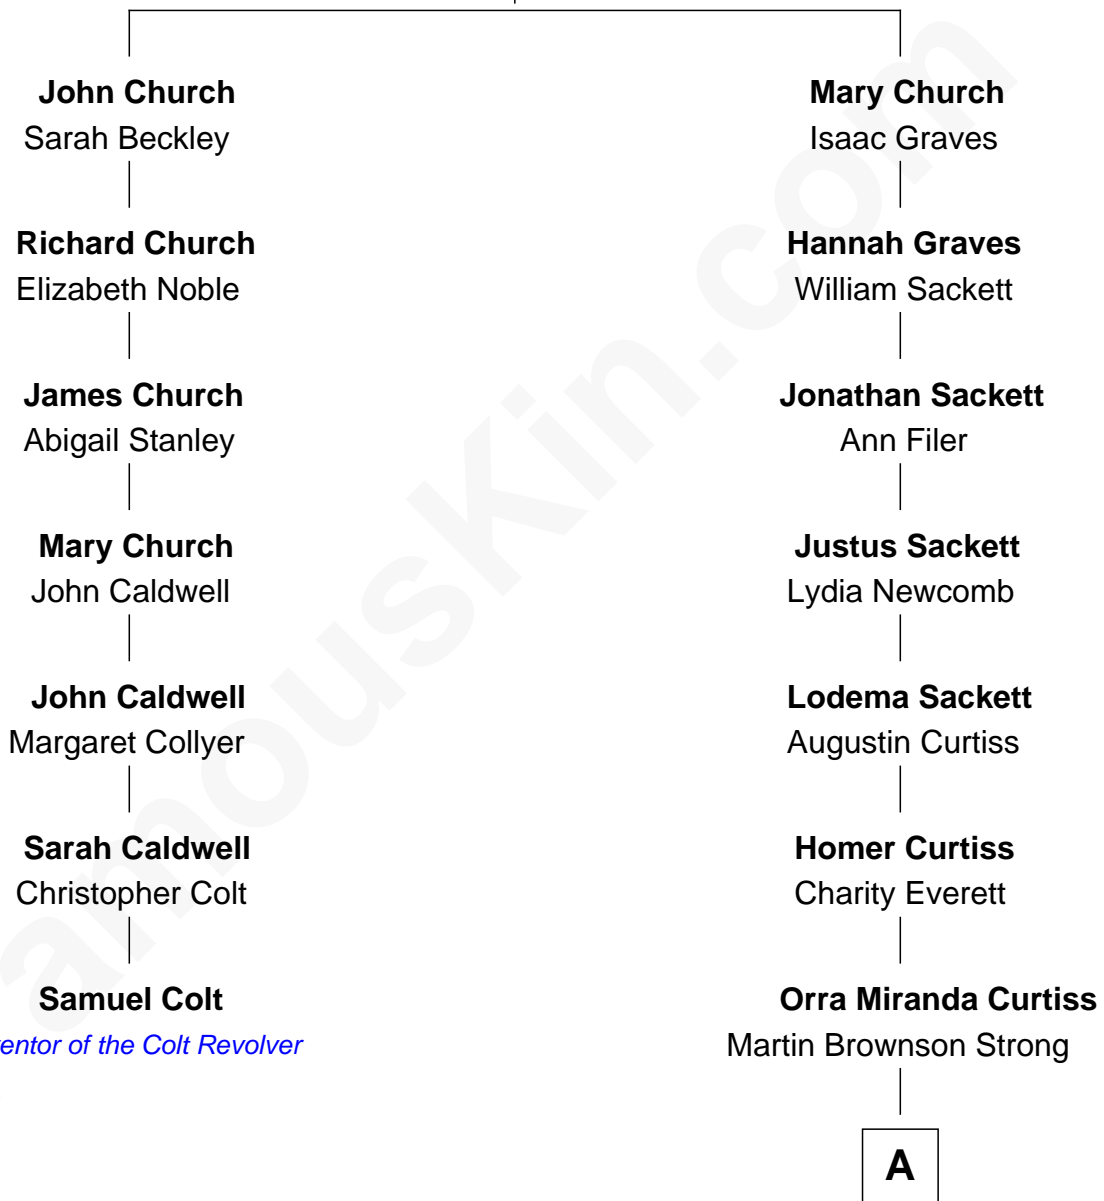

FamousKin.com Relationship Chart of

Samuel Colt

Inventor of the Colt Revolver

6th cousin 5 times removed of

Sarah Palin

9th Governor of Alaska

Richard Church

Anna Marsh

A

Homer Curtiss Strong
Augusta Lodema Godfrey

Cora Godfrey Strong
James Carl Gower

Helen Louise Gower
Clement James Sheeran

Sarah Sheeran
Charles Richard Heath

Sarah Palin
9th Governor of Alaska

FamousKin.com