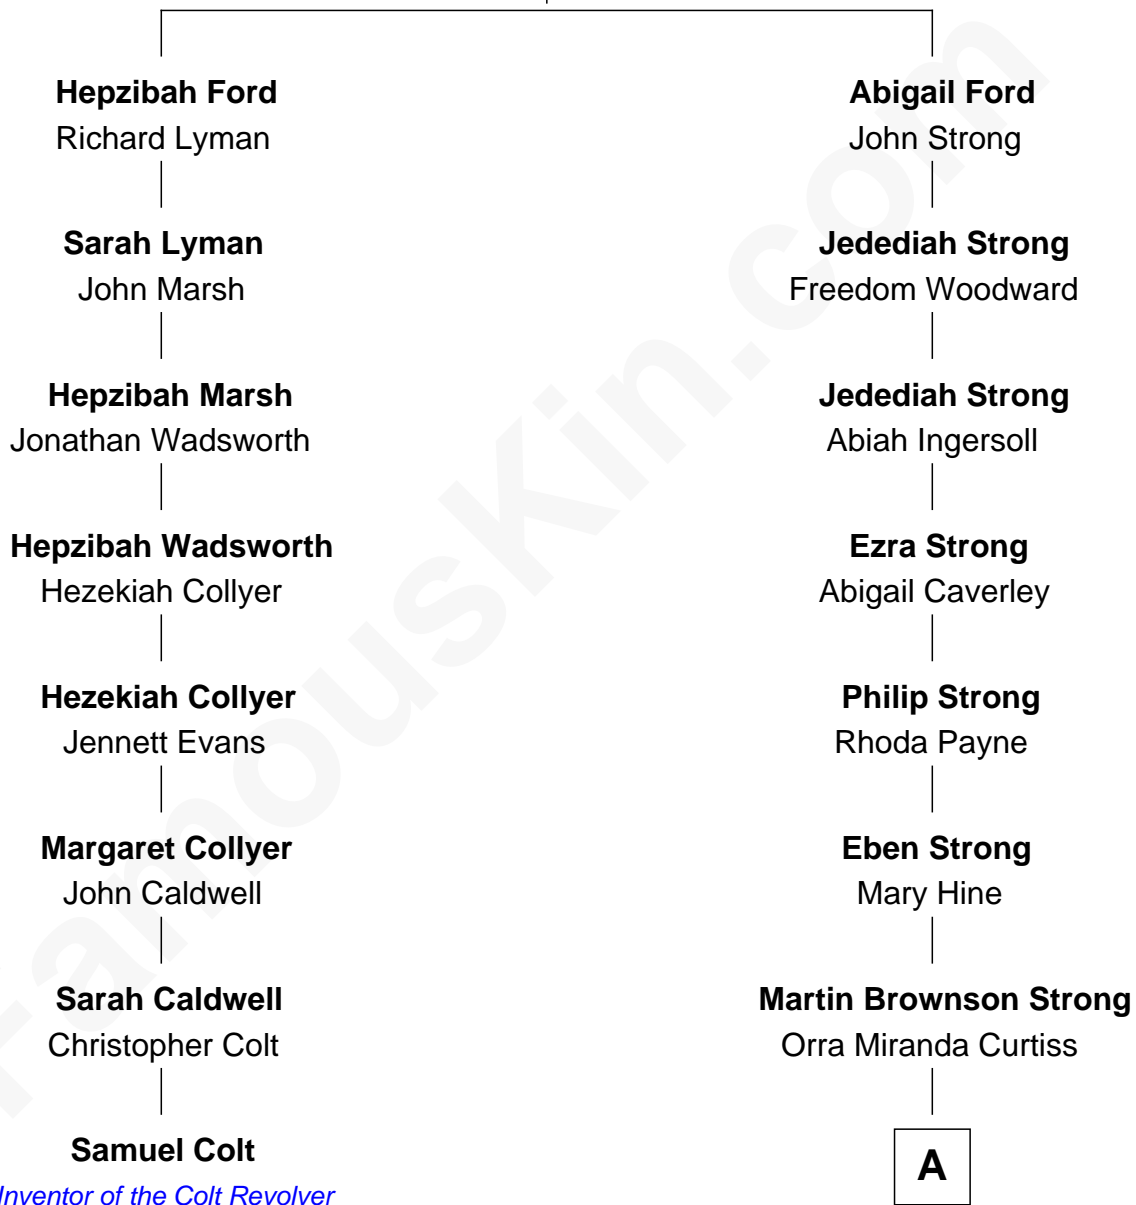

FamousKin.com Relationship Chart of

Samuel Colt

Inventor of the Colt Revolver

7th cousin 4 times removed of

Sarah Palin

9th Governor of Alaska

Thomas Ford
Elizabeth Charde

A

Homer Curtiss Strong
Augusta Lodema Godfrey

Cora Godfrey Strong
James Carl Gower

Helen Louise Gower
Clement James Sheeran

Sarah Sheeran
Charles Richard Heath

Sarah Palin
9th Governor of Alaska

FamousKin.com