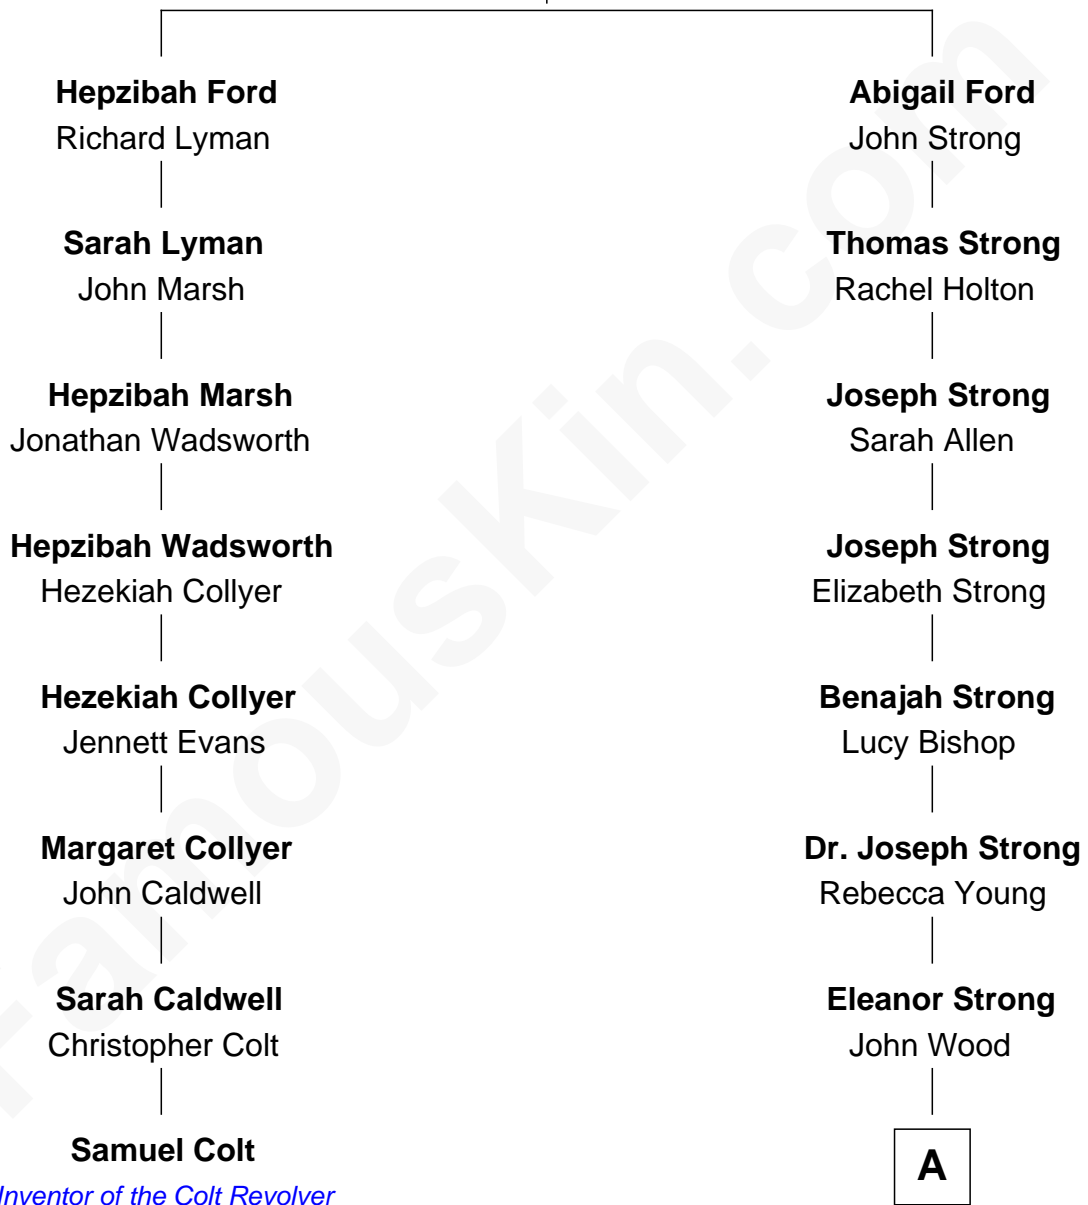

FamousKin.com Relationship Chart of

Samuel Colt

Inventor of the Colt Revolver

7th cousin 4 times removed of

Princess Diana

Princess of Wales

Thomas Ford
Elizabeth Charde

A

—
Ellen Wood

Franklin H. Work

—
Frances Eleanor Work

James Boothby Burke Roche

—
Edmund Maurice Burke Roche

Ruth Sylvia Gill

—
Frances Ruth Burke Roche

Edward John Spencer