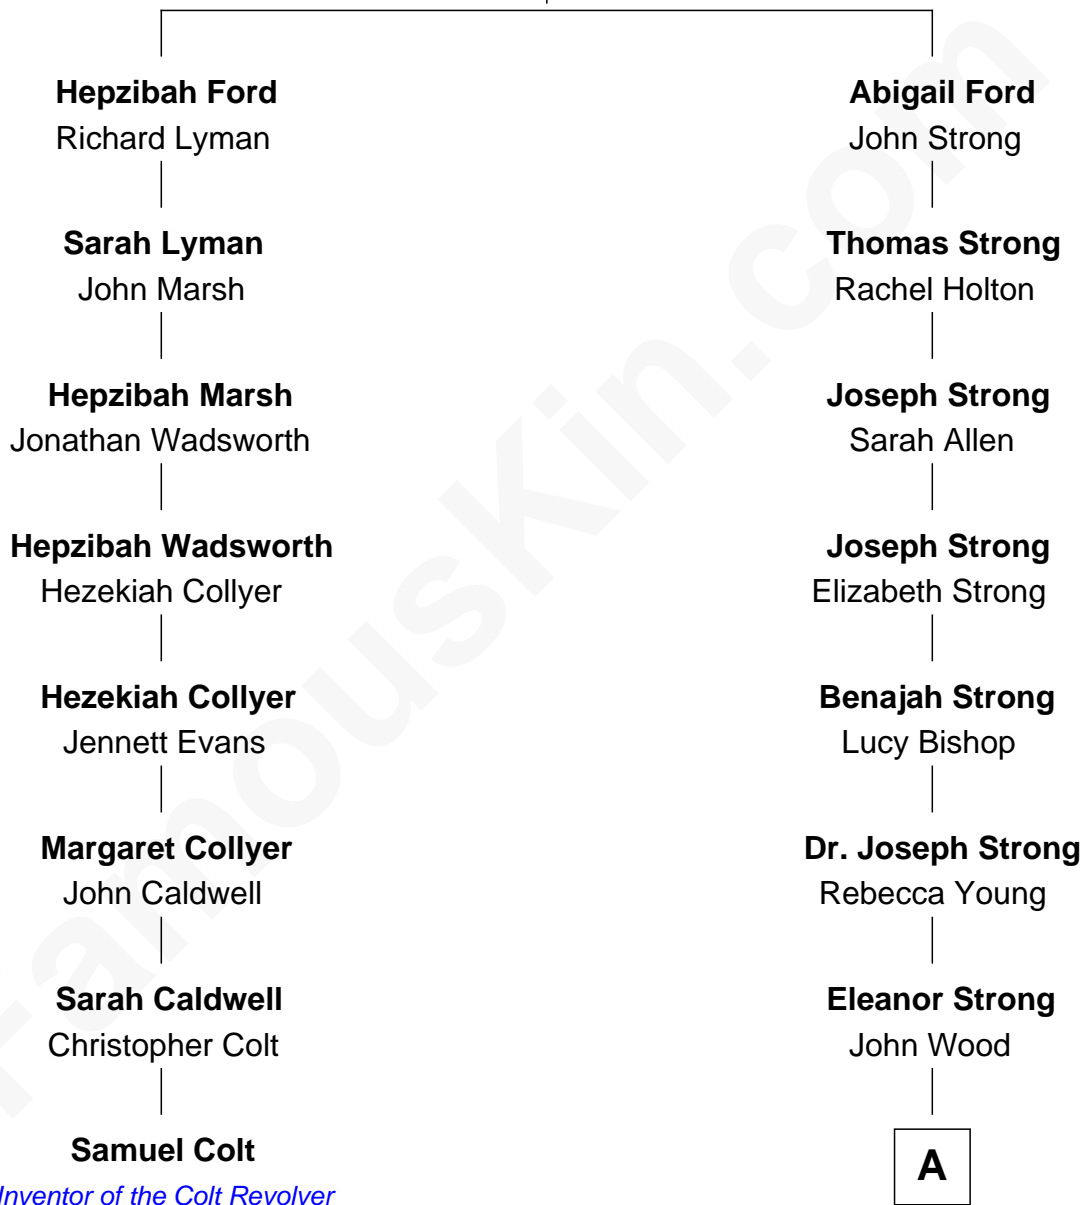

# FamousKin.com Relationship Chart of

**Samuel Colt**

*Inventor of the Colt Revolver*

7th cousin 5 times removed of

**Prince William**

*Prince of Wales*

**Thomas Ford**  
Elizabeth Charde

**A**

**Ellen Wood**

Franklin H. Work

**Frances Eleanor Work**

James Boothby Burke Roche

**Edmund Maurice Burke Roche**

Ruth Sylvia Gill

**Frances Ruth Burke Roche**

Edward John Spencer

**Princess Diana Frances Spencer**

Charles III, King of the United Kingdom

**Prince William**

*Prince of Wales*