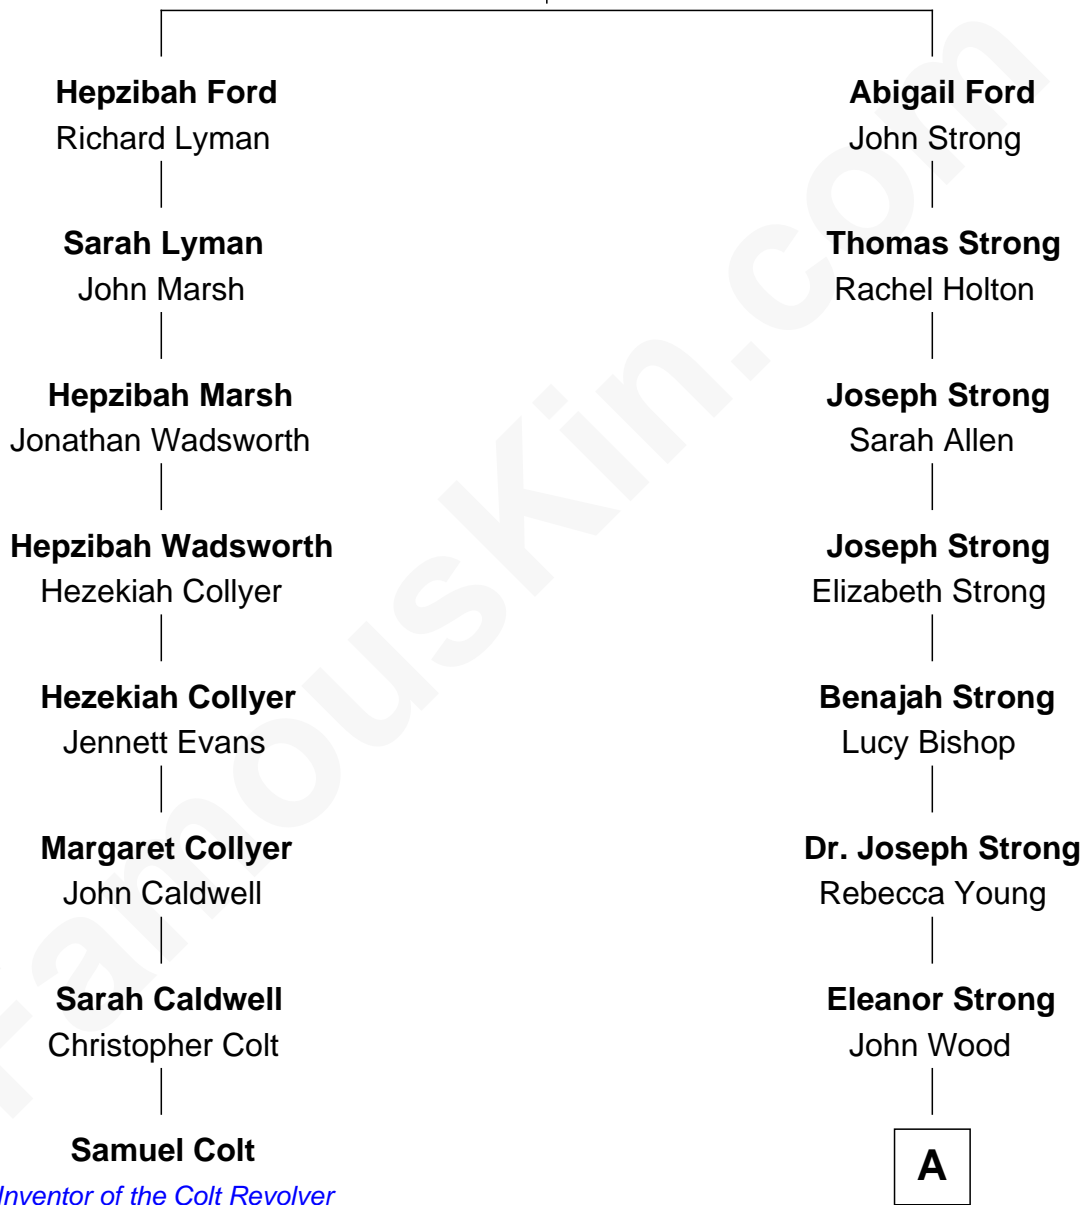

# FamousKin.com Relationship Chart of

**Samuel Colt**

*Inventor of the Colt Revolver*

7th cousin 5 times removed of

**Prince Harry**

*Duke of Sussex*

**Thomas Ford**  
Elizabeth Charde

**A**

**Ellen Wood**

Franklin H. Work

**Frances Eleanor Work**

James Boothby Burke Roche

**Edmund Maurice Burke Roche**

Ruth Sylvia Gill

**Frances Ruth Burke Roche**

Edward John Spencer

**Princess Diana Frances Spencer**

Charles III, King of the United Kingdom

**Prince Harry**

*Duke of Sussex*

FamousKin.com