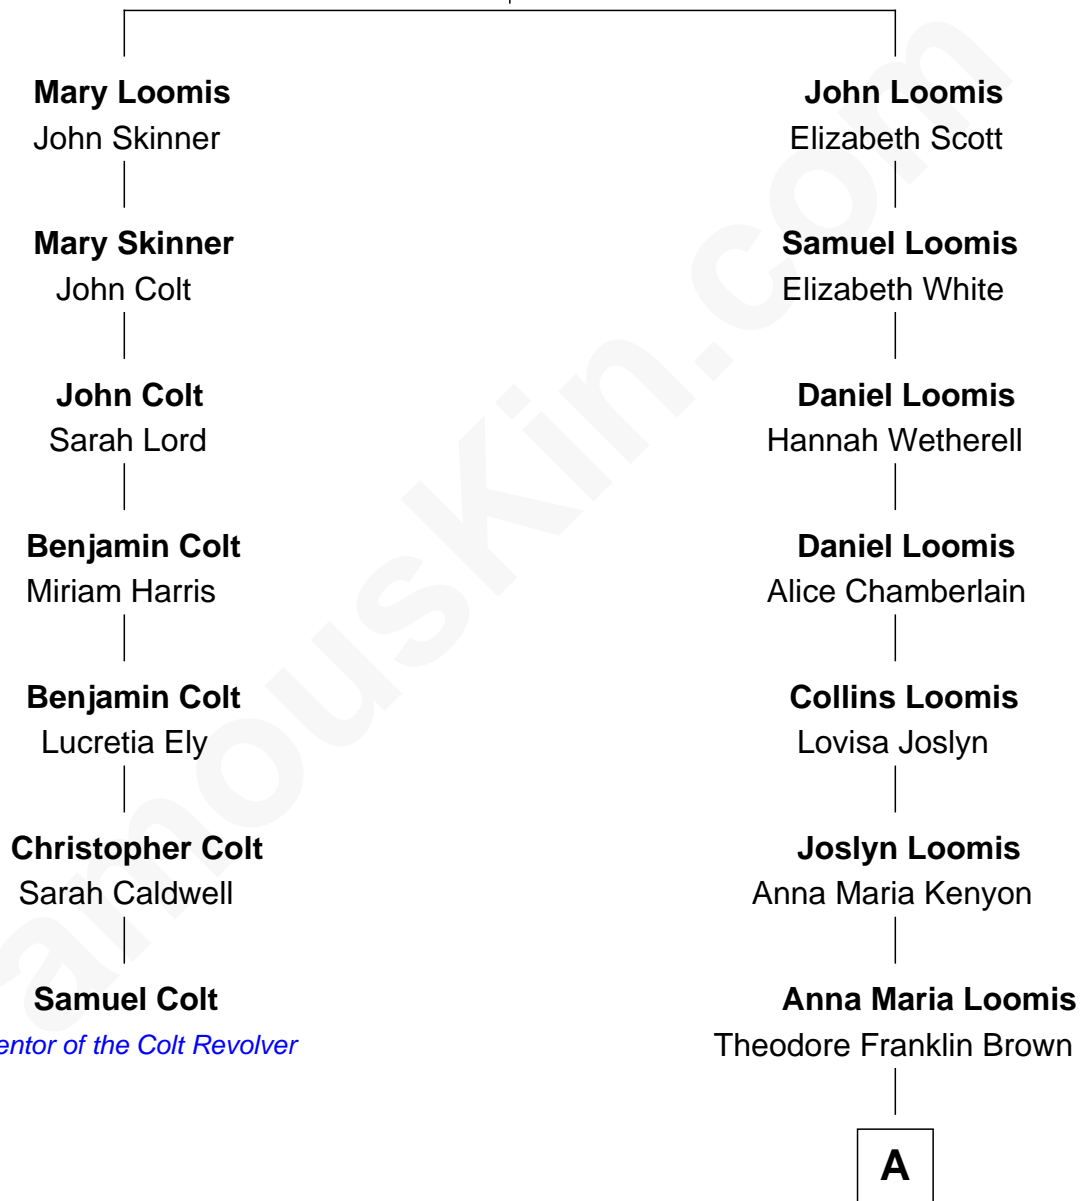

FamousKin.com

Relationship Chart of

Samuel Colt

Inventor of the Colt Revolver

6th cousin 3 times removed of

David McCullough

Historian, Author and TV Narrator

Joseph Loomis

Mary White

A

Mabel Alice Brown
George Herbert Rankin

Ruth Rankin
Christian Hax McCullough

David McCullough
Historian, Author and TV Narrator

FamousKin.com