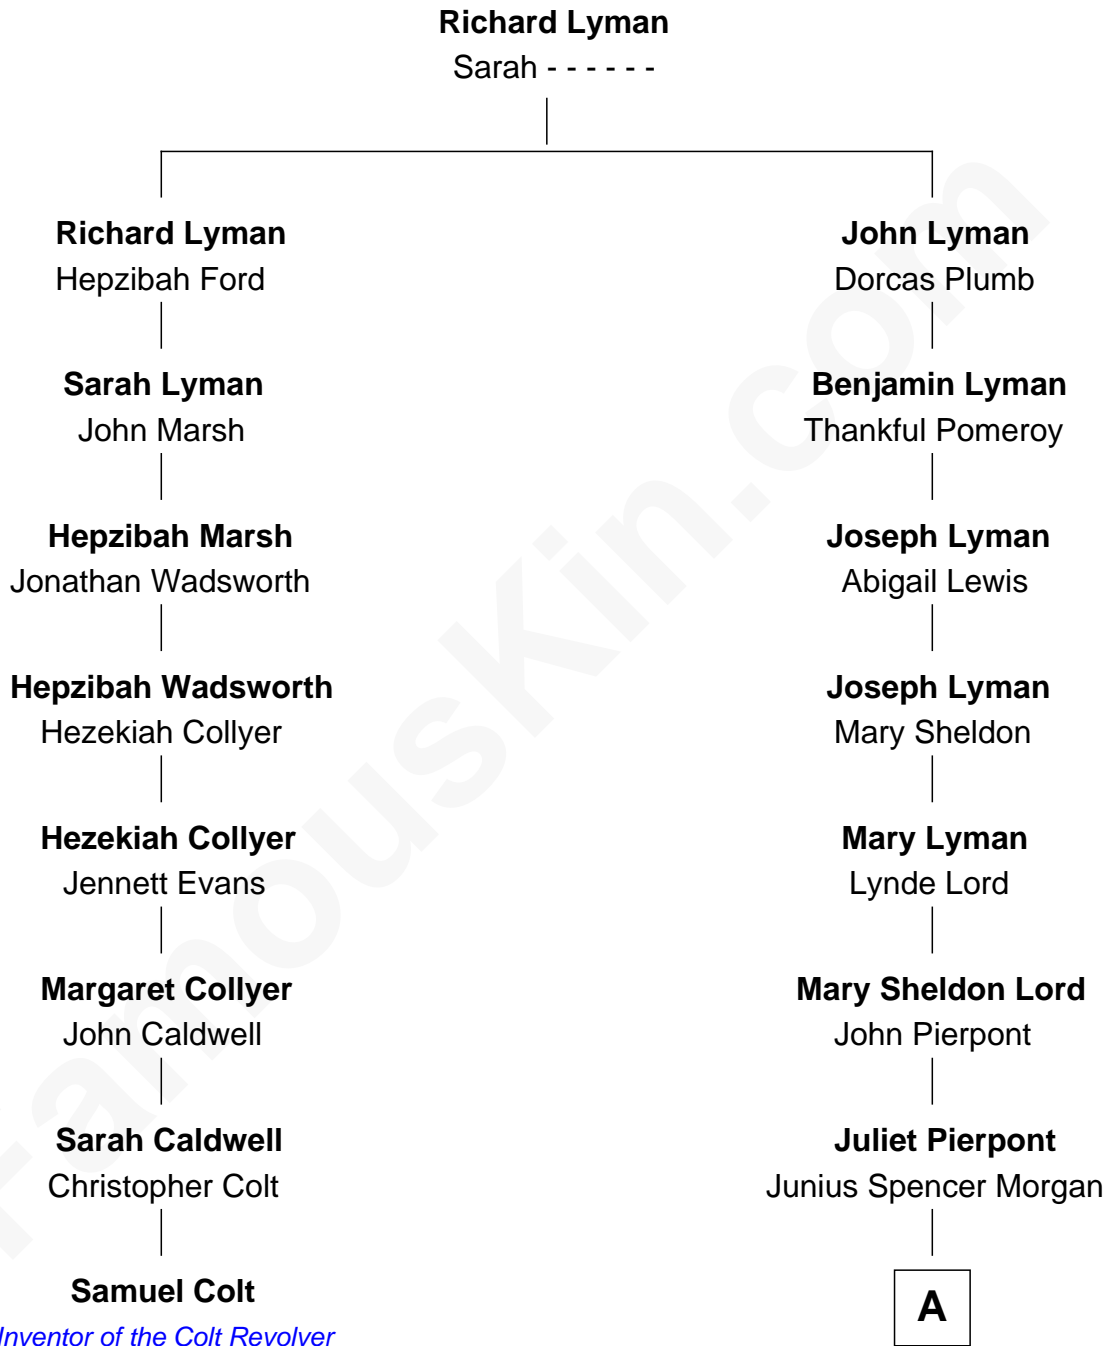

FamousKin.com

Relationship Chart of

Samuel Colt

Inventor of the Colt Revolver

7th cousin 1 time removed of

J.P. Morgan, Jr.

American Banker and Philanthropist

A