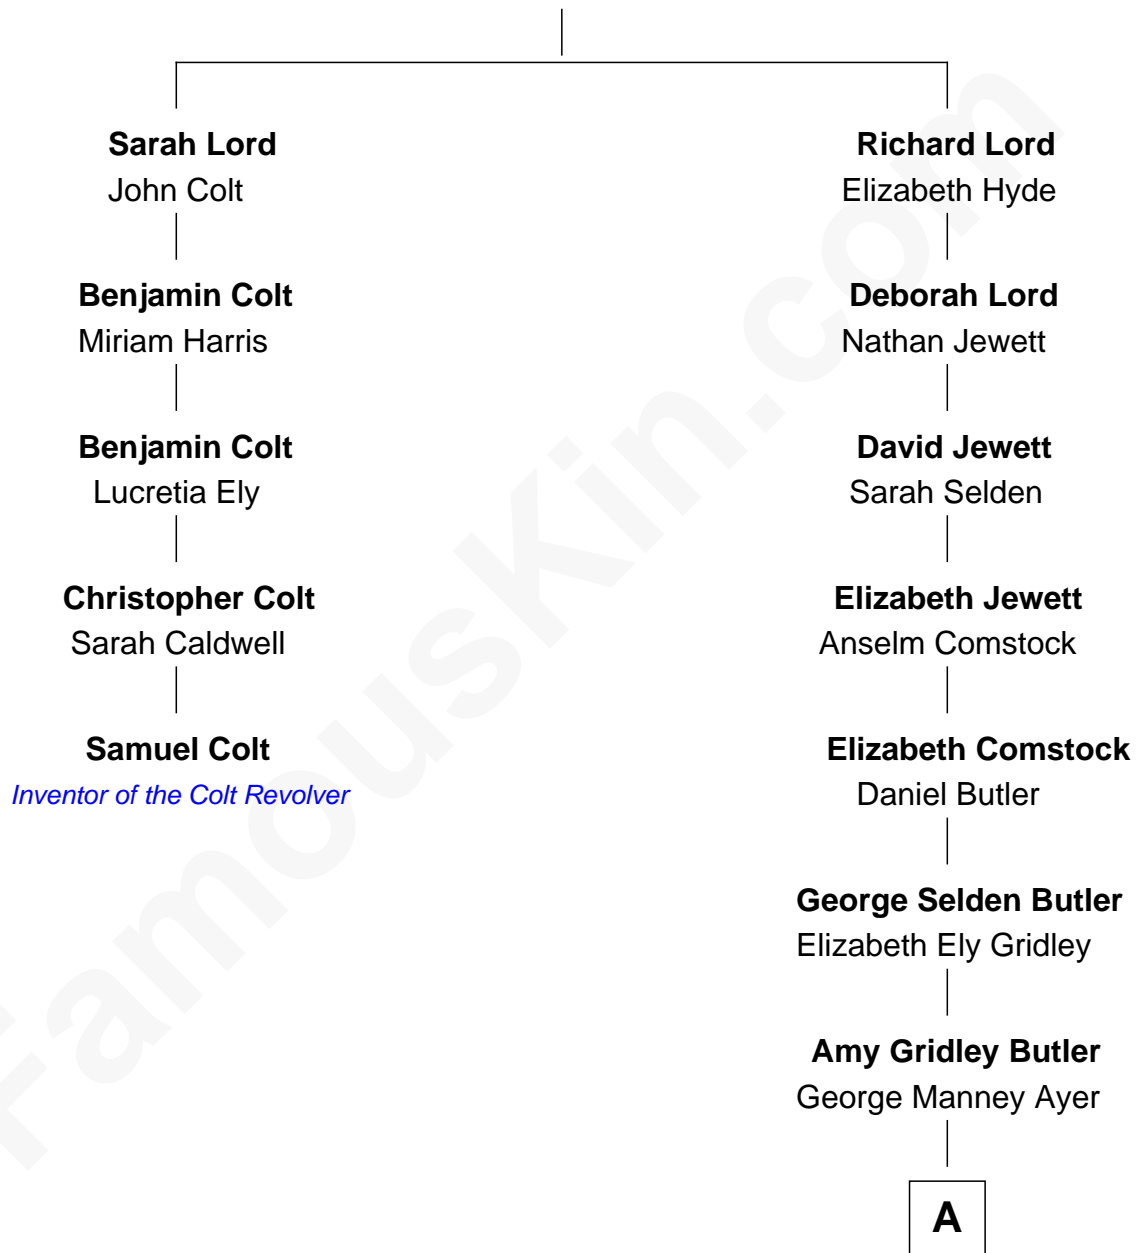

# FamousKin.com Relationship Chart of

**Samuel Colt**

*Inventor of the Colt Revolver*

4th cousin 5 times removed of

**Gerald Ford**

*38th U.S. President*

**William Lord**

**A**

—  
**Adele Augusta Ayer**  
Levi Addison Gardner

—  
**Dorothy Ayer Gardner**  
Leslie Lynch King

—  
**Gerald Ford**  
*38th U.S. President*

FamousKin.com