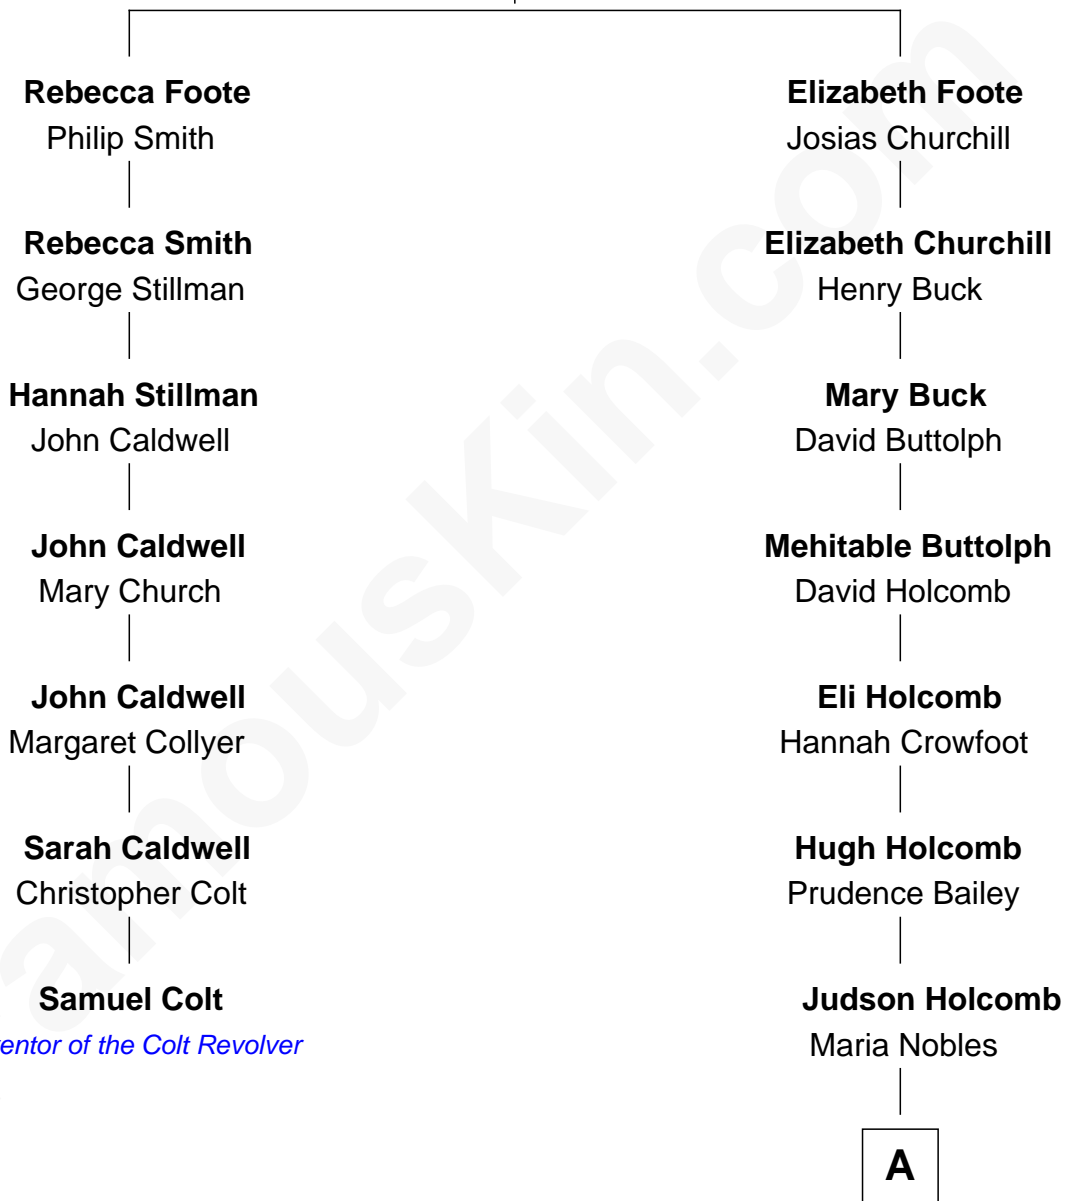

FamousKin.com Relationship Chart of Samuel Colt

Inventor of the Colt Revolver

6th cousin 5 times removed of

Boris Johnson

Prime Minister of the United Kingdom

Nathaniel Foote
Elizabeth Deming

A

Clara Holcomb
Henry Clinton Porter

Helen Tracy Porter
Elias Avery Lowe

Frances Beatrice Lowe
Sir James Edmund Sanford Fawcett

Charlotte Offlow Fawcett
Stanley Patrick Johnson

Boris Johnson
Prime Minister of the United Kingdom