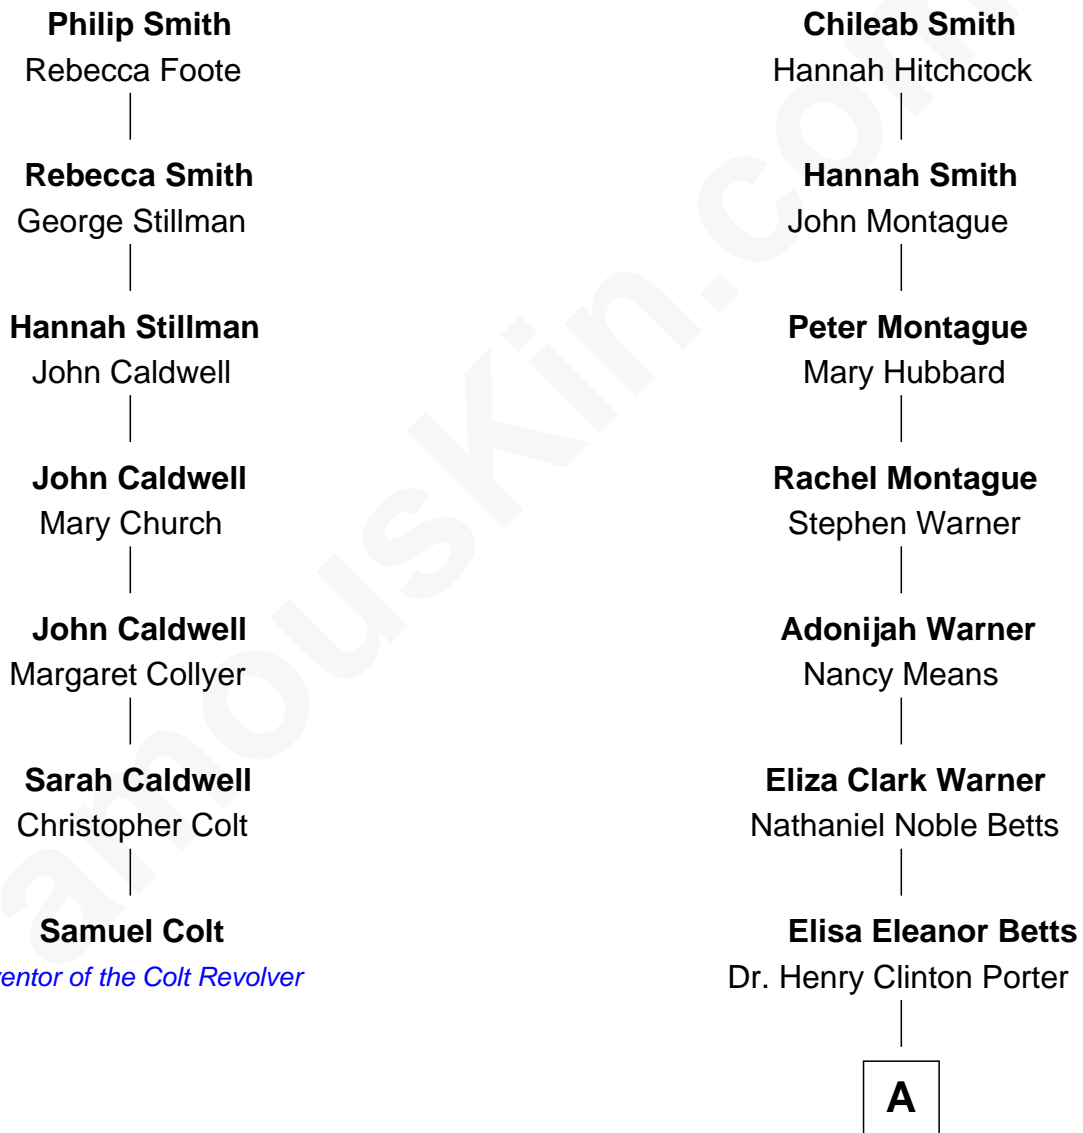

FamousKin.com Relationship Chart of

Samuel Colt

Inventor of the Colt Revolver

6th cousin 5 times removed of

Boris Johnson

Prime Minister of the United Kingdom

Samuel Smith

Elizabeth Smith

A

Henry Clinton Porter

Clara Holcomb

Helen Tracy Porter

Elias Avery Lowe

Frances Beatrice Lowe

Sir James Edmund Sanford Fawcett

Charlotte Offlow Fawcett