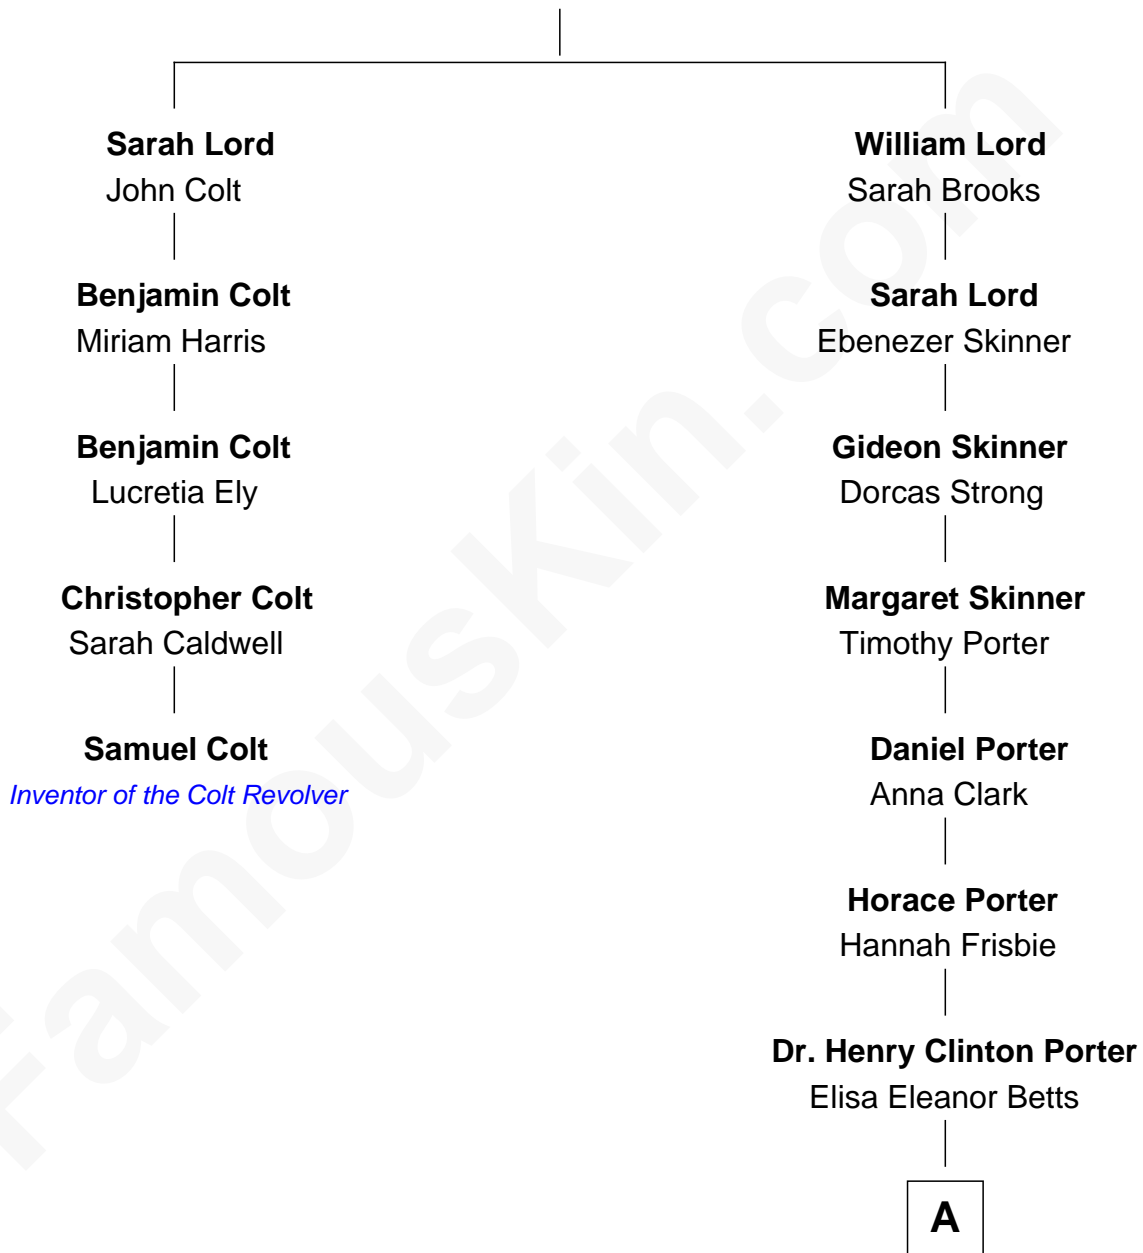

# FamousKin.com Relationship Chart of

**Samuel Colt**

*Inventor of the Colt Revolver*

4th cousin 7 times removed of

**Boris Johnson**

*Prime Minister of the United Kingdom*

William Lord

**A**

**Henry Clinton Porter**

Clara Holcomb

**Helen Tracy Porter**

Elias Avery Lowe

**Frances Beatrice Lowe**

Sir James Edmund Sanford Fawcett

**Charlotte Offlow Fawcett**

Stanley Patrick Johnson

**Boris Johnson**

*Prime Minister of the United Kingdom*