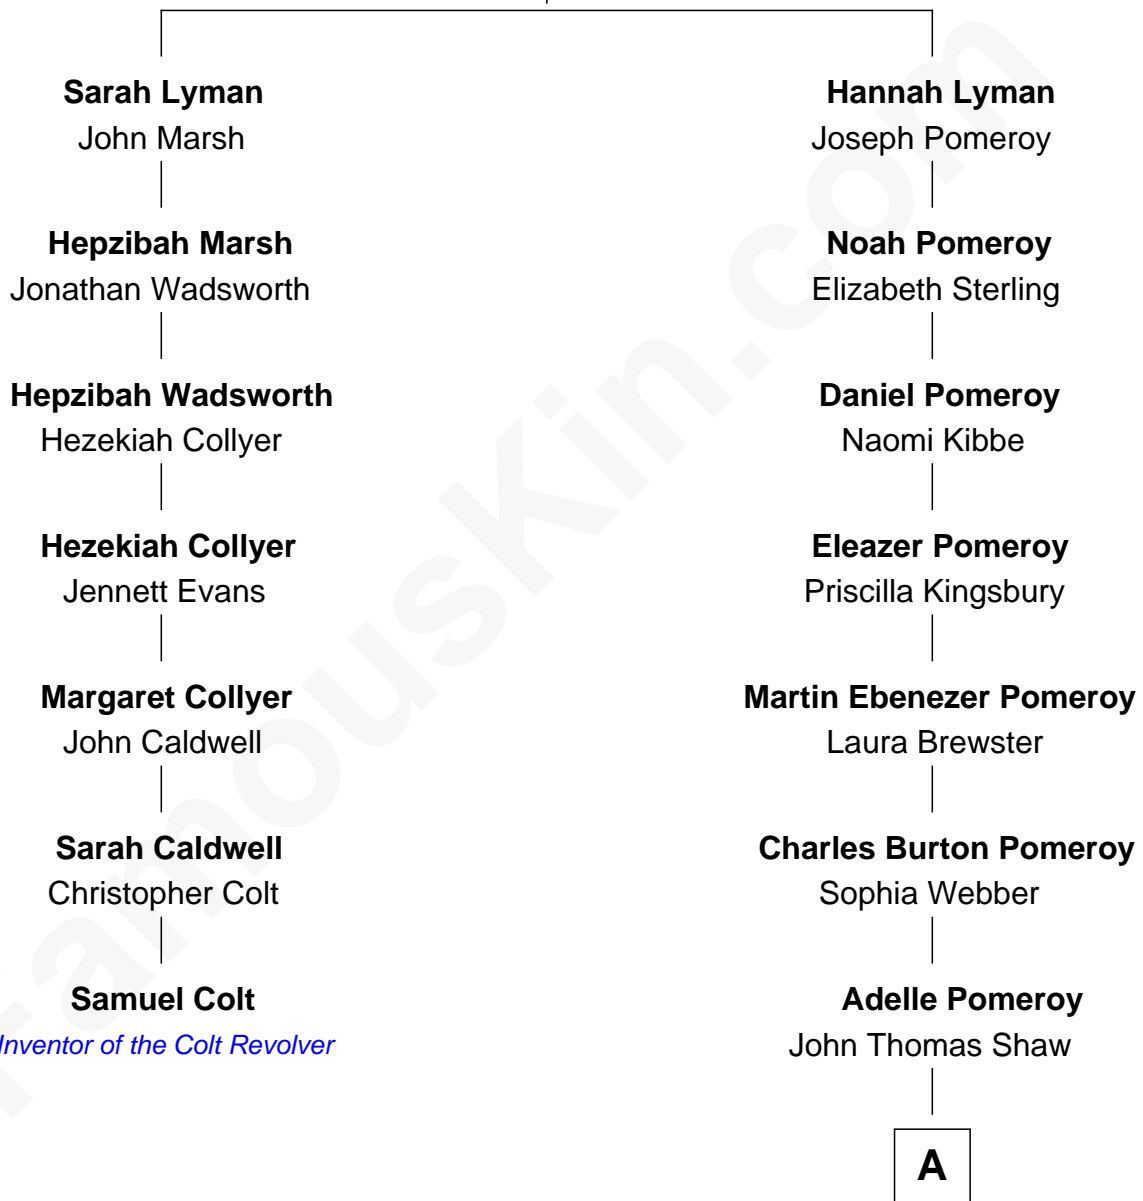

FamousKin.com

Relationship Chart of

Samuel Colt

Inventor of the Colt Revolver

6th cousin 2 times removed of

Brewster H. Shaw

NASA Astronaut

Richard Lyman

Hepzibah Ford

A

Brewster Hopkinson Shaw

Leone Marguerite Lee

Brewster H. Shaw

NASA Astronaut

FamousKin.com