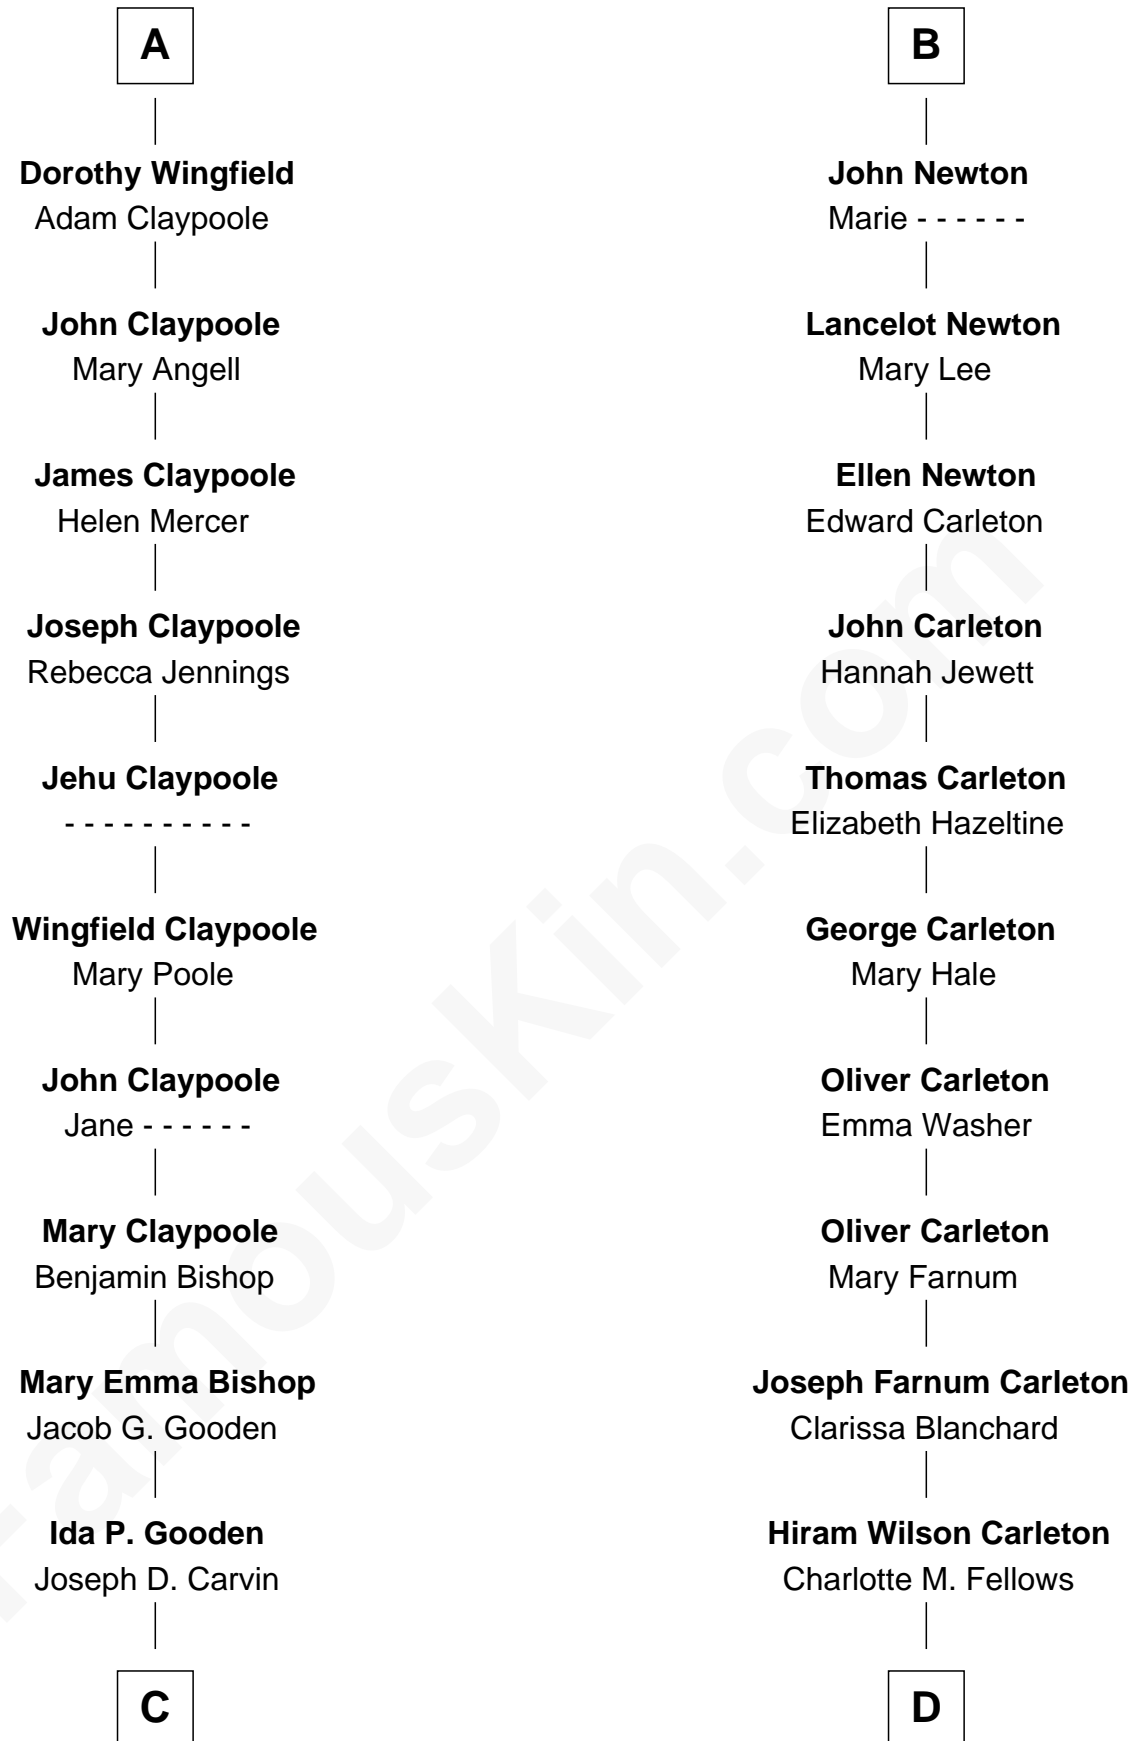

FamousKin.com Relationship Chart of

Valerie Bertinelli

Television Actress

19th cousin 1 time removed of

Mickey Rourke

Movie Actor

Edmund Fitzalan

Alice de Warenne

Richard Fitzalan
Eleanor Plantagenet

Sir Richard Fitzalan
Elizabeth de Bohun

Elizabeth Fitzalan
Sir Robert Goushill

Elizabeth Goushill
Sir Robert Wingfield

Sir Henry Wingfield
Elizabeth Rookes

Robert Wingfield
Margery Quarles

Robert Wingfield
Elizabeth Cecil

A

Aline Fitzalan

Sir Roger le Strange

Lucy le Strange
Sir William Willoughby

Margery Willoughby
Sir William FitzHugh

Lora FitzHugh
Sir John Constable

Isabel Constable
Stephen de Thorpe

Margaret Thorpe
John Newton

John Newton
Margaret Grimston

B

C

Lester Vodges Carvin

Elizabeth - - - - -

Nancy L. Carvin

Andrew Francis Bertinelli