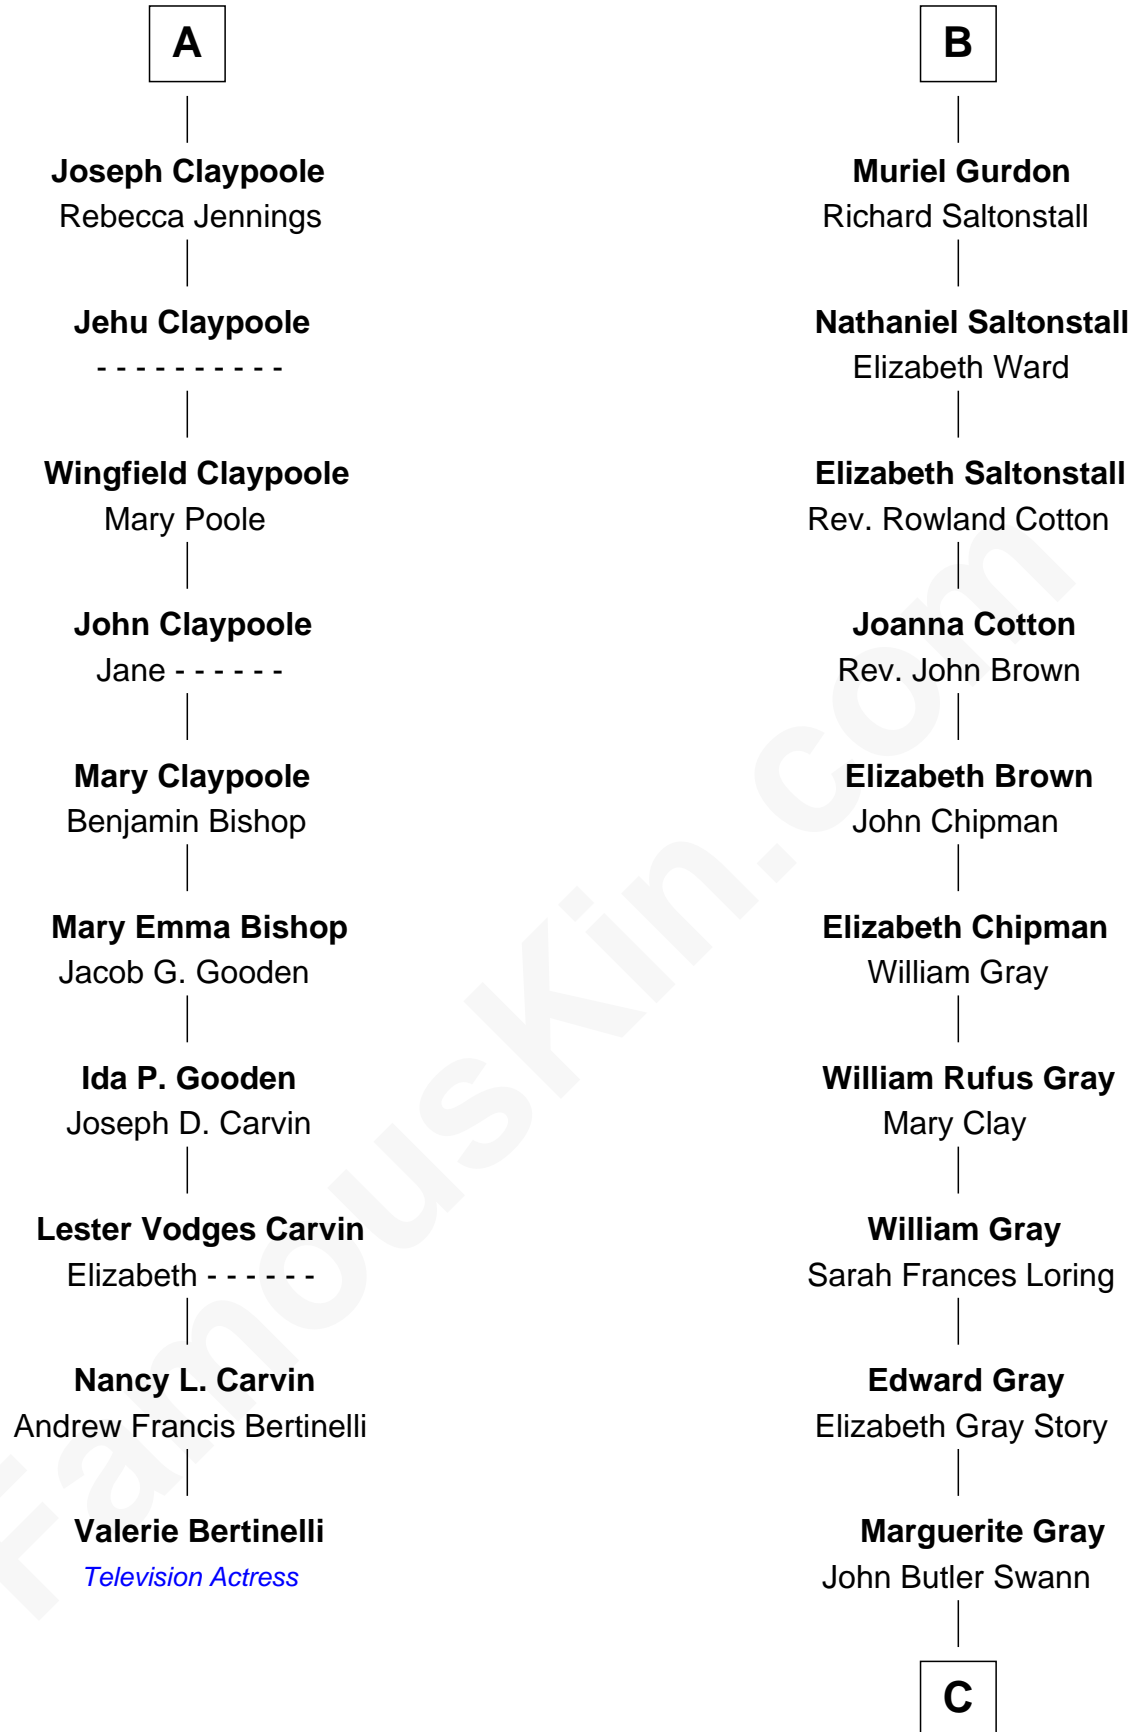

FamousKin.com Relationship Chart of

Valerie Bertinelli

Television Actress

16th cousin 2 times removed of

Story Musgrave

NASA Astronaut

C

|
Marguerite Swann

Percy Musgrave

|
Story Musgrave

NASA Astronaut

FamousKin.com