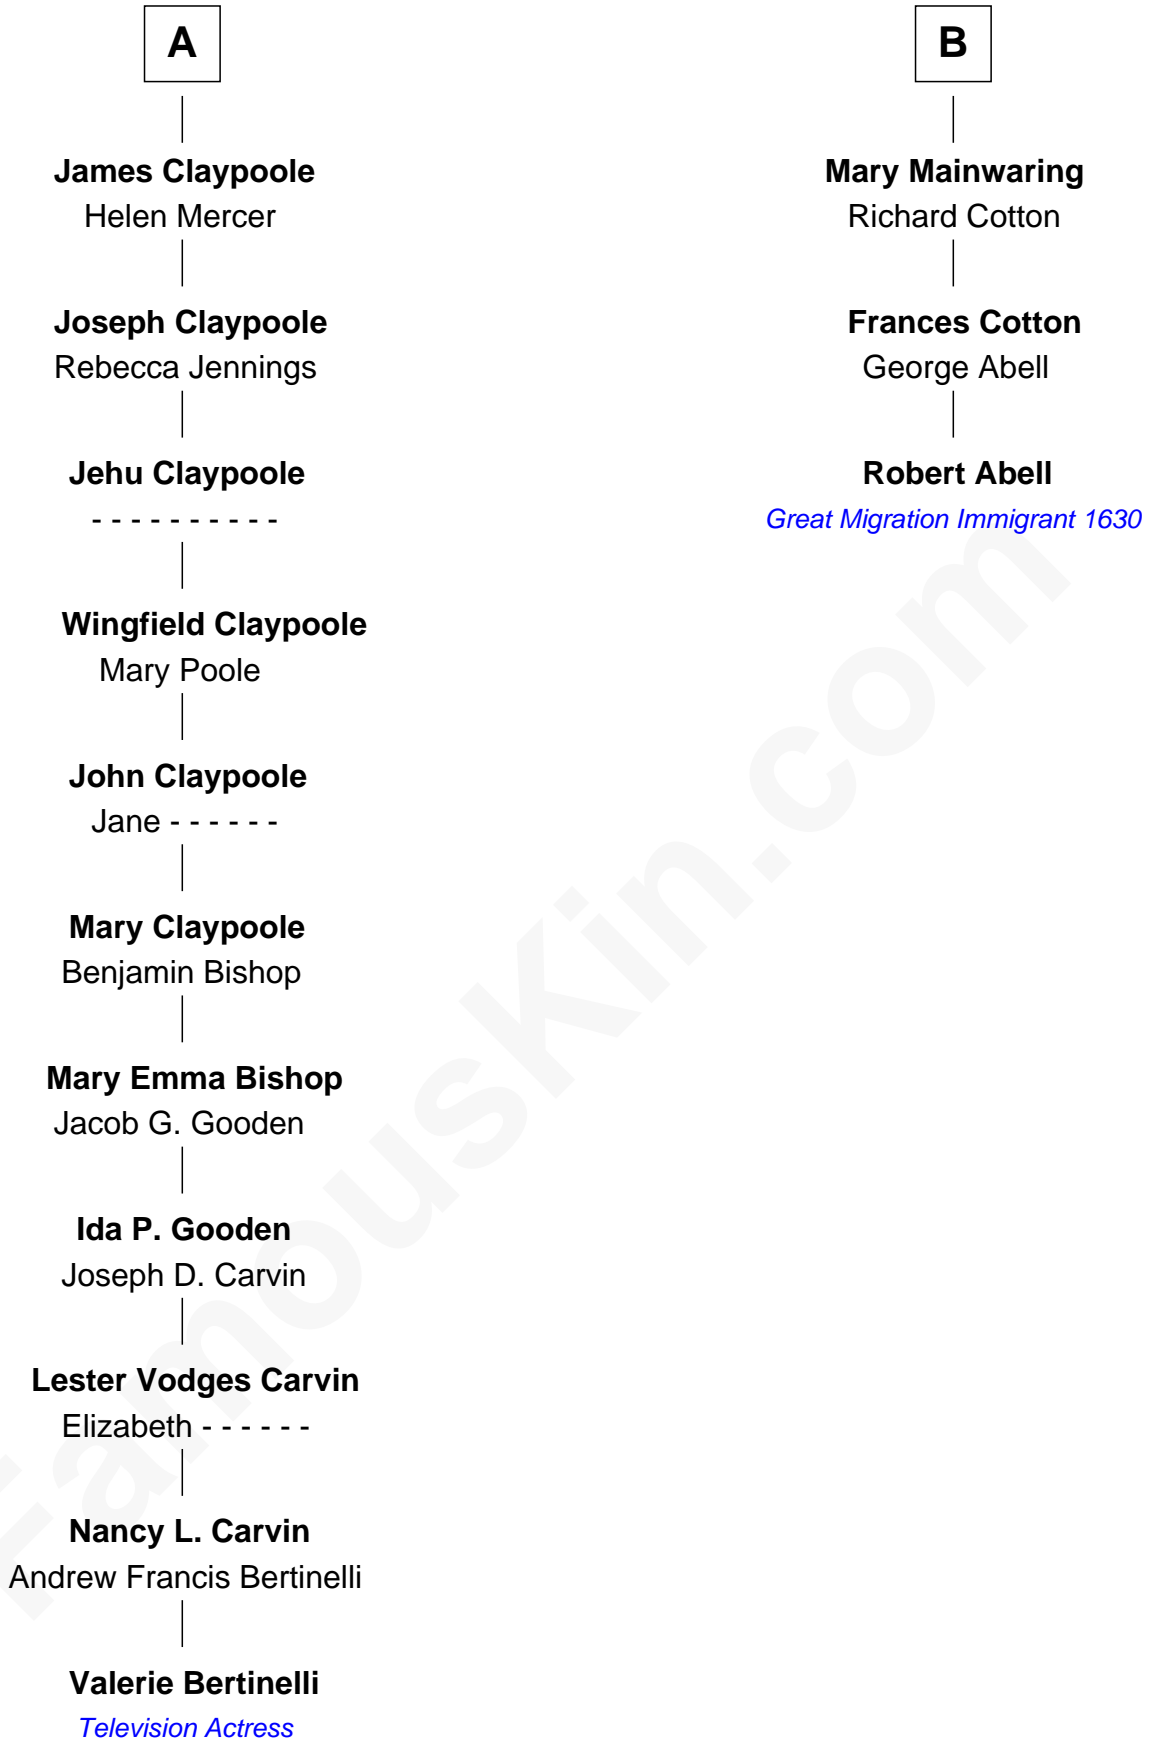

# FamousKin.com Relationship Chart of

**Valerie Bertinelli**

*Television Actress*

9th cousin 8 times removed of

**Robert Abell**

*(c1605 - 1663) Great Migration Immigrant 1630*

**Sir Richard Fitzalan**

Elizabeth de Bohun

**Robert Wingfield**

Elizabeth Cecil

**Dorothy Wingfield**

Adam Claypoole

**John Claypoole**

Mary Angell

**A**

**Joan Fitzalan**

Sir William Beauchamp

**Joan Beauchamp**

James Butler

**Elizabeth Butler**

John Talbot

**Ann Talbot**

Sir Henry Vernon

**Elizabeth Vernon**

Sir Robert Corbet

**Dorothy Corbet**

Sir Richard Mainwaring

**Sir Arthur Mainwaring**

Margaret Mainwaring

**B**

Valerie Bertinelli photo by [Mark Coggins](#) (CC BY 2.0)