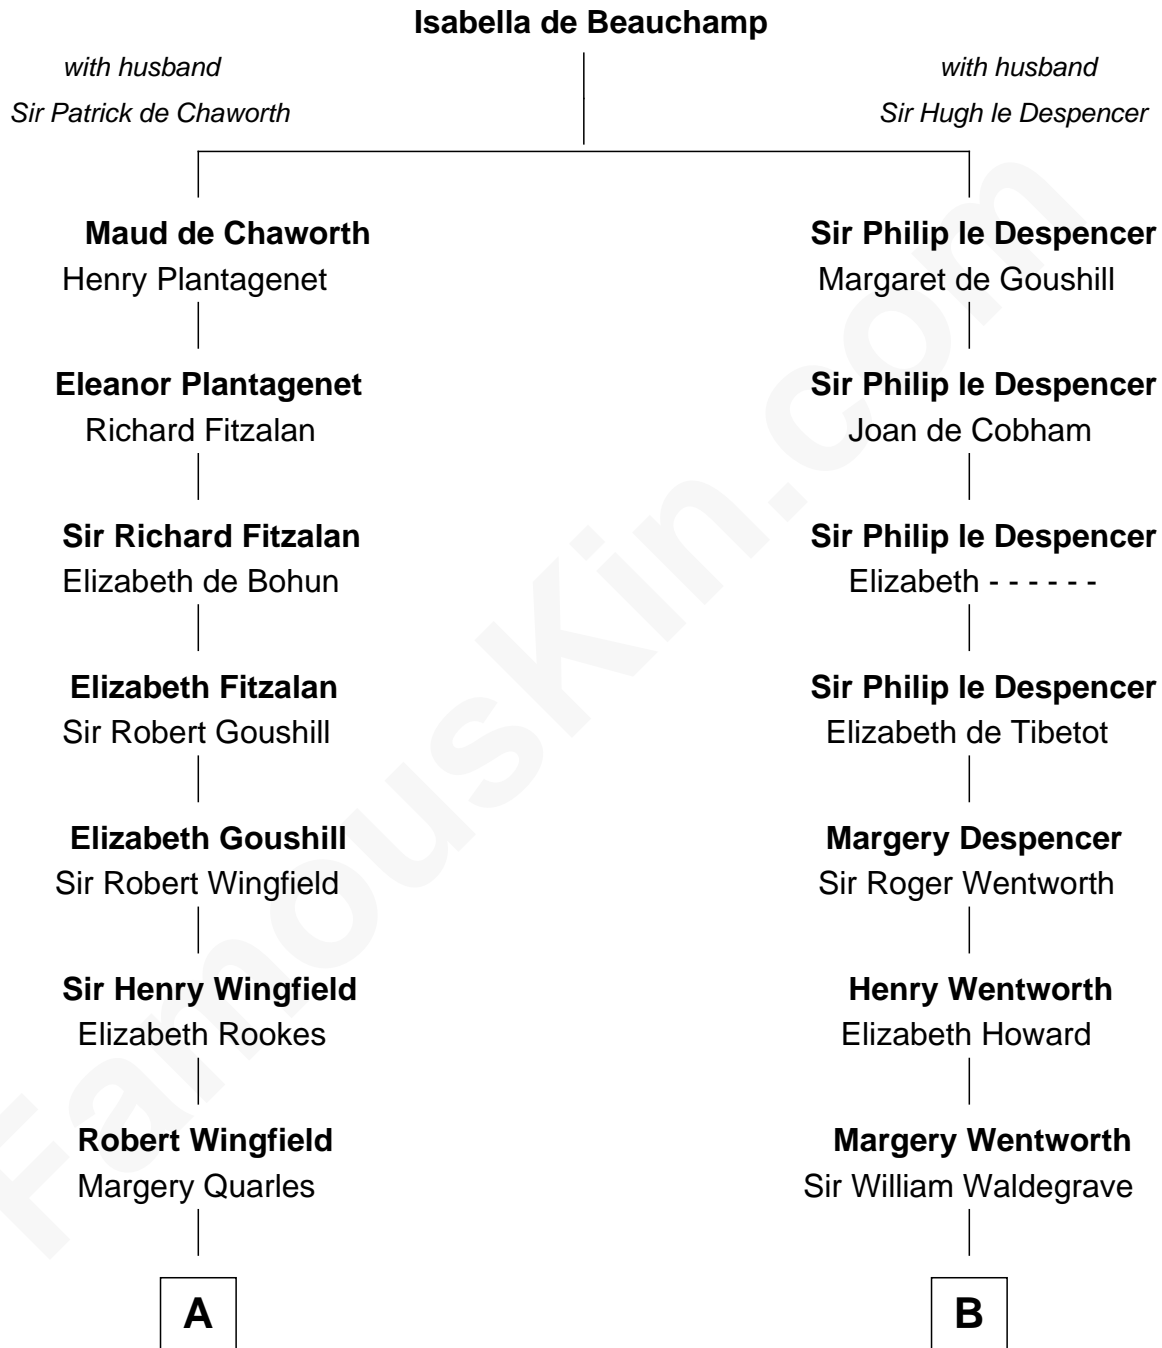

FamousKin.com Relationship Chart of

Valerie Bertinelli

Television Actress

20th cousin of

Walt Disney

Co-Founder of The Walt Disney Company

C

Ida P. Gooden
Joseph D. Carvin

Lester Vodges Carvin
Elizabeth - - - - -

Nancy L. Carvin
Andrew Francis Bertinelli

Valerie Bertinelli
Television Actress

D

Eber Call
Violette Lawrence

Charles Call
Henrietta Gross

Flora Call
Elias Charles Disney