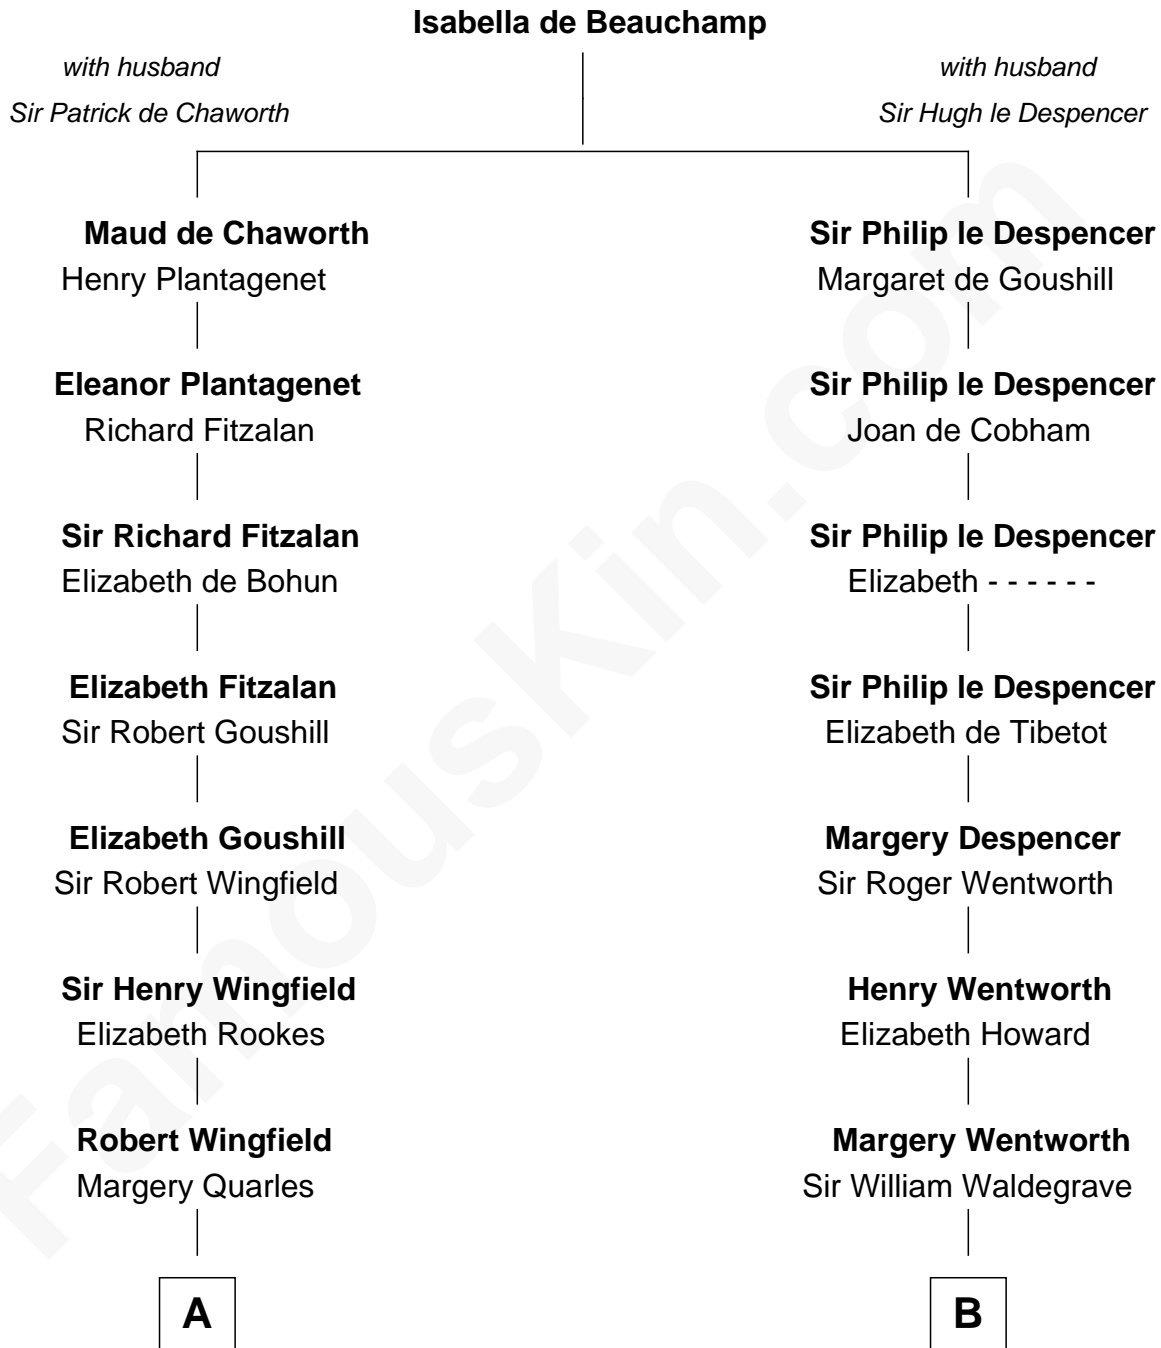

FamousKin.com Relationship Chart of

Valerie Bertinelli

Television Actress

12th cousin 8 times removed of

Rev. George Burroughs

Executed for Witchcraft, Salem 1692

C

Ida P. Gooden
Joseph D. Carvin

Lester Vodges Carvin
Elizabeth - - - - -

Nancy L. Carvin
Andrew Francis Bertinelli

Valerie Bertinelli
Television Actress

FamousKin.com