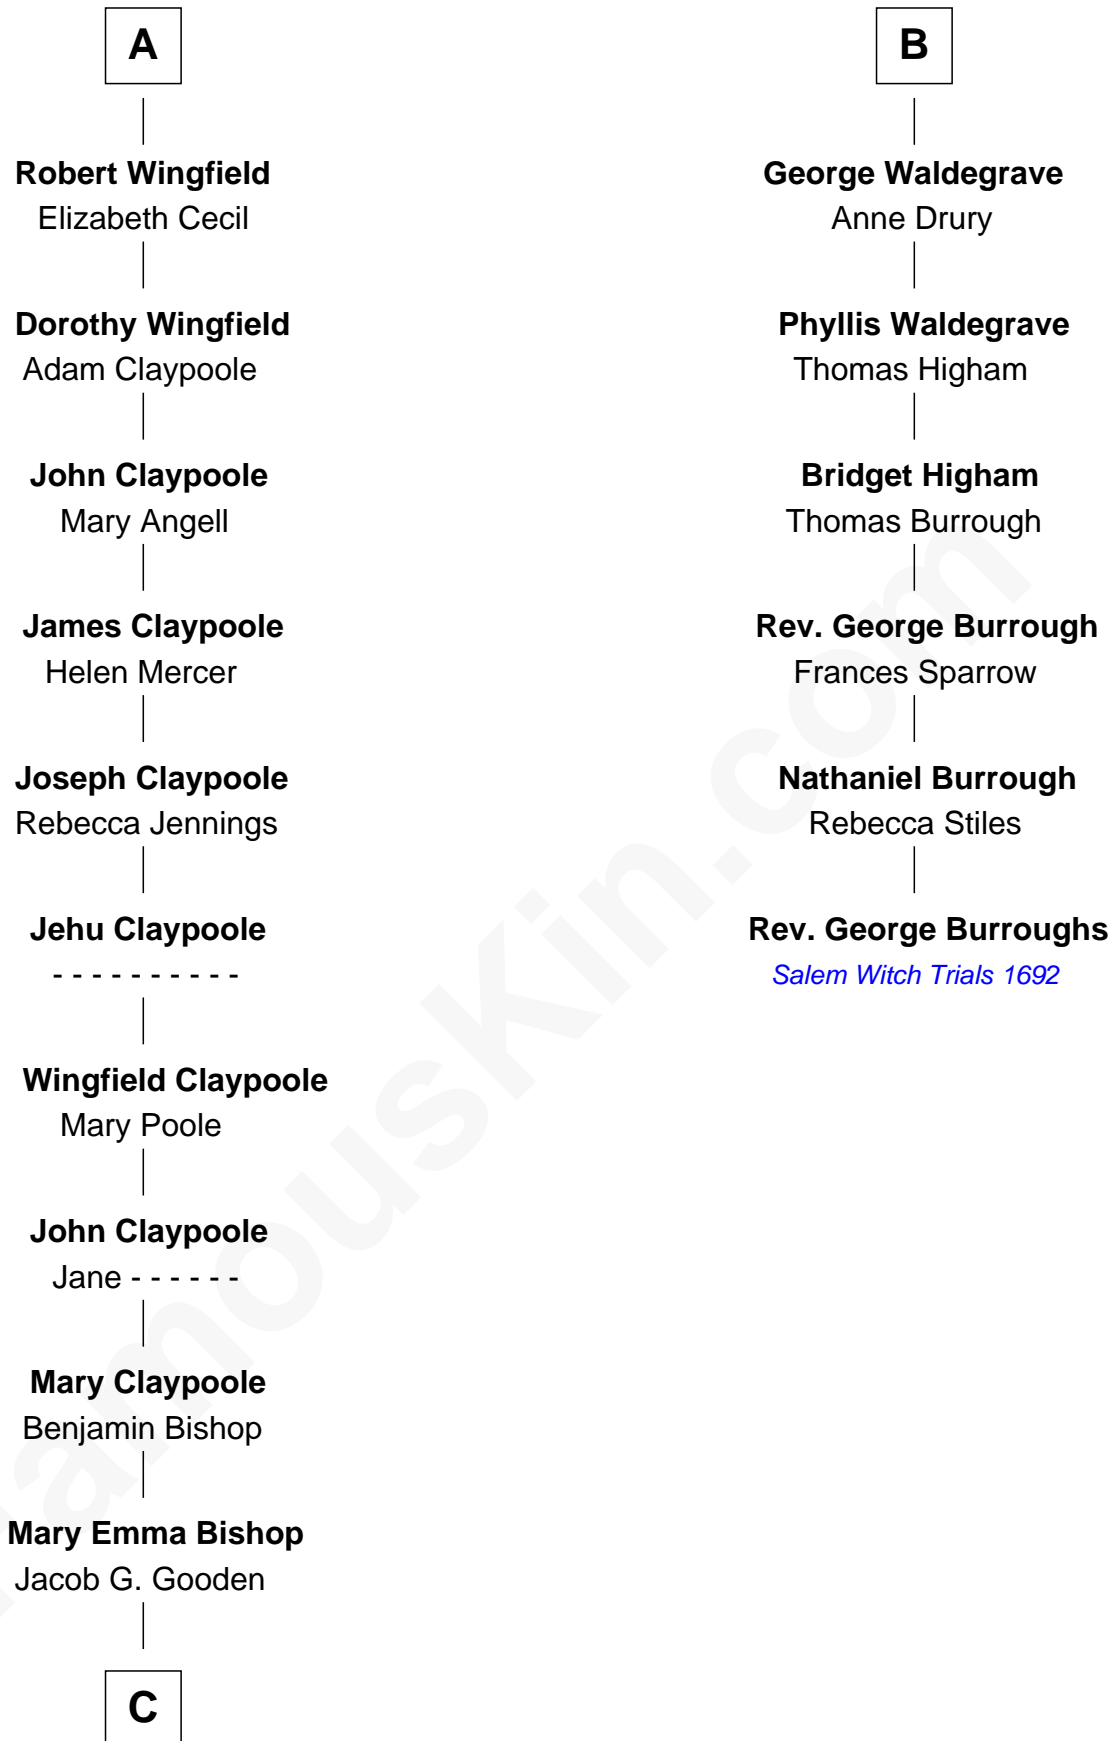

FamousKin.com Relationship Chart of

Valerie Bertinelli

Television Actress

12th cousin 8 times removed of

Rev. George Burroughs

Executed for Witchcraft, Salem 1692

C

Ida P. Gooden
Joseph D. Carvin

Lester Vodges Carvin
Elizabeth - - - - -

Nancy L. Carvin
Andrew Francis Bertinelli

Valerie Bertinelli
Television Actress

FamousKin.com