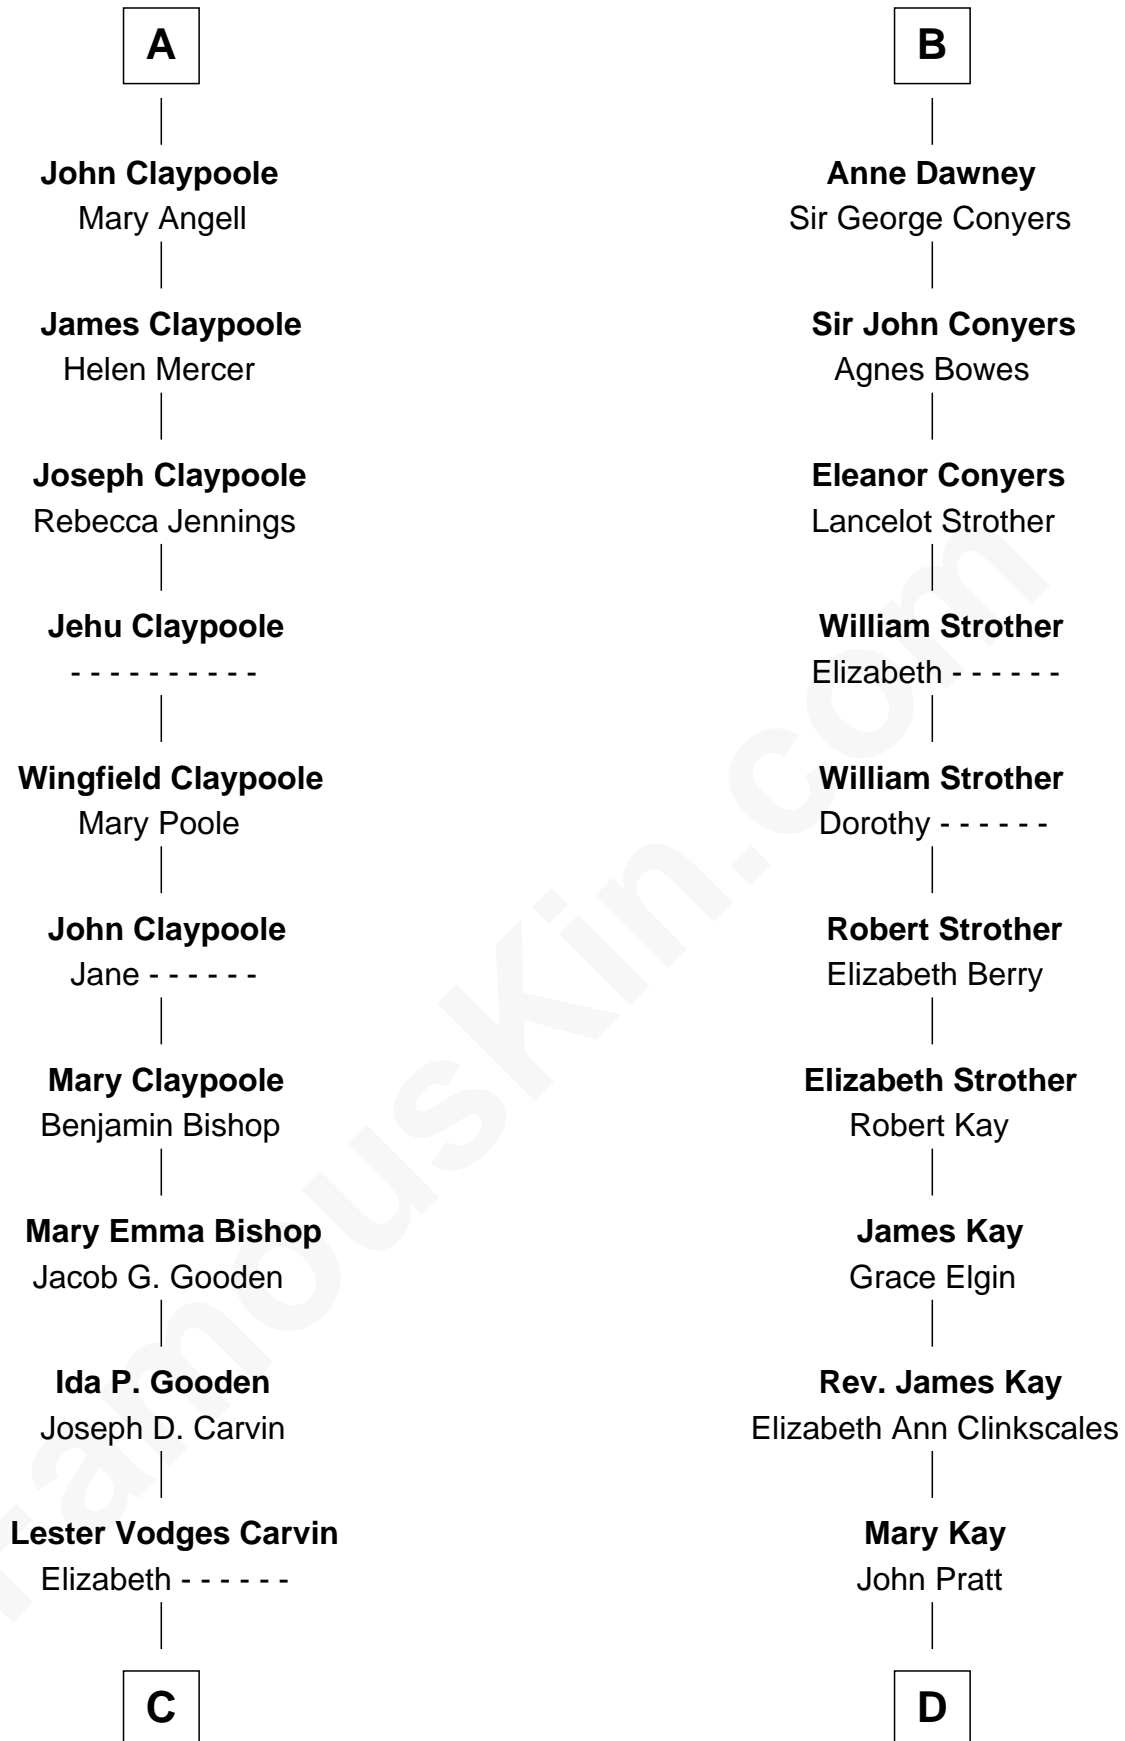

# FamousKin.com Relationship Chart of

**Valerie Bertinelli**

*Television Actress*

18th cousin 2 times removed of

**Jimmy Carter**

*39th U.S. President*

**Sir William de Bohun**  
Elizabeth de Badlesmere

**C**

**Nancy L. Carvin**  
Andrew Francis Bertinelli

**Valerie Bertinelli**  
*Television Actress*

**D**

**James E. Pratt**  
Sophronia C. Cowan

**Nina Pratt**  
William Archibald Carter

**Earl Carter**  
Lillian Gordy

**Jimmy Carter**  
*39th U.S. President*