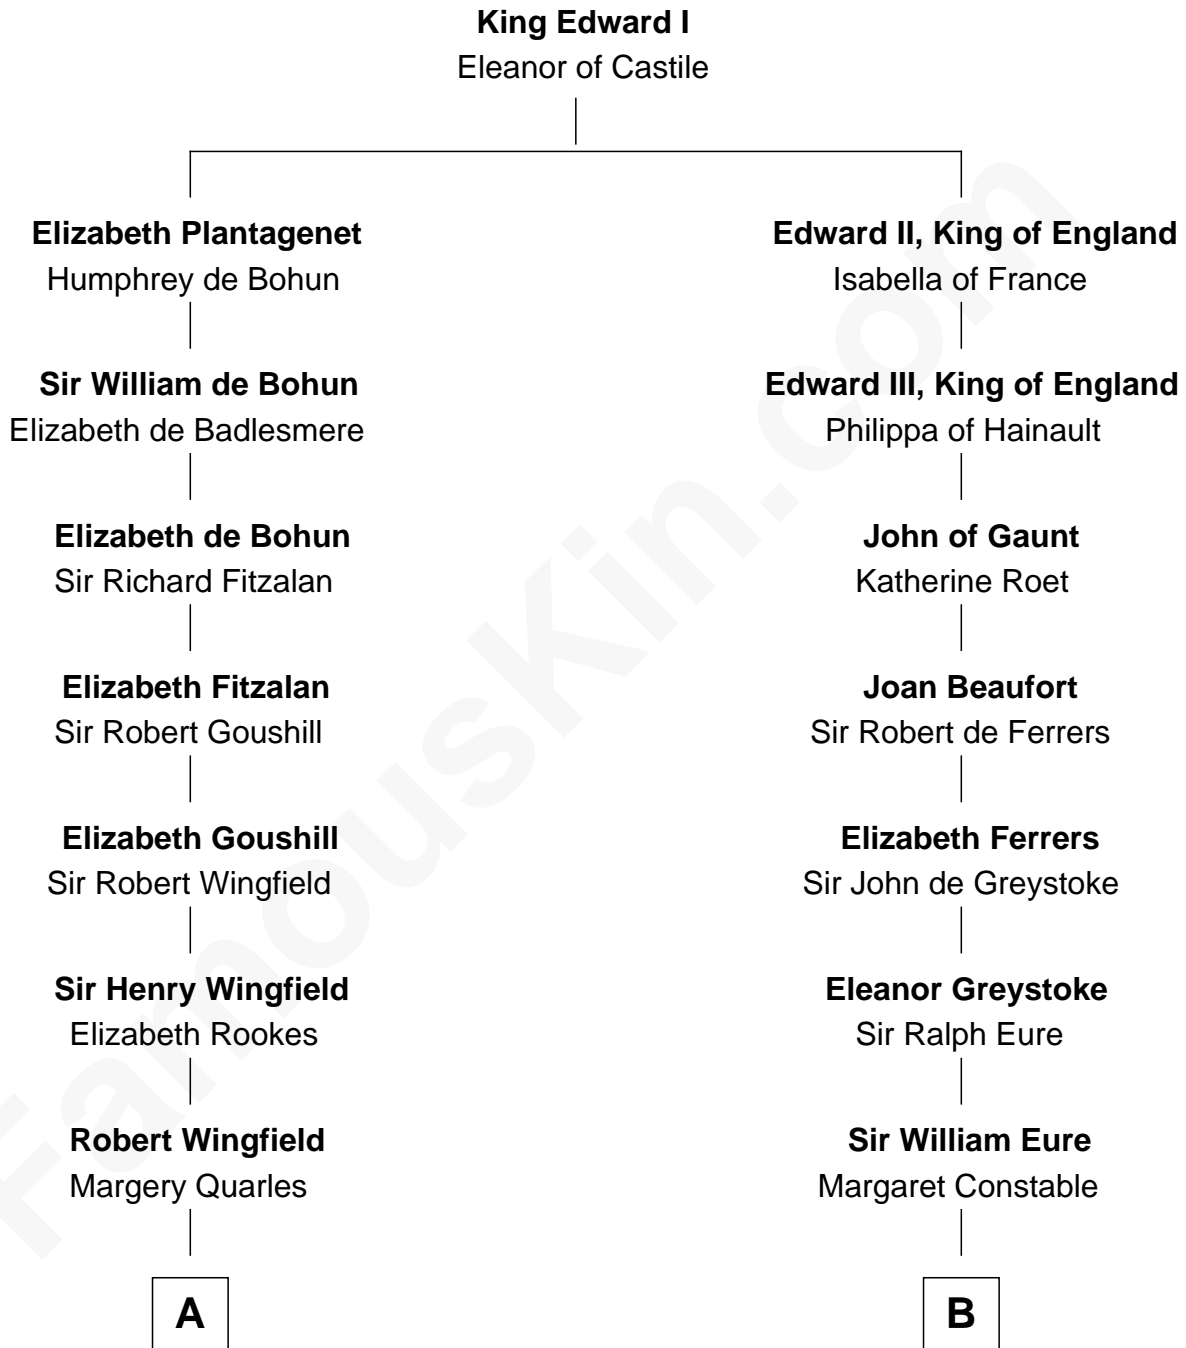

FamousKin.com Relationship Chart of

Valerie Bertinelli

Television Actress

20th cousin of

William Howard Taft

27th U.S. President

C

Ida P. Gooden
Joseph D. Carvin

Lester Vodges Carvin
Elizabeth - - - - -

Nancy L. Carvin
Andrew Francis Bertinelli

Valerie Bertinelli
Television Actress

D

Rhoda Rawson
Aaron Taft

Peter Rawson Taft
Sylvia Howard

Alphonso Taft
Louisa Maria Torrey

William Howard Taft
27th U.S. President