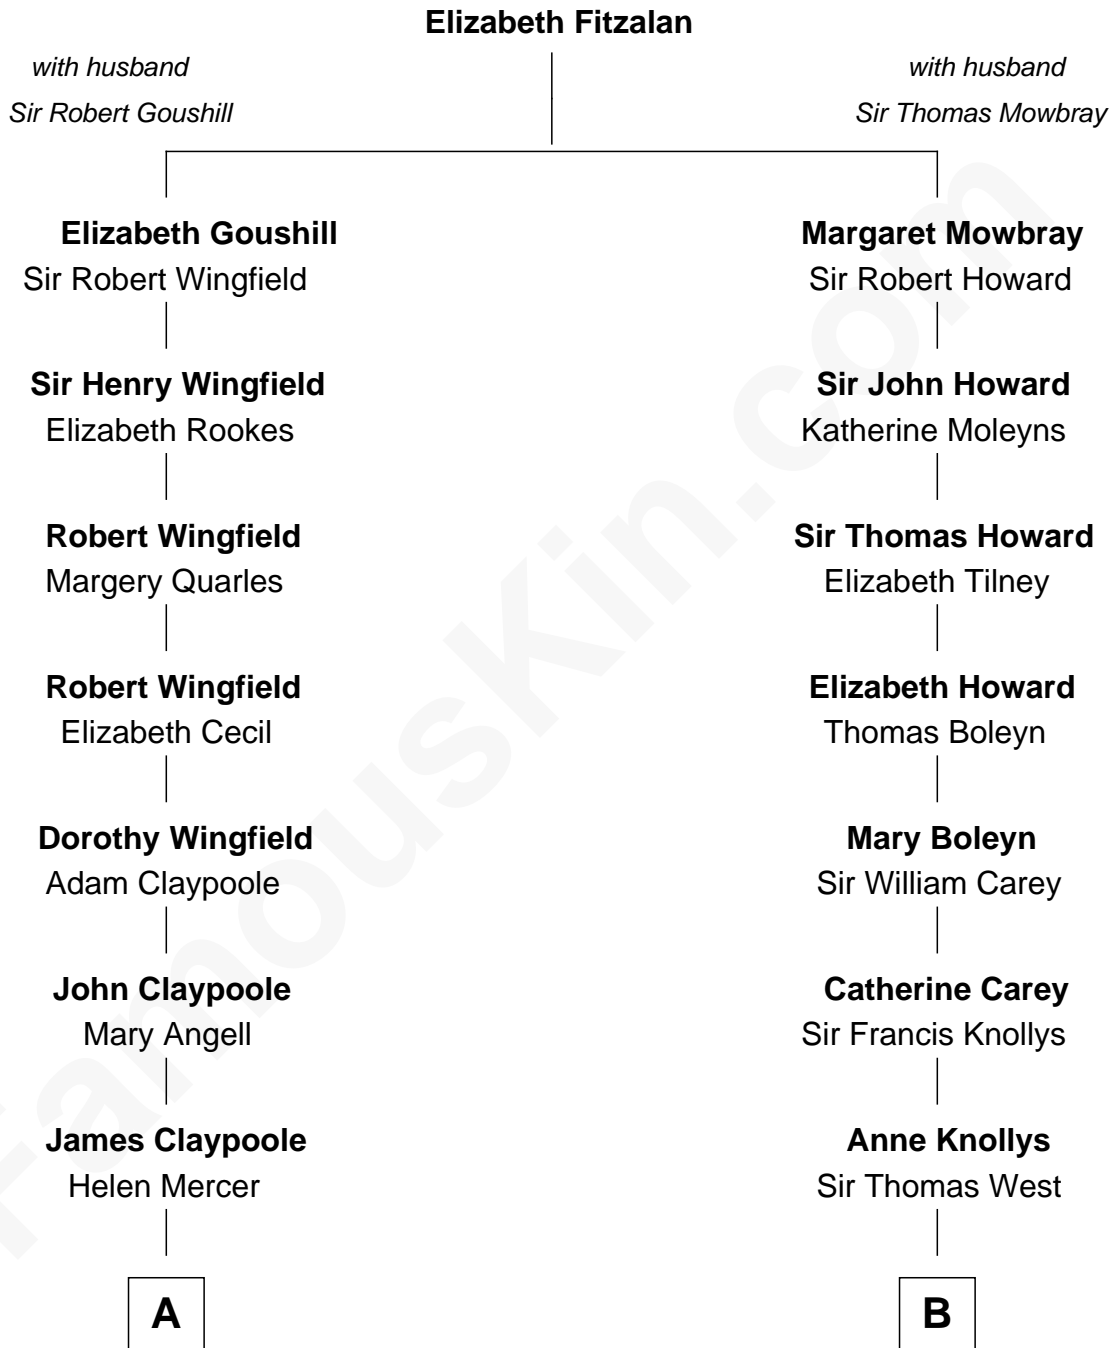

FamousKin.com Relationship Chart of

Valerie Bertinelli

Television Actress

16th cousin 2 times removed of

Nelson Rockefeller

41st U.S. Vice-President

C

John Davison Rockefeller

Abby Greene Aldrich

Nelson Rockefeller

41st U.S. Vice-President

FamousKin.com