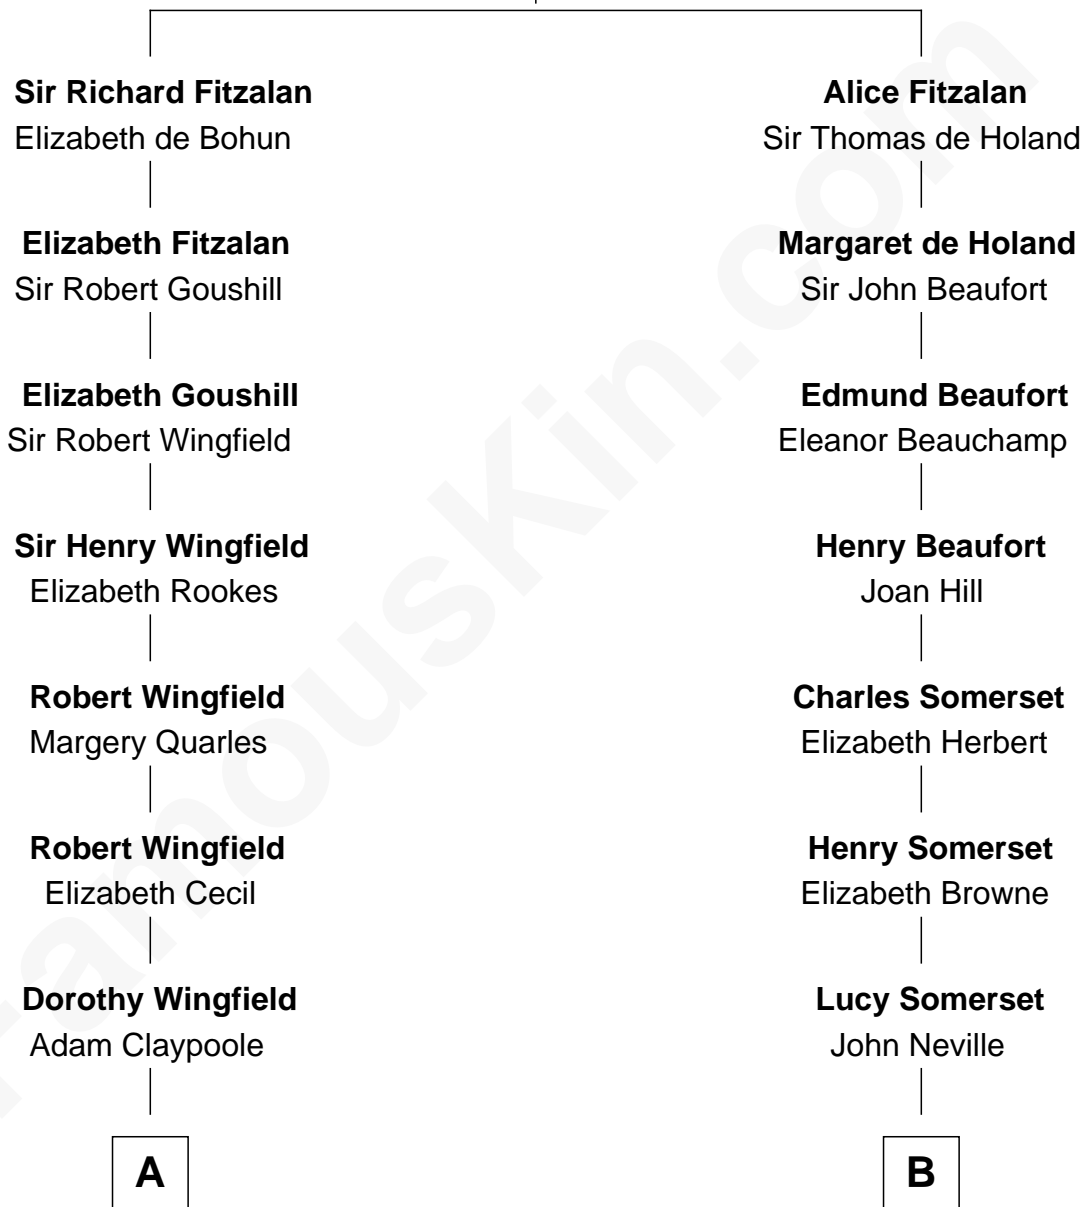

FamousKin.com Relationship Chart of

Valerie Bertinelli

Television Actress

18th cousin 1 time removed of

Camilla Parker Bowles

Queen Consort of the United Kingdom

Richard Fitzalan
Eleanor Plantagenet

C