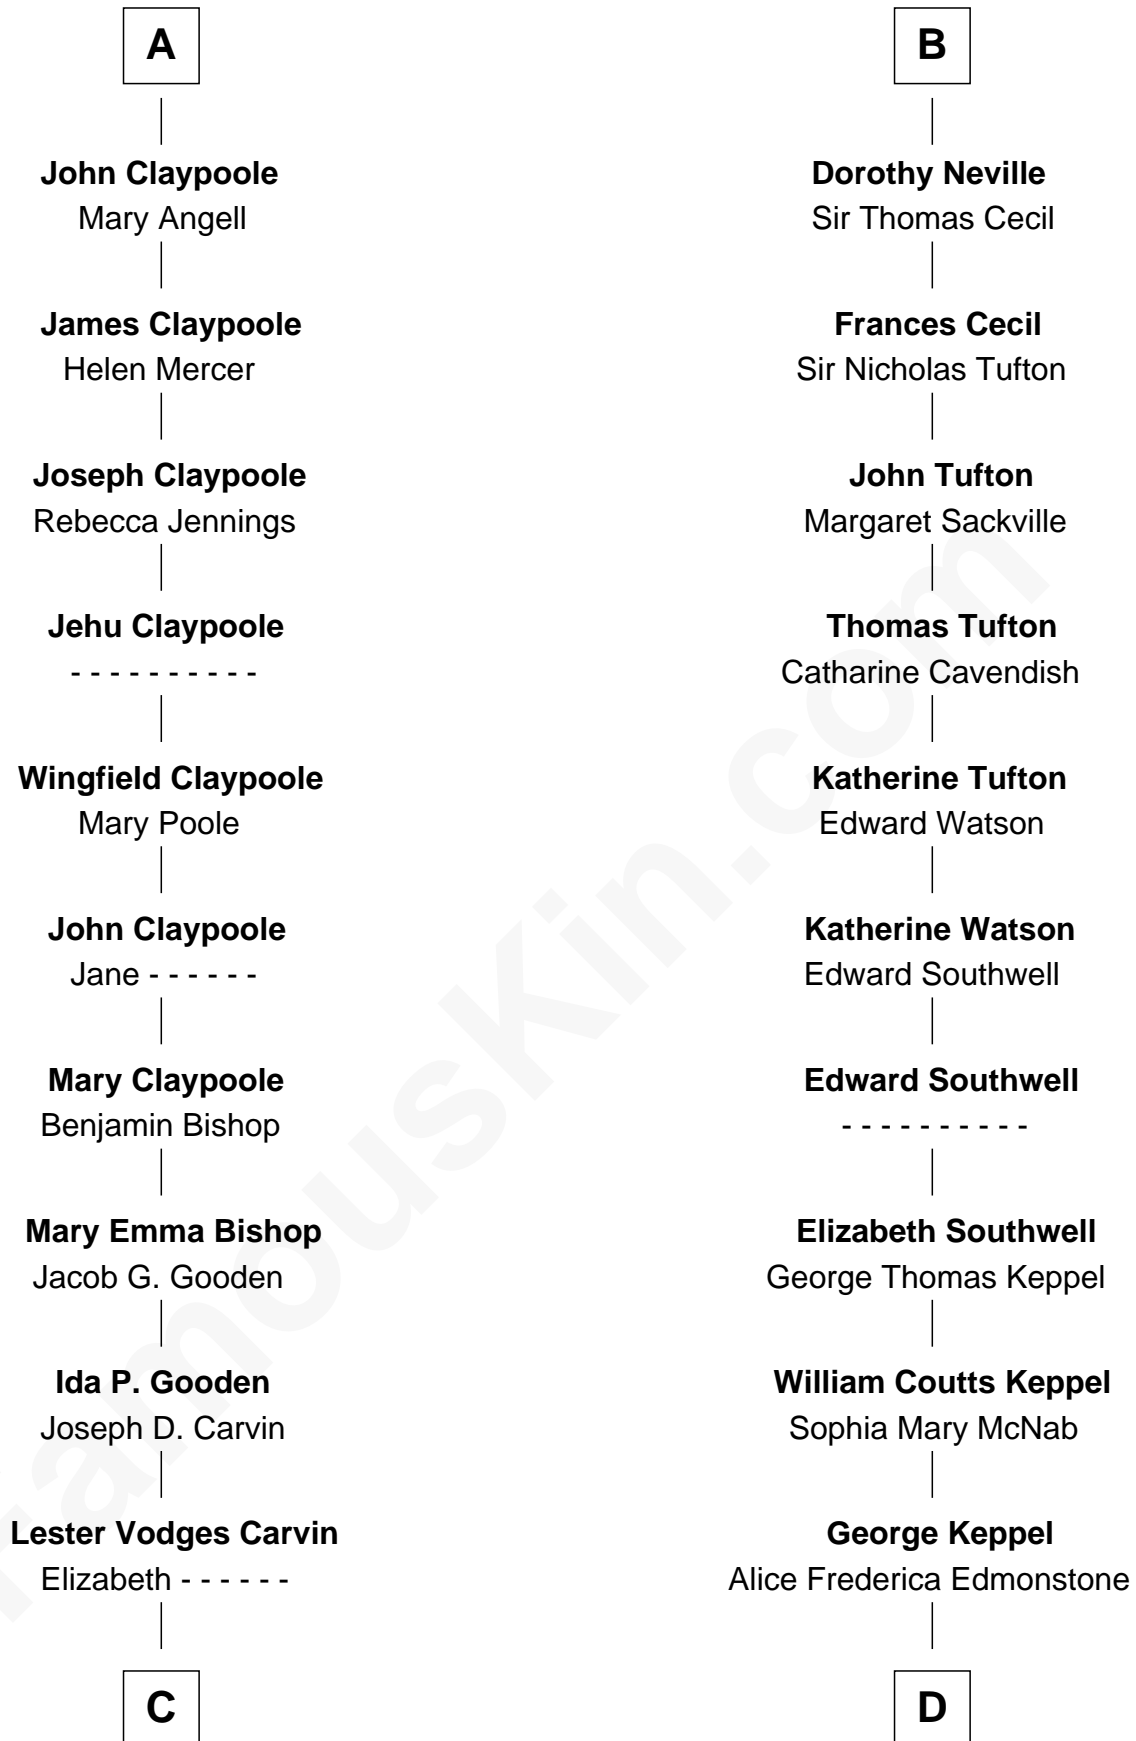

FamousKin.com Relationship Chart of

Valerie Bertinelli

Television Actress

18th cousin 1 time removed of

Camilla Parker Bowles

Queen Consort of the United Kingdom

Richard Fitzalan
Eleanor Plantagenet

C