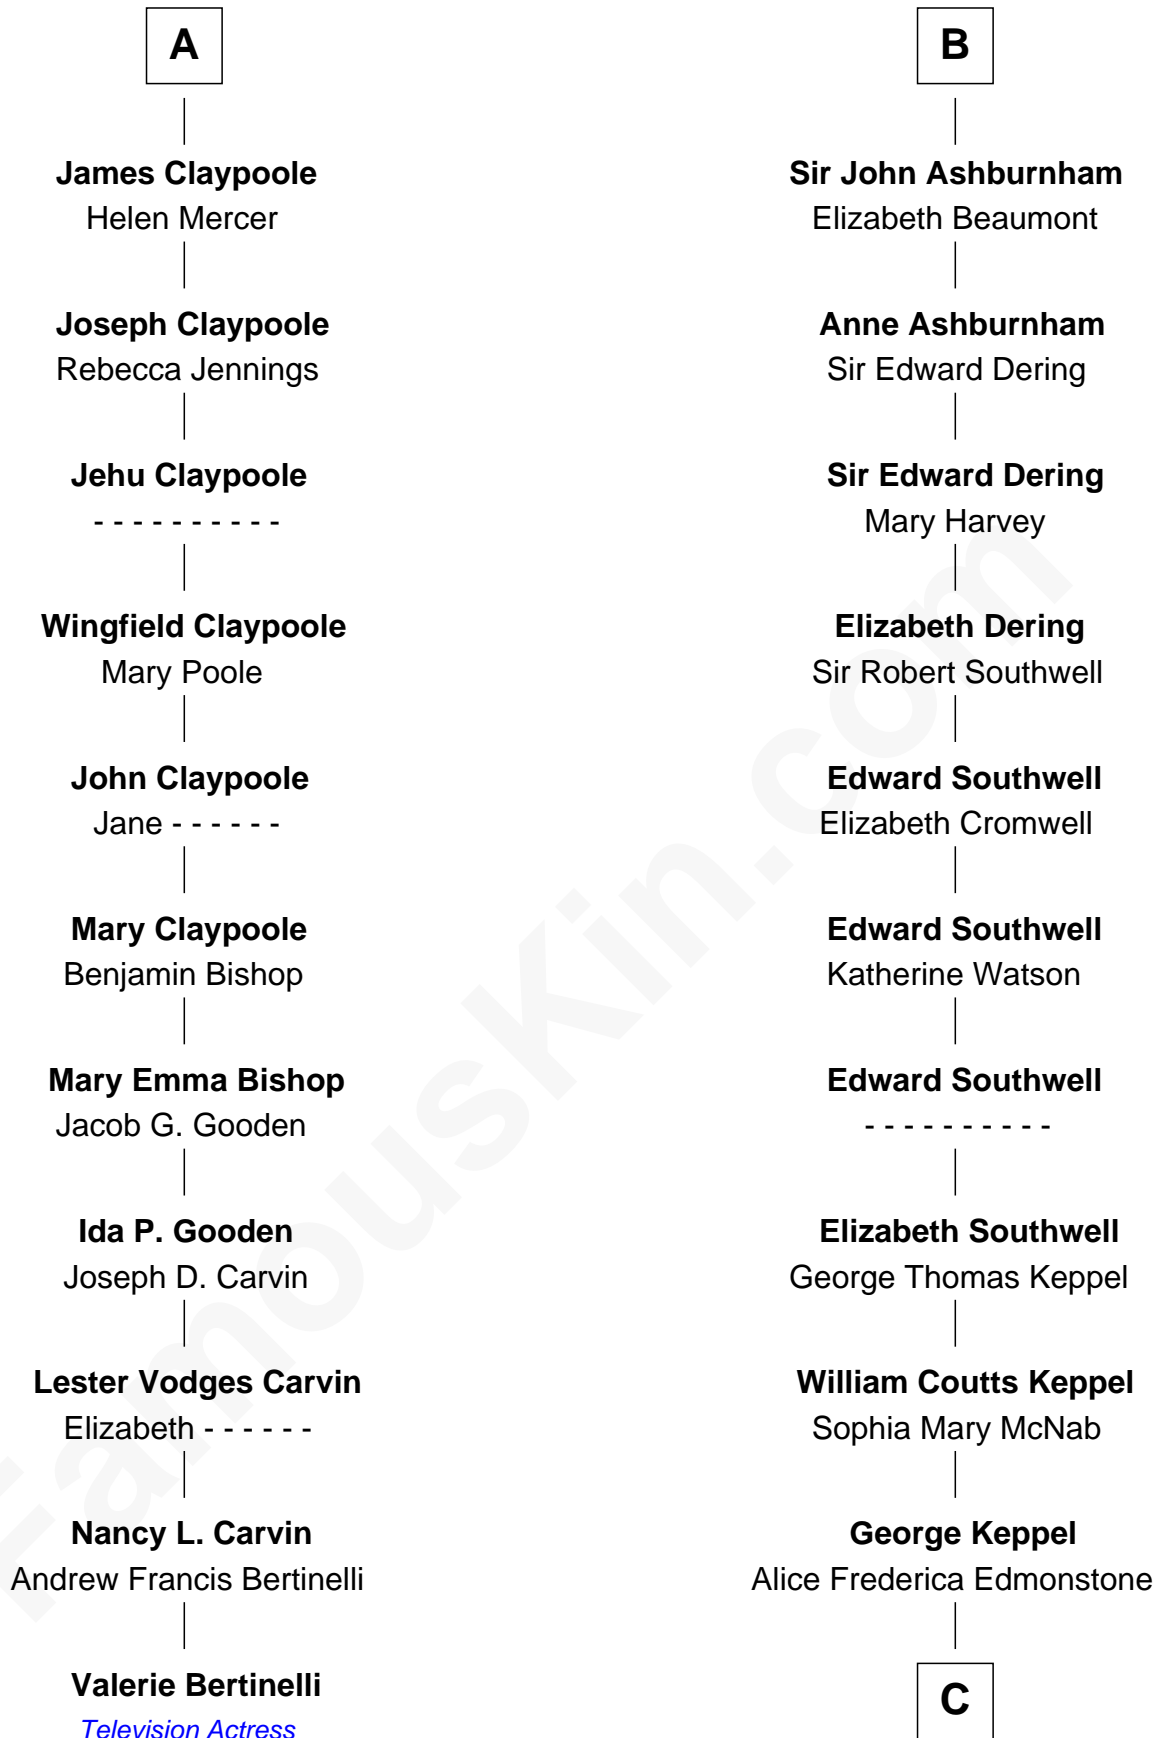

FamousKin.com Relationship Chart of

Valerie Bertinelli

Television Actress

17th cousin 2 times removed of

Camilla Parker Bowles

Queen Consort of the United Kingdom

Sir Richard Fitzalan

Elizabeth de Bohun

Sir William Beauchamp

Joan Beauchamp

James Butler

Sir Thomas Butler

Anne Hankeford

Margaret Butler

Sir William Boleyn

Margaret Boleyn

John Sackville

Isabel Sackville

John Ashburnham

John Ashburnham

Mary Fane

B

C

—
Sonia Rosemary Keppel