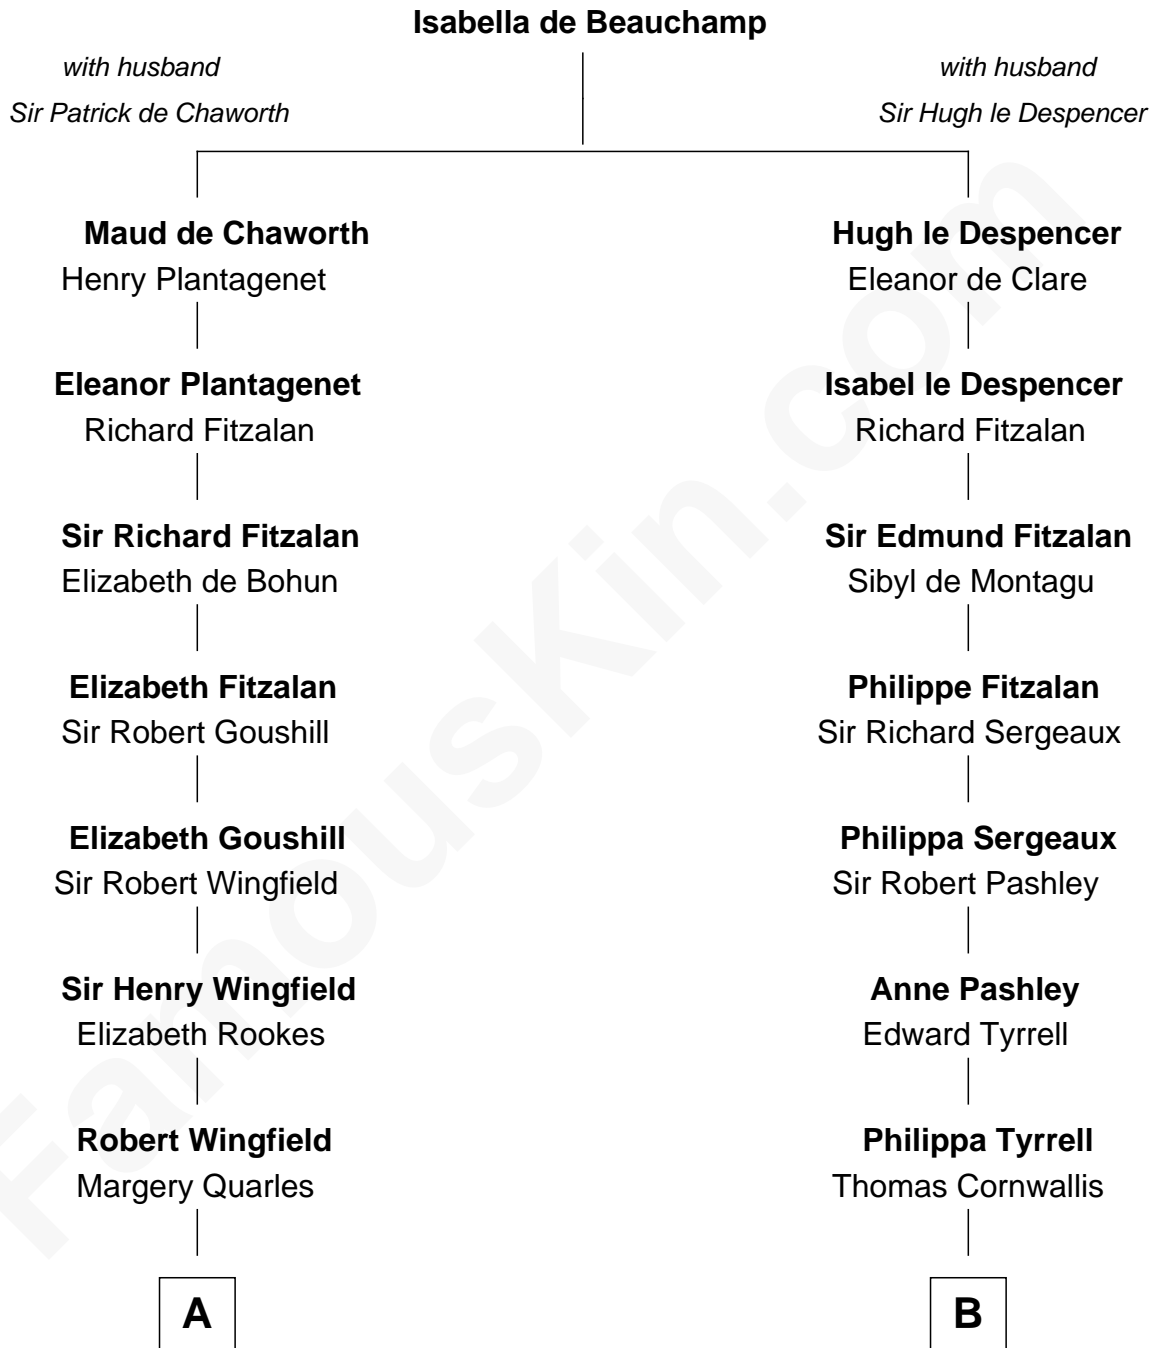

# FamousKin.com Relationship Chart of

**Valerie Bertinelli**

*Television Actress*

20th cousin of

**Ellen Louise (Axson) Wilson**

*First Lady of President Woodrow Wilson*

**C**

**Ida P. Gooden**  
Joseph D. Carvin

**Lester Vodges Carvin**  
Elizabeth - - - - -

**Nancy L. Carvin**  
Andrew Francis Bertinelli

**Valerie Bertinelli**  
*Television Actress*

**D**

**Isaac FitzRandolph**  
Eleanor Hunter

**Rebecca Longstreet FitzRandolph**  
Rev. Isaac Stockton Keith Axson

**Rev. Samuel Edward Axson**  
Margaret Jane Hoyt

**Ellen Louise (Axson) Wilson**  
*First Lady of Woodrow Wilson*

FamousKin.com