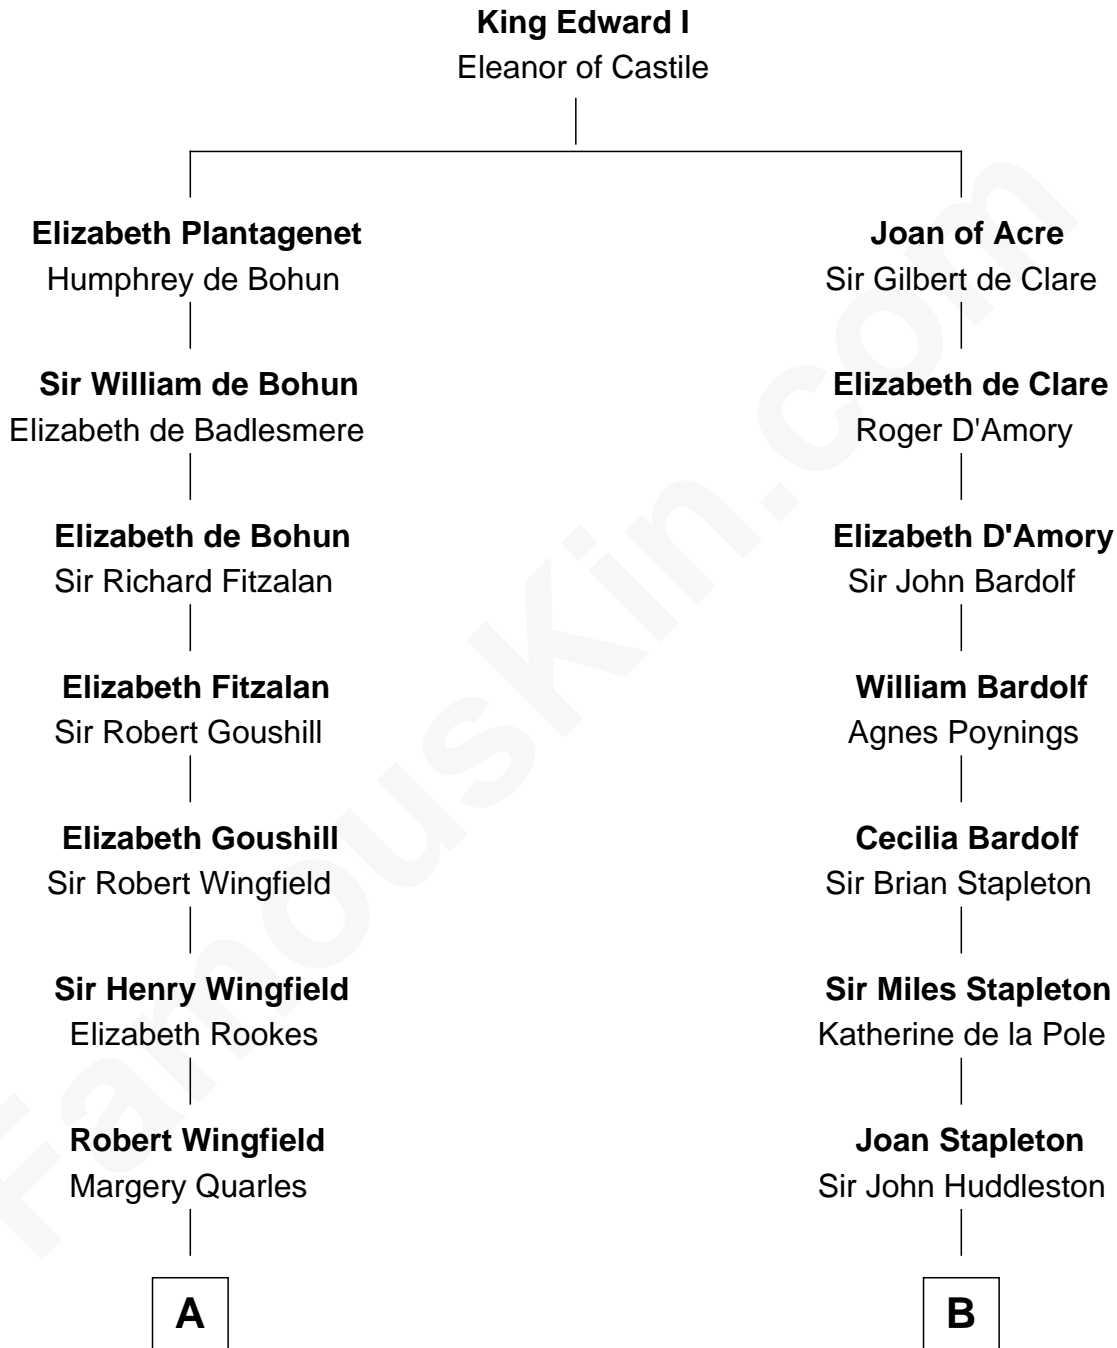

# FamousKin.com Relationship Chart of

**Valerie Bertinelli**

*Television Actress*

16th cousin 4 times removed of

**Fletcher Christian**

*Leader of the mutiny on the Bounty*

**C**

—  
**Ida P. Gooden**  
Joseph D. Carvin

—  
**Lester Vodges Carvin**  
Elizabeth - - - - -

—  
**Nancy L. Carvin**  
Andrew Francis Bertinelli

—  
**Valerie Bertinelli**  
*Television Actress*

FamousKin.com