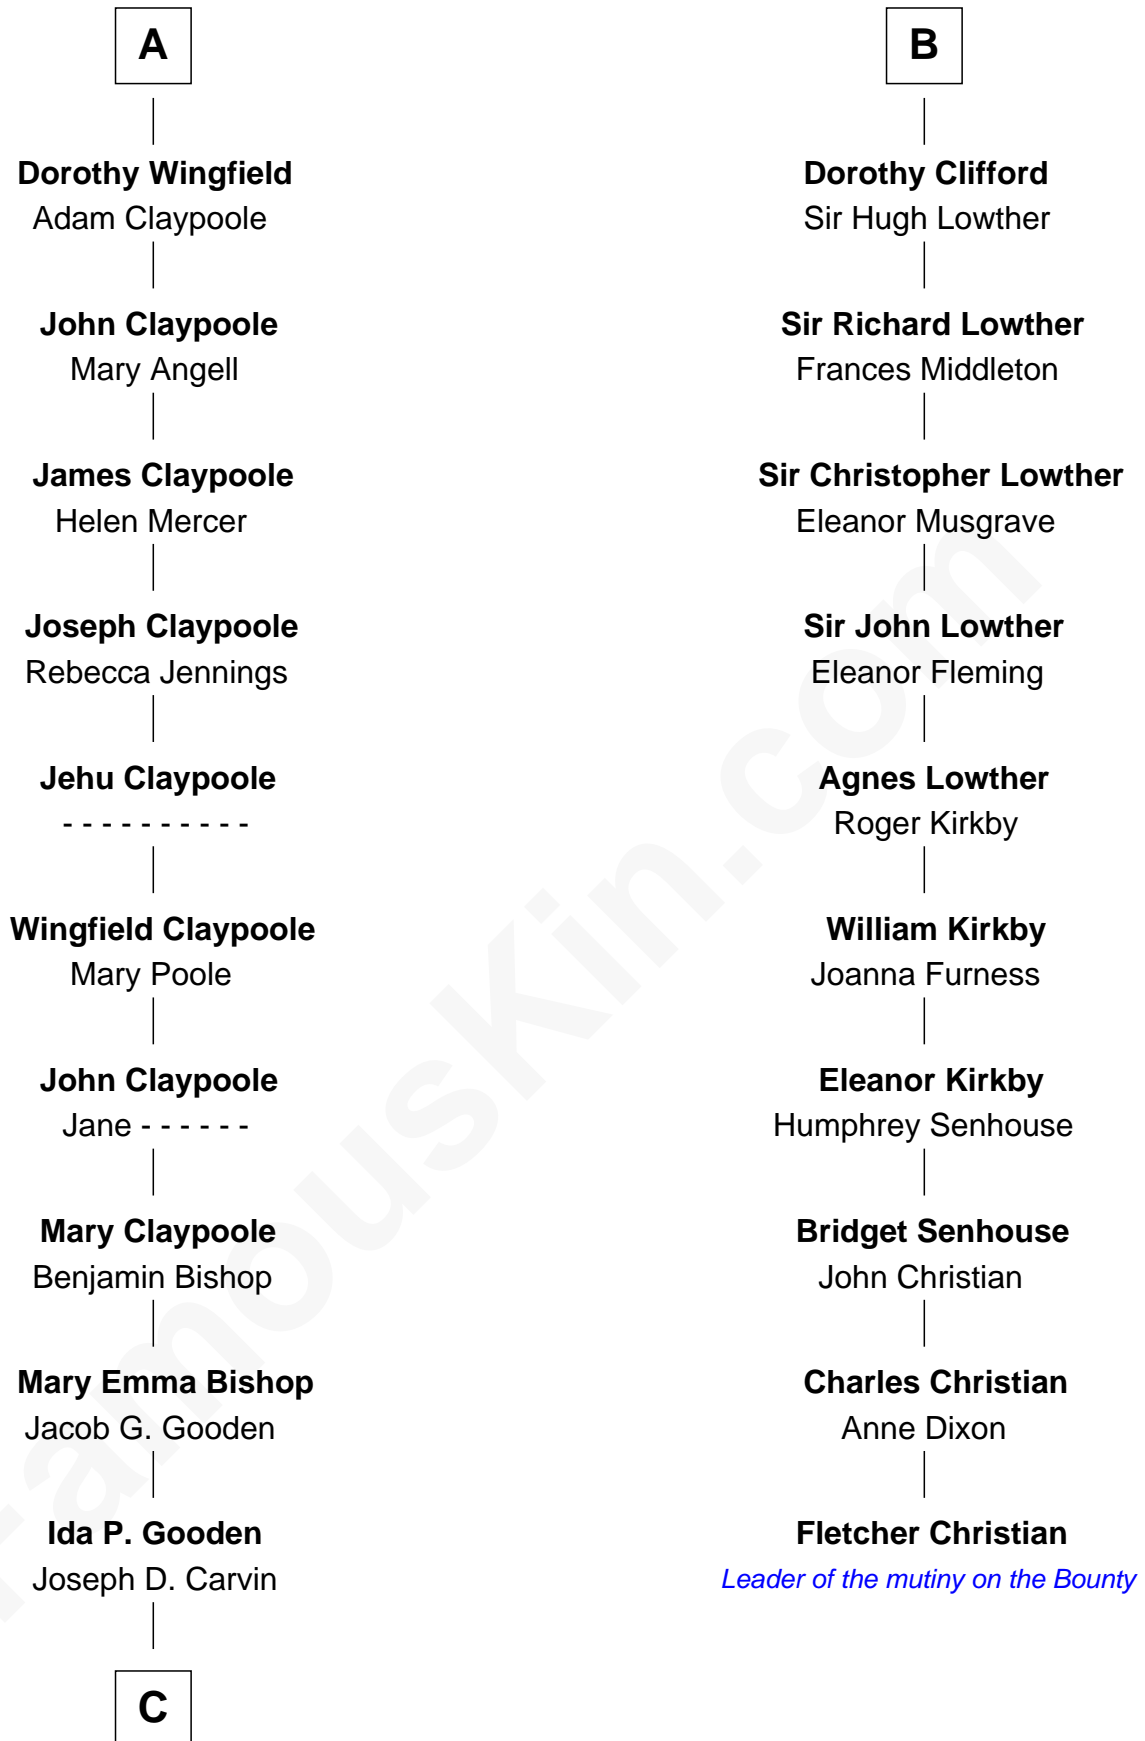

FamousKin.com Relationship Chart of

Valerie Bertinelli

Television Actress

16th cousin 3 times removed of

Fletcher Christian

Leader of the mutiny on the Bounty

Henry Plantagenet

Maud de Chaworth

Sir Henry Wingfield

Elizabeth Rookes

Robert Wingfield

Margery Quarles

Robert Wingfield

Elizabeth Cecil

A

Mary Plantagenet

Joan Dacre

John Clifford

Margaret Bromflete

Henry Clifford

Florence Pudsey

B

C

Lester Vodges Carvin