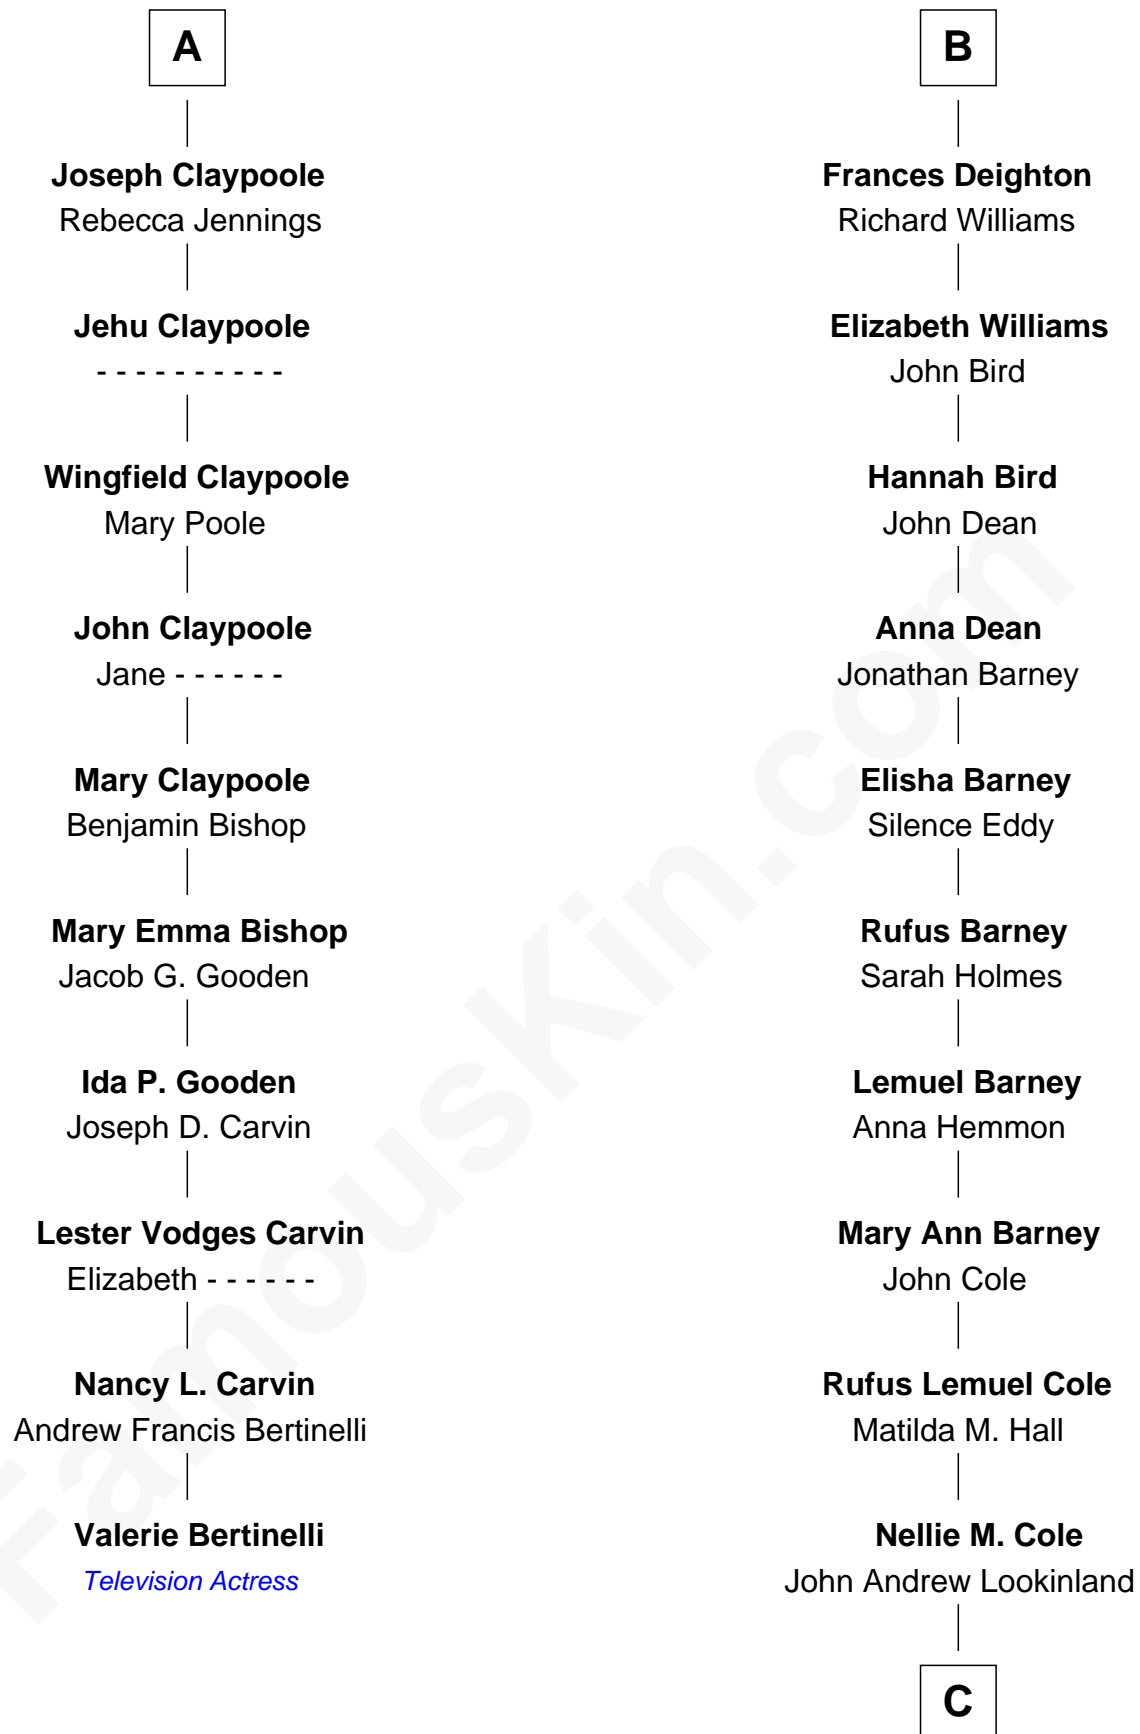

FamousKin.com Relationship Chart of

Valerie Bertinelli

Television Actress

16th cousin 3 times removed of

Michael Lookinland

TV Actor

C

Orrin Paul Lookinland

Madeline Tait

Paul Russell Lookinland

Karen Ruth McKinney

Michael Lookinland

TV Actor

FamousKin.com