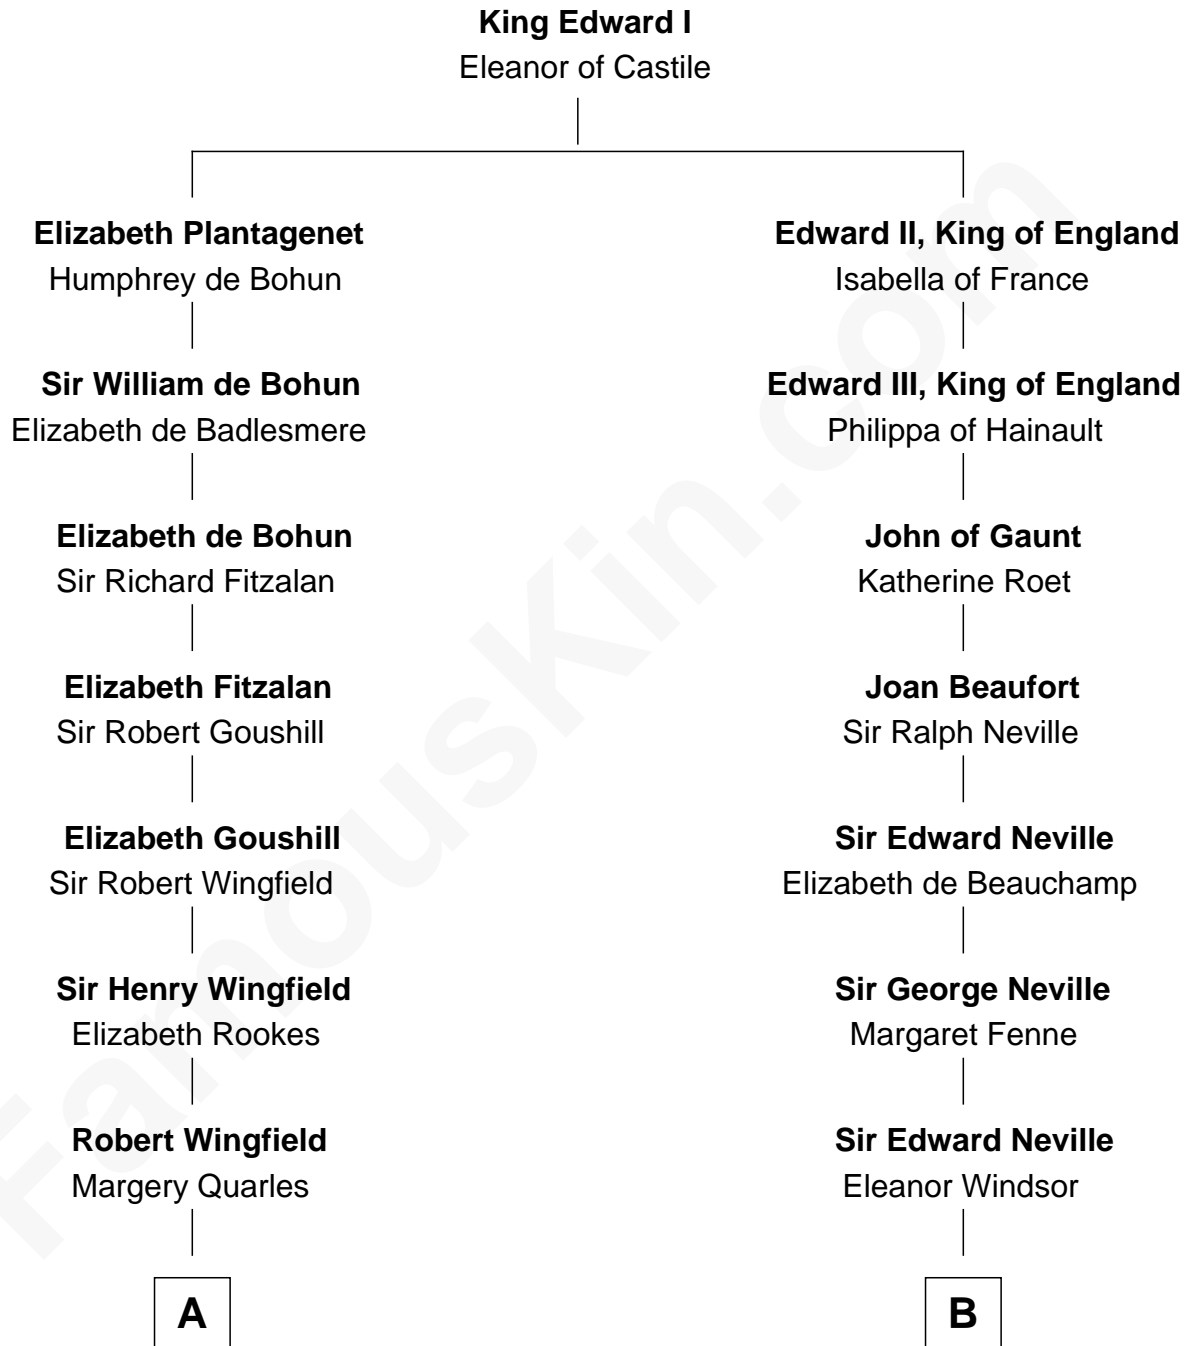

# FamousKin.com Relationship Chart of

**Valerie Bertinelli**

*Television Actress*

20th cousin of

**Anthony West**

*Novelist and writer for the New Yorker*

**C**

**Ida P. Gooden**  
Joseph D. Carvin

**Lester Vodges Carvin**  
Elizabeth - - - - -

**Nancy L. Carvin**  
Andrew Francis Bertinelli

**Valerie Bertinelli**  
*Television Actress*

**D**

**Arabella Rowan**  
Charles George Fairfield

**Charles Fairfield**  
Isabella Campbell Mackenzie

**Cicily Isabel Fairfield**  
Herbert George Wells

**Anthony West**  
*British Novelist*