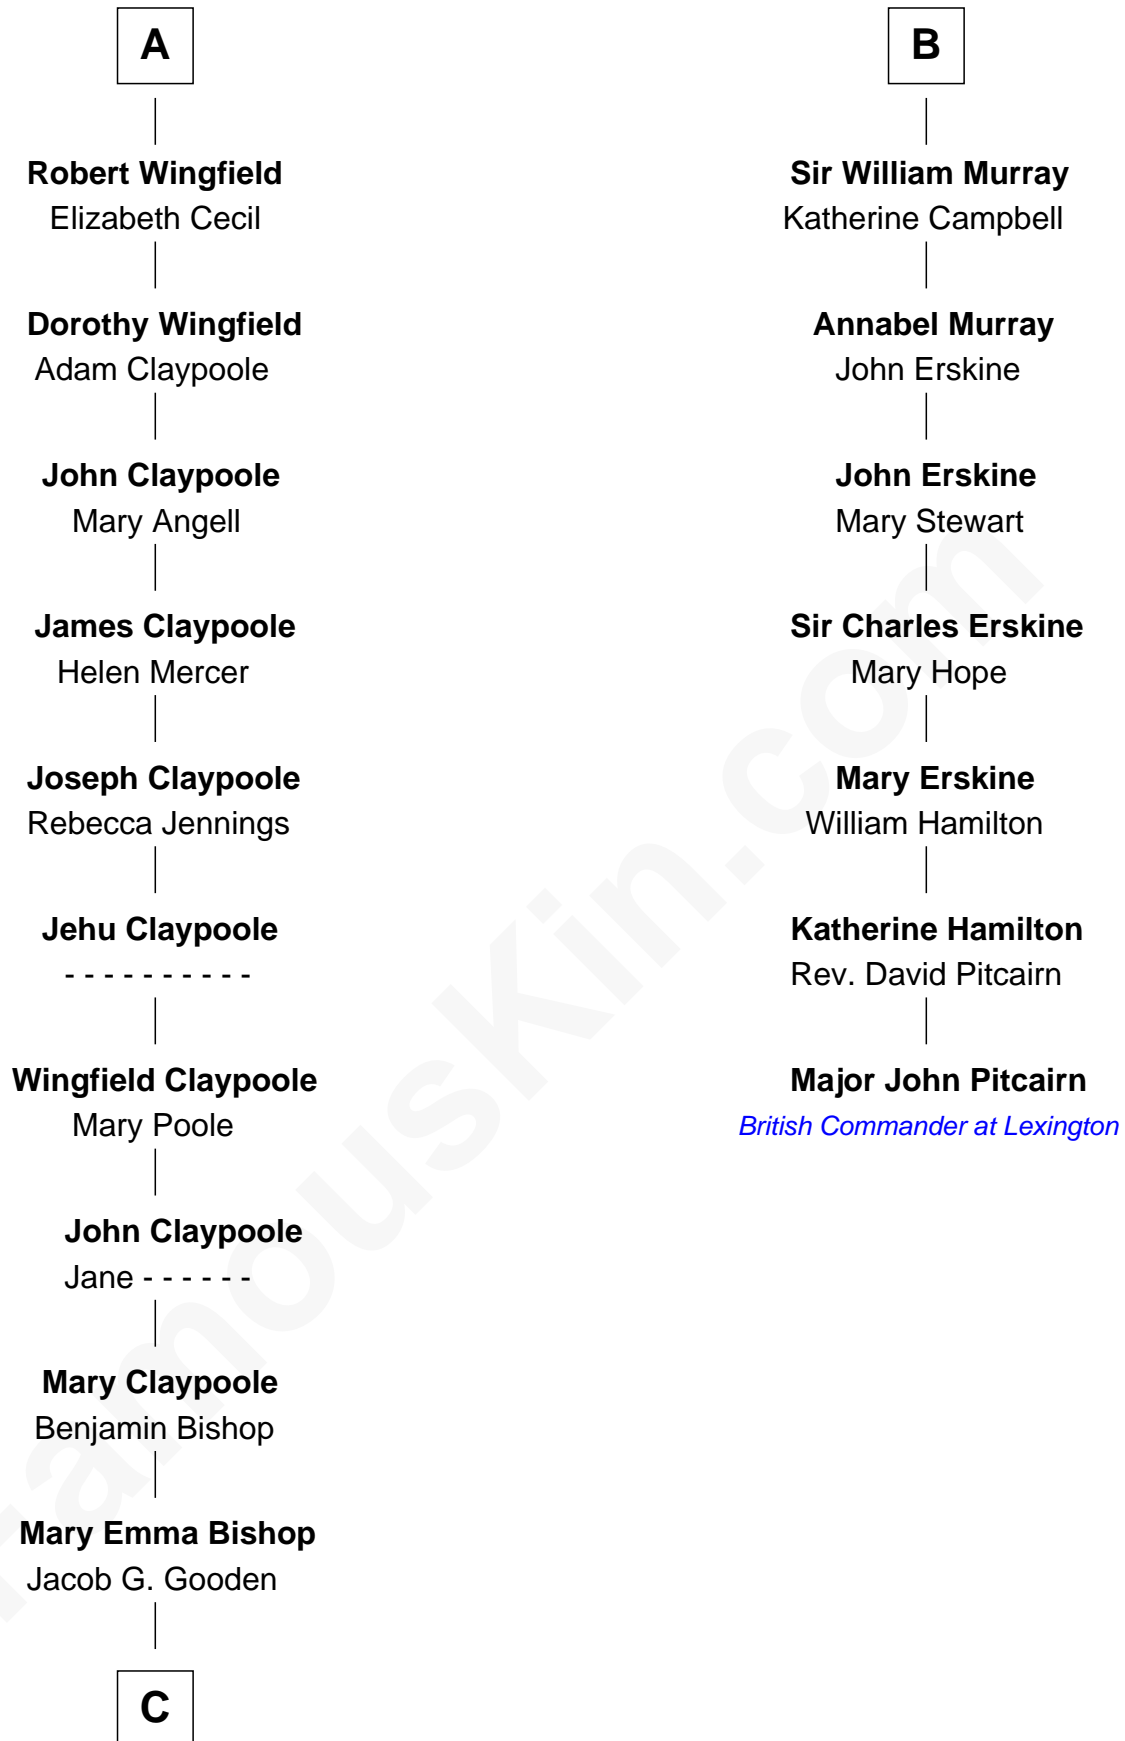

FamousKin.com Relationship Chart of

Valerie Bertinelli

Television Actress

13th cousin 7 times removed of

Major John Pitcairn

British Commander at Battle of Lexington

C

Ida P. Gooden
Joseph D. Carvin

Lester Vodges Carvin
Elizabeth - - - - -

Nancy L. Carvin
Andrew Francis Bertinelli

Valerie Bertinelli
Television Actress

FamousKin.com