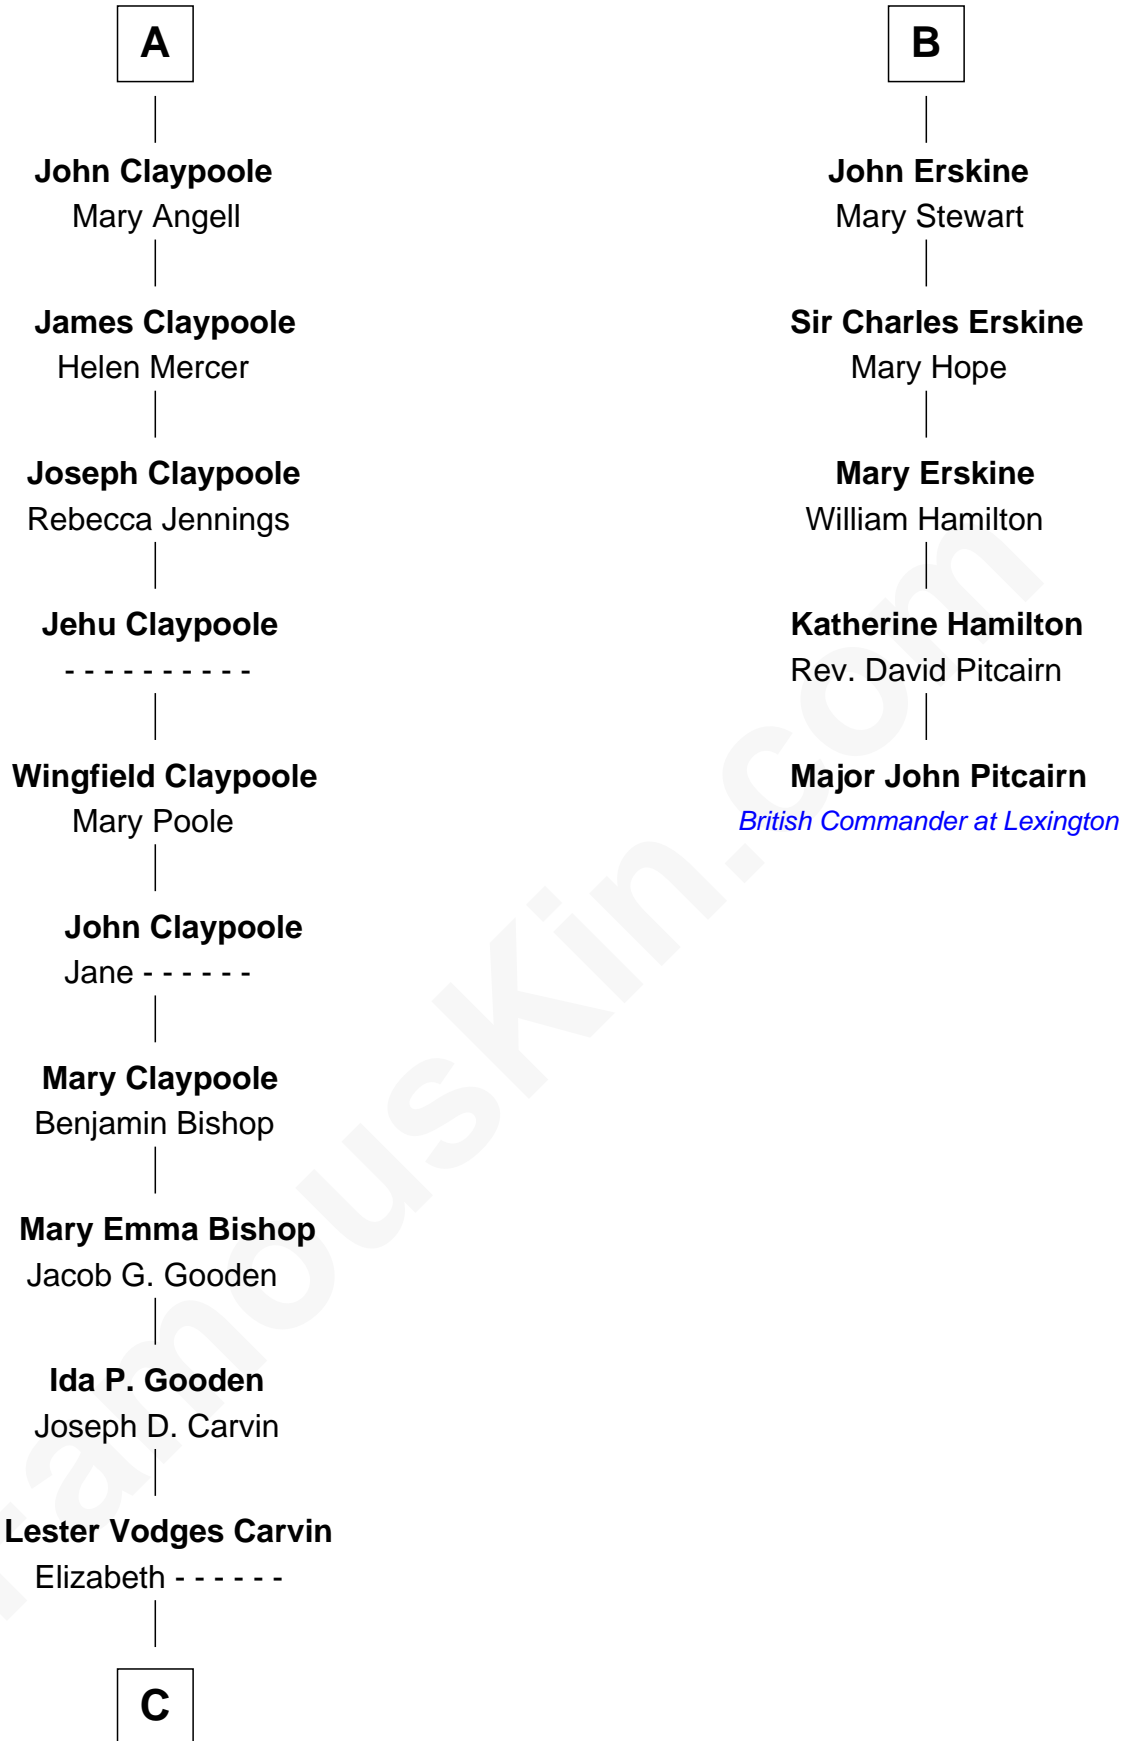

FamousKin.com Relationship Chart of

Valerie Bertinelli

Television Actress

11th cousin 7 times removed of

Major John Pitcairn

British Commander at Battle of Lexington

C

Nancy L. Carvin
Andrew Francis Bertinelli