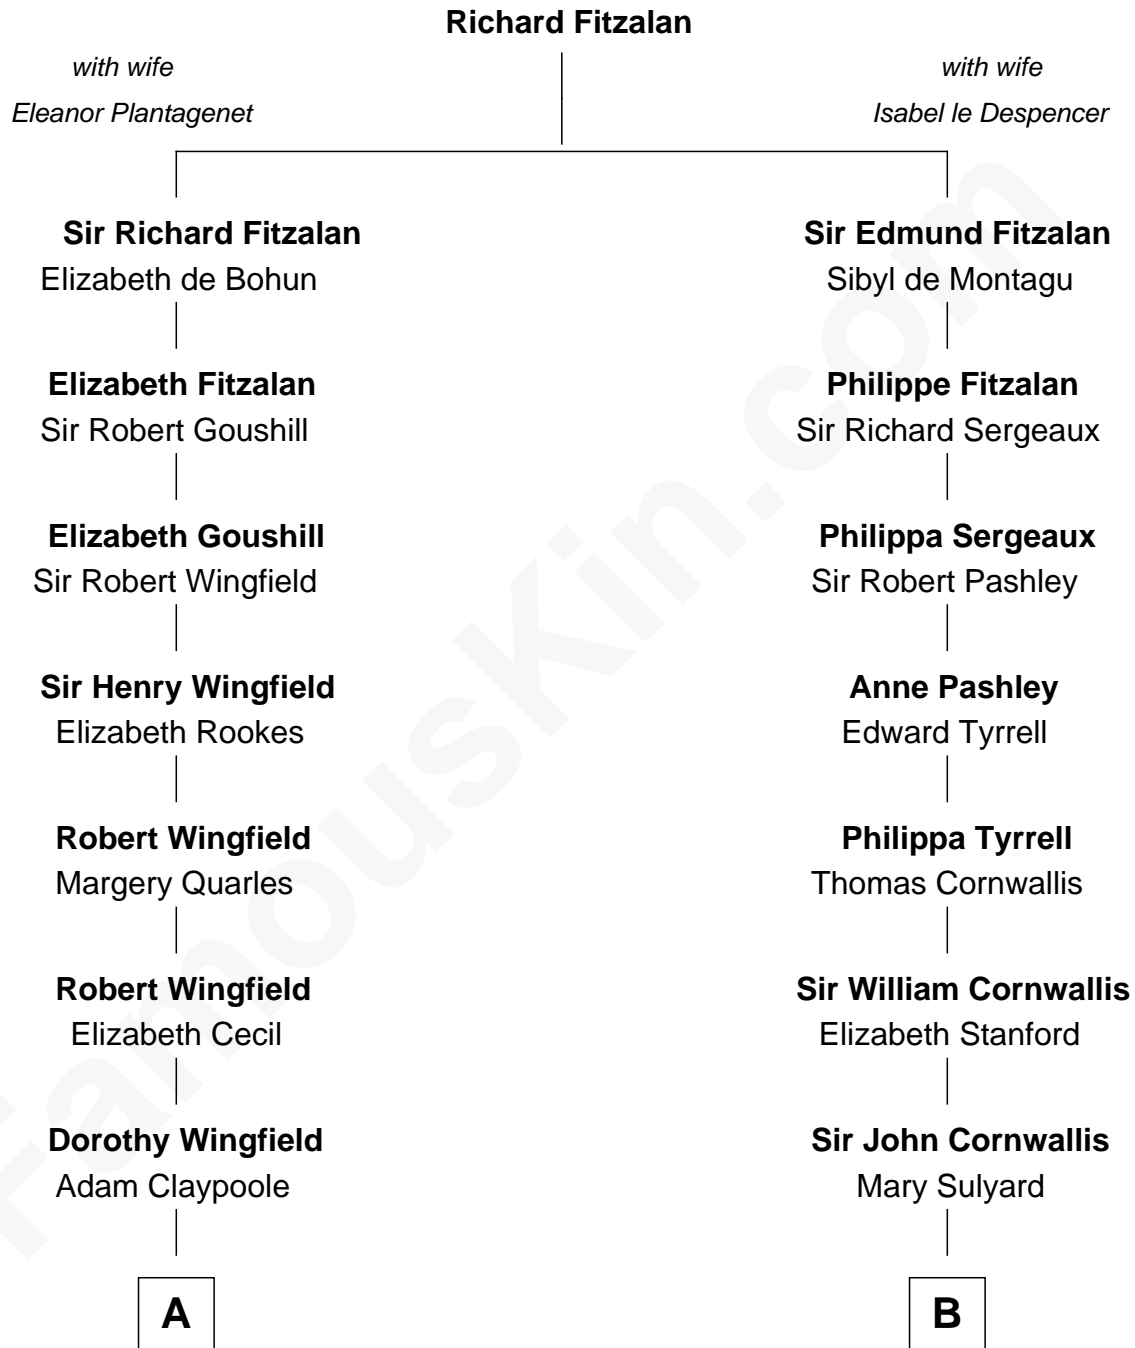

FamousKin.com Relationship Chart of

Valerie Bertinelli

Television Actress

18th cousin 2 times removed of

Marilyn Monroe

Actress, Model, and Singer

C

Nancy L. Carvin
Andrew Francis Bertinelli

Valerie Bertinelli
Television Actress

D

Elizabeth Cutting Easton
William Congdon Tennant

Elizabeth Easton Tennant
Frederick Almy Gifford

Charles Stanley Gifford
Gladys Pearl Monroe

Marilyn Monroe
Actress, Model, and Singer