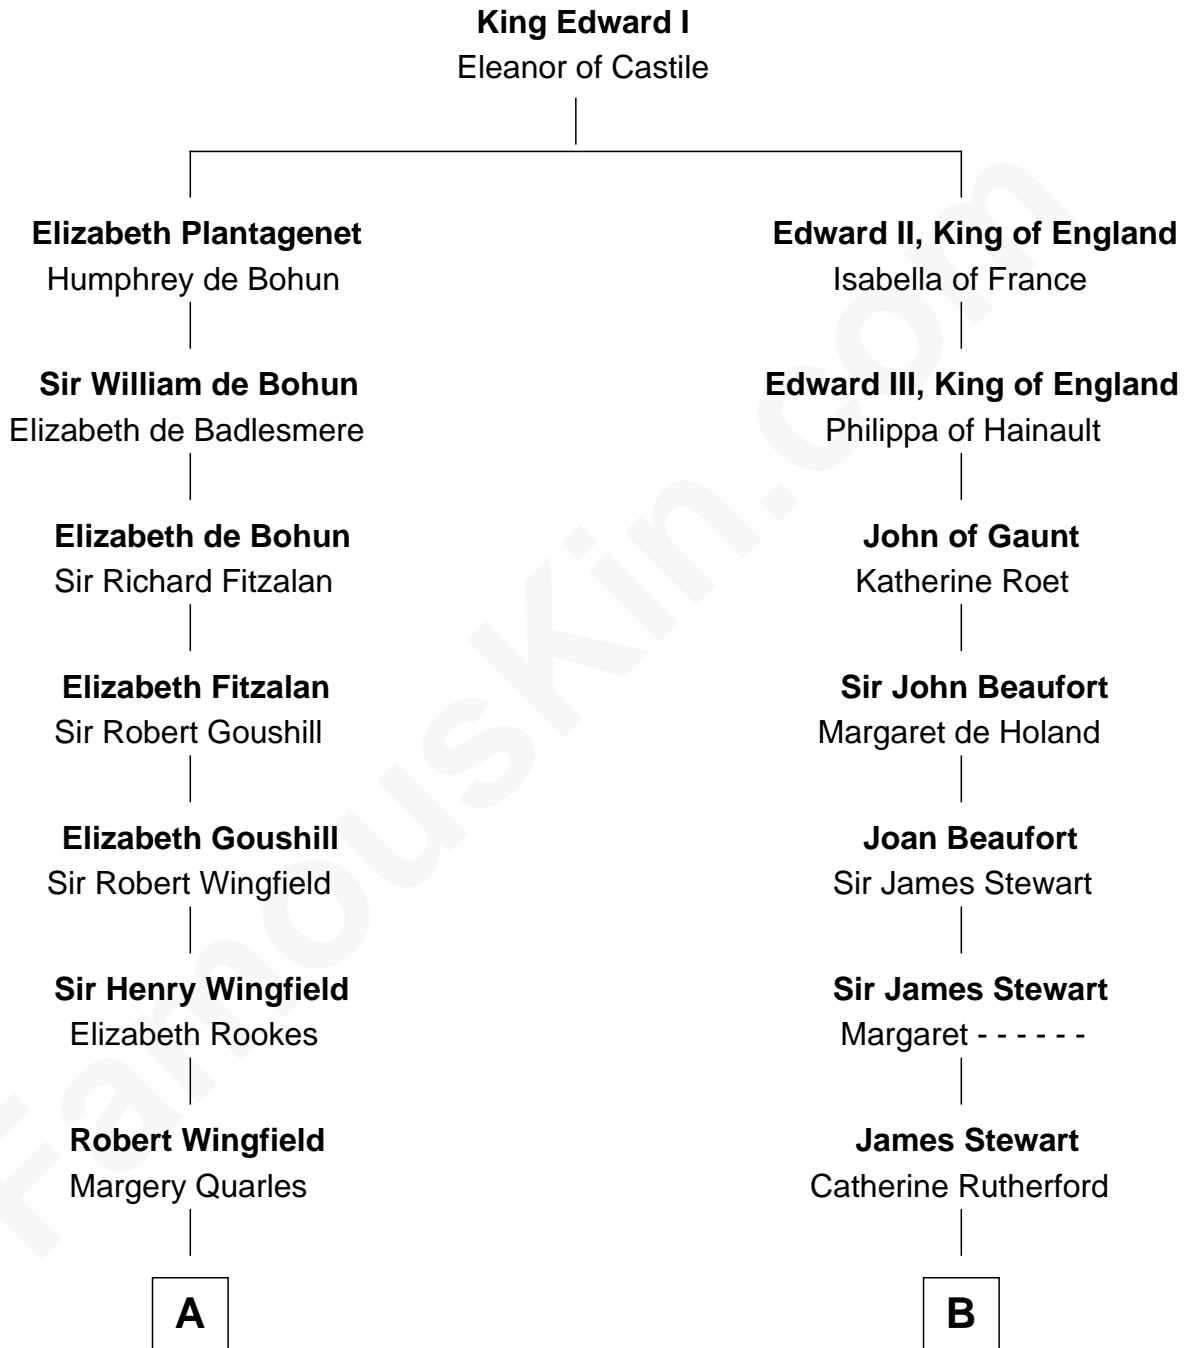

FamousKin.com Relationship Chart of

Valerie Bertinelli

Television Actress

17th cousin 3 times removed of

Noel Coward

Playwright, Actor, and Songwriter

C

—
Ida P. Gooden
Joseph D. Carvin

—
Lester Vodges Carvin
Elizabeth - - - - -

—
Nancy L. Carvin
Andrew Francis Bertinelli

—
Valerie Bertinelli
Television Actress

FamousKin.com