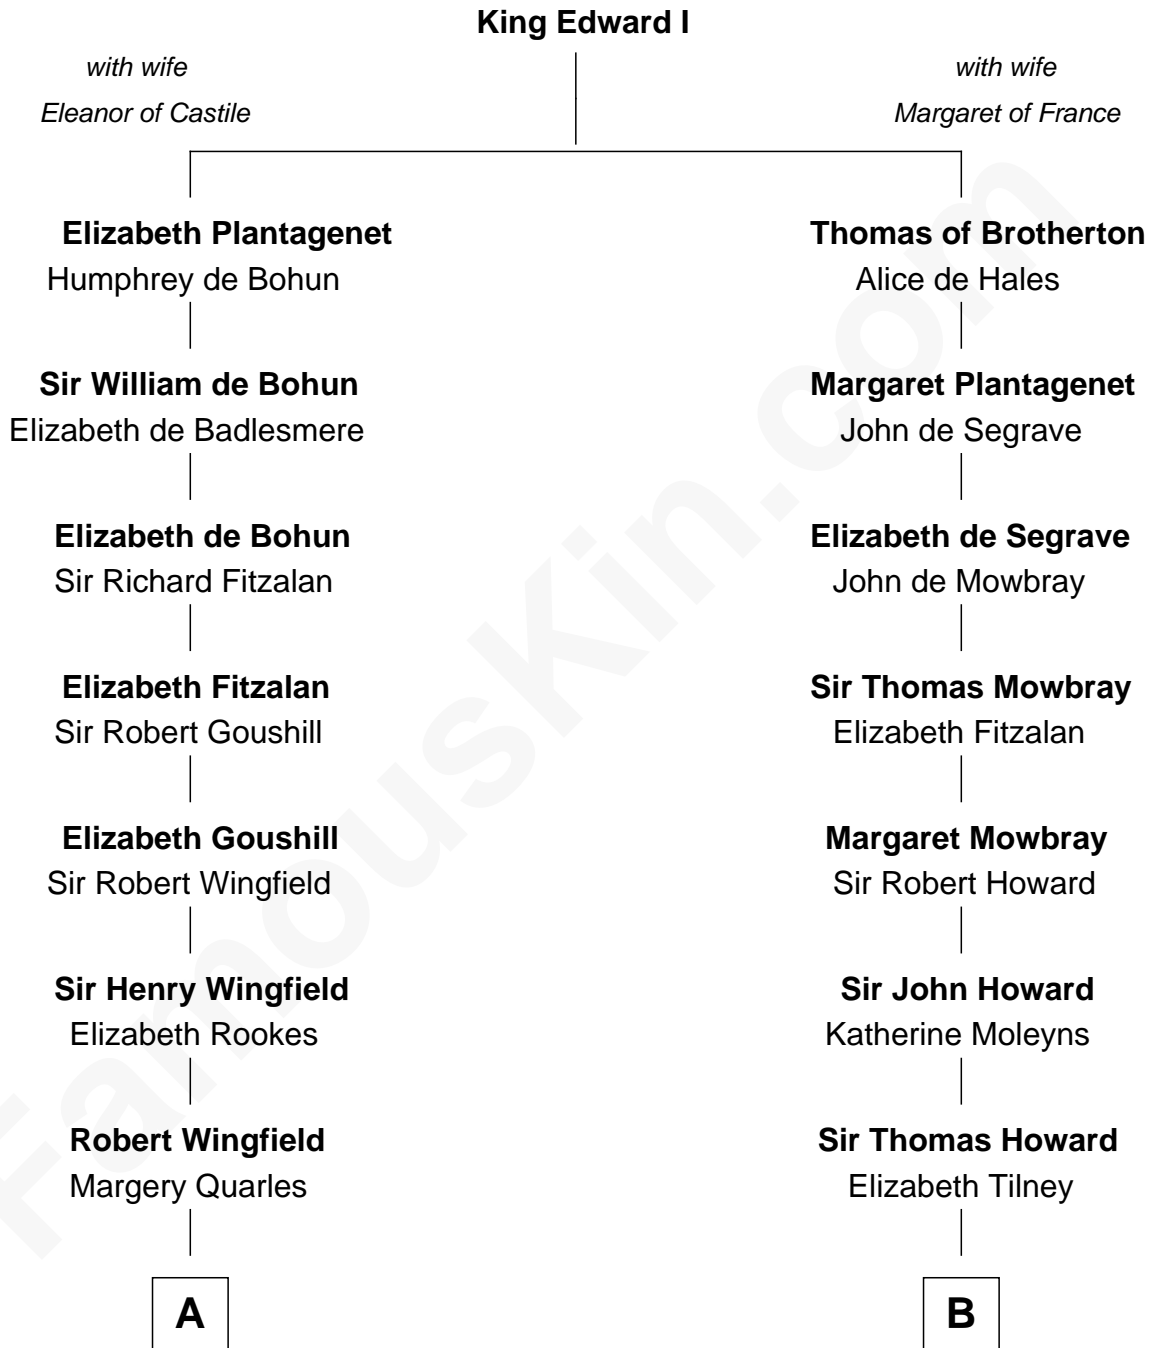

# FamousKin.com Relationship Chart of

**Valerie Bertinelli**

*Television Actress*

8th cousin 12 times removed of

**Catherine Howard**

*5th Wife of King Henry VIII*

**C**

**Ida P. Gooden**  
Joseph D. Carvin

**Lester Vodges Carvin**  
Elizabeth - - - - -

**Nancy L. Carvin**  
Andrew Francis Bertinelli

**Valerie Bertinelli**  
*Television Actress*

FamousKin.com