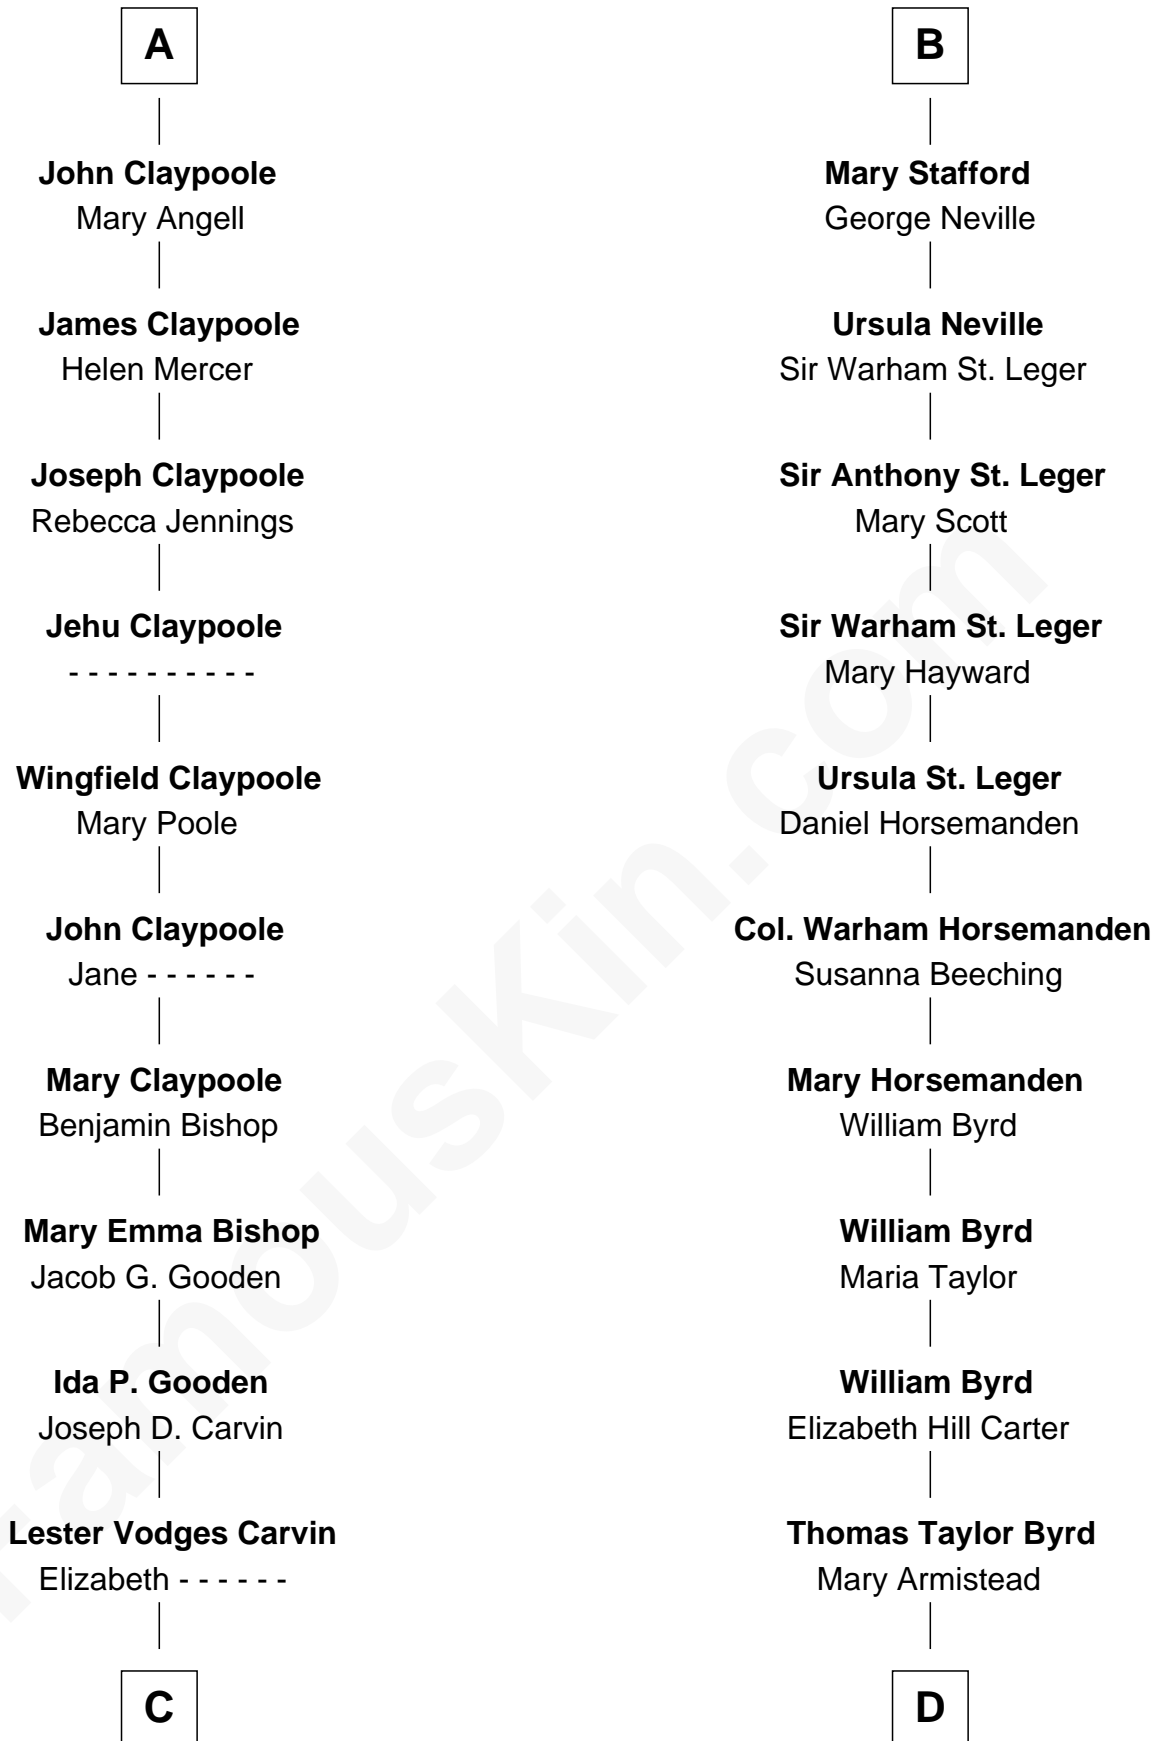

FamousKin.com Relationship Chart of

Valerie Bertinelli

Television Actress

18th cousin 2 times removed of

Admiral Richard Byrd

Polar Explorer

C

Nancy L. Carvin
Andrew Francis Bertinelli

Valerie Bertinelli
Television Actress

D

Richard Evelyn Byrd
Anne Harrison

Col. William Byrd
Jane Meriwether Rivers

Richard Evelyn Byrd
Eleanor Bolling Flood

Admiral Richard Byrd
Polar Explorer