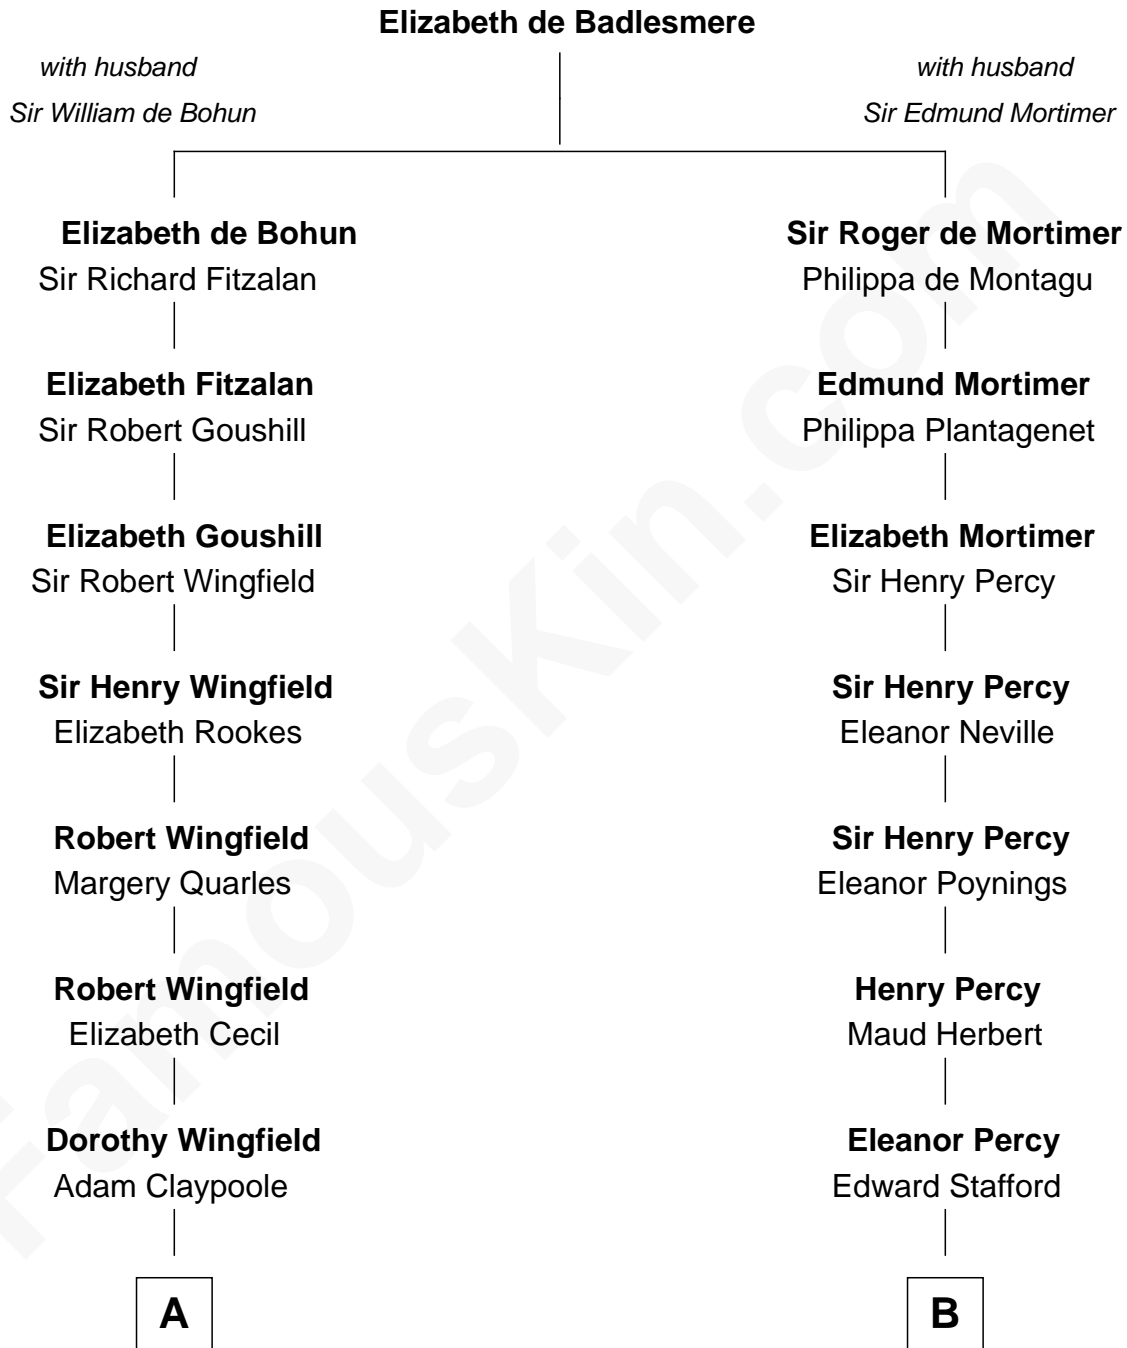

FamousKin.com Relationship Chart of

Valerie Bertinelli

Television Actress

18th cousin 2 times removed of

Admiral Richard Byrd

Polar Explorer

C

Nancy L. Carvin
Andrew Francis Bertinelli

Valerie Bertinelli
Television Actress

D

Richard Evelyn Byrd
Anne Harrison

Col. William Byrd
Jane Meriwether Rivers

Richard Evelyn Byrd
Eleanor Bolling Flood

Admiral Richard Byrd
Polar Explorer