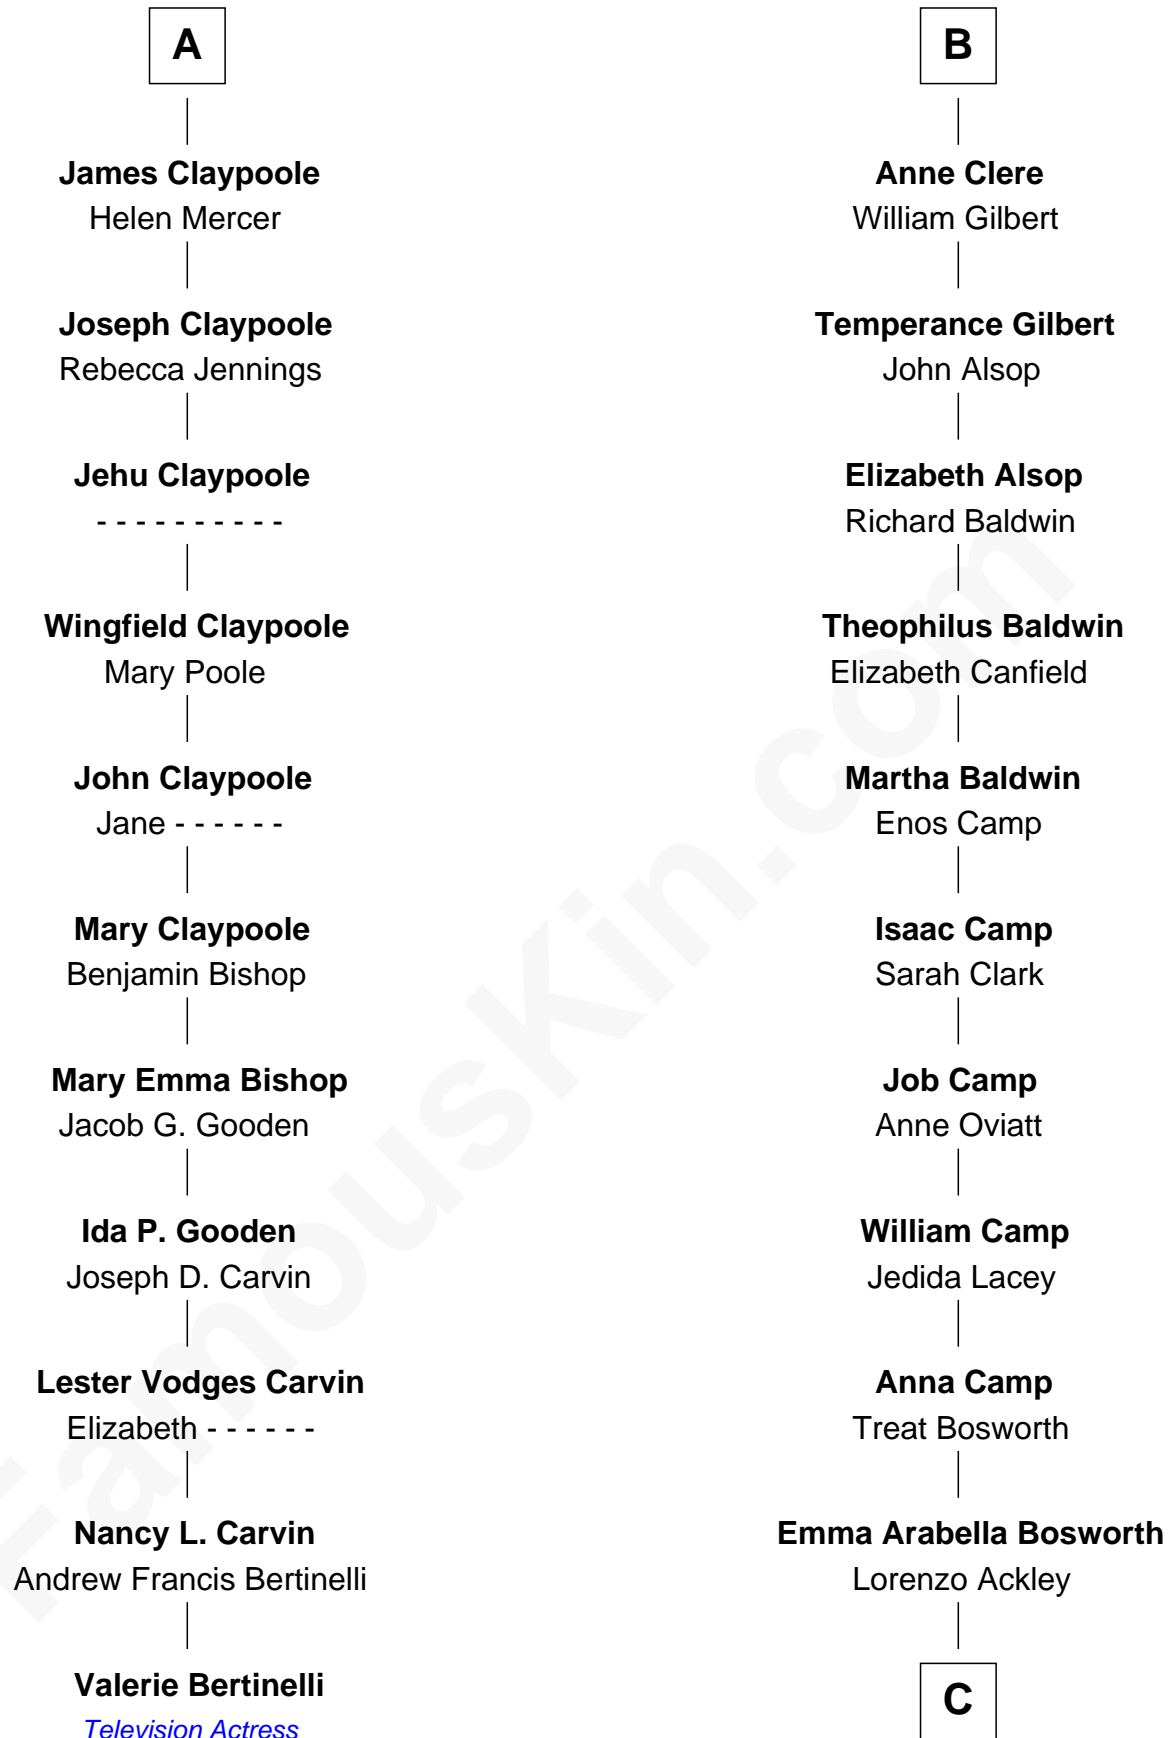

FamousKin.com Relationship Chart of

Valerie Bertinelli

Television Actress

17th cousin 4 times removed of

Sydney Biddle Barrows

Mayflower Madam

Sir Richard Fitzalan

Elizabeth de Bohun

Sir Robert Clere

Sir John Clere

Anne Tyrrell

Sir Edmund Clere

Frances Fulmerston

B

C

Helen Eva Ackley
William Gildersleeve Parke

Elizabeth Parke
Percy Ballantine

John Boyd Ballantine
Anne L. Crawford

Jeannette Ballantine
Donald Byers Barrows

Sydney Biddle Barrows
Mayflower Madam