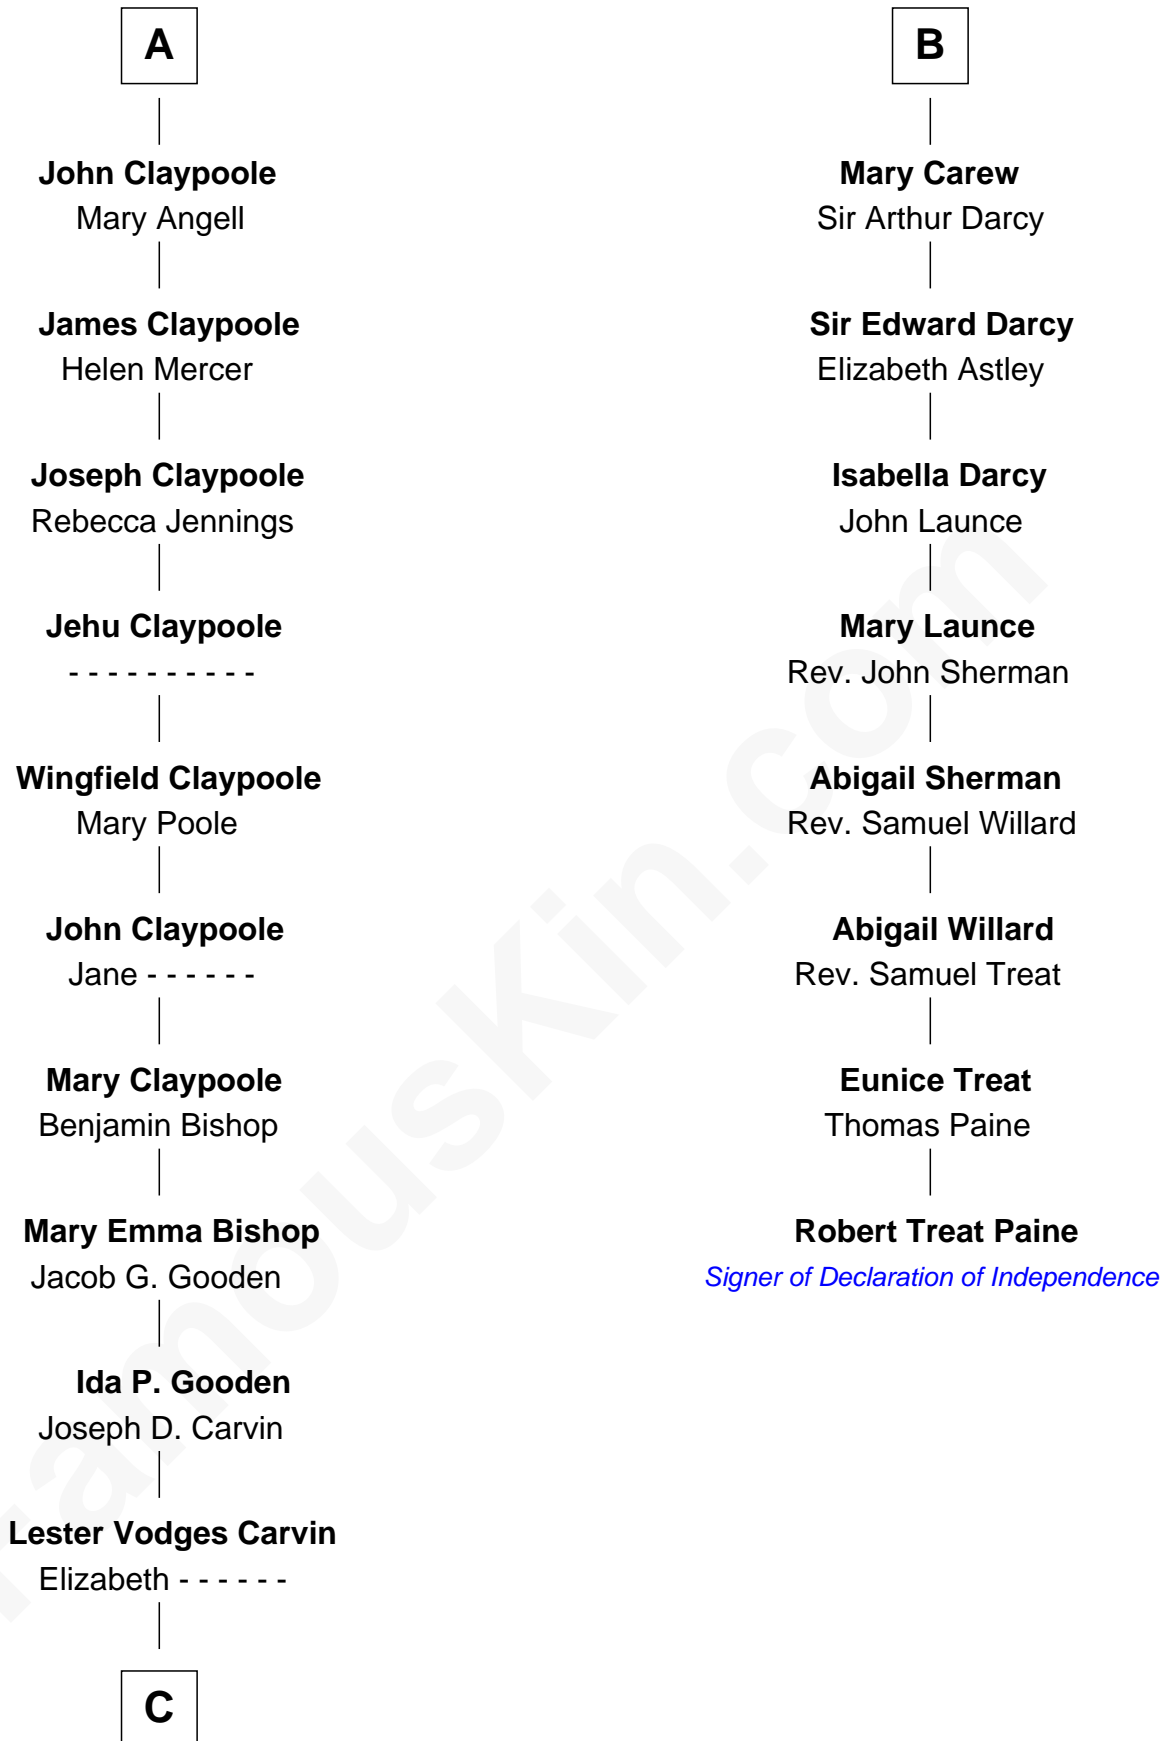

FamousKin.com
Relationship Chart of
Valerie Bertinelli
Television Actress

14th cousin 4 times removed of

Robert Treat Paine
Signer of the Declaration of Independence

C

Nancy L. Carvin
Andrew Francis Bertinelli