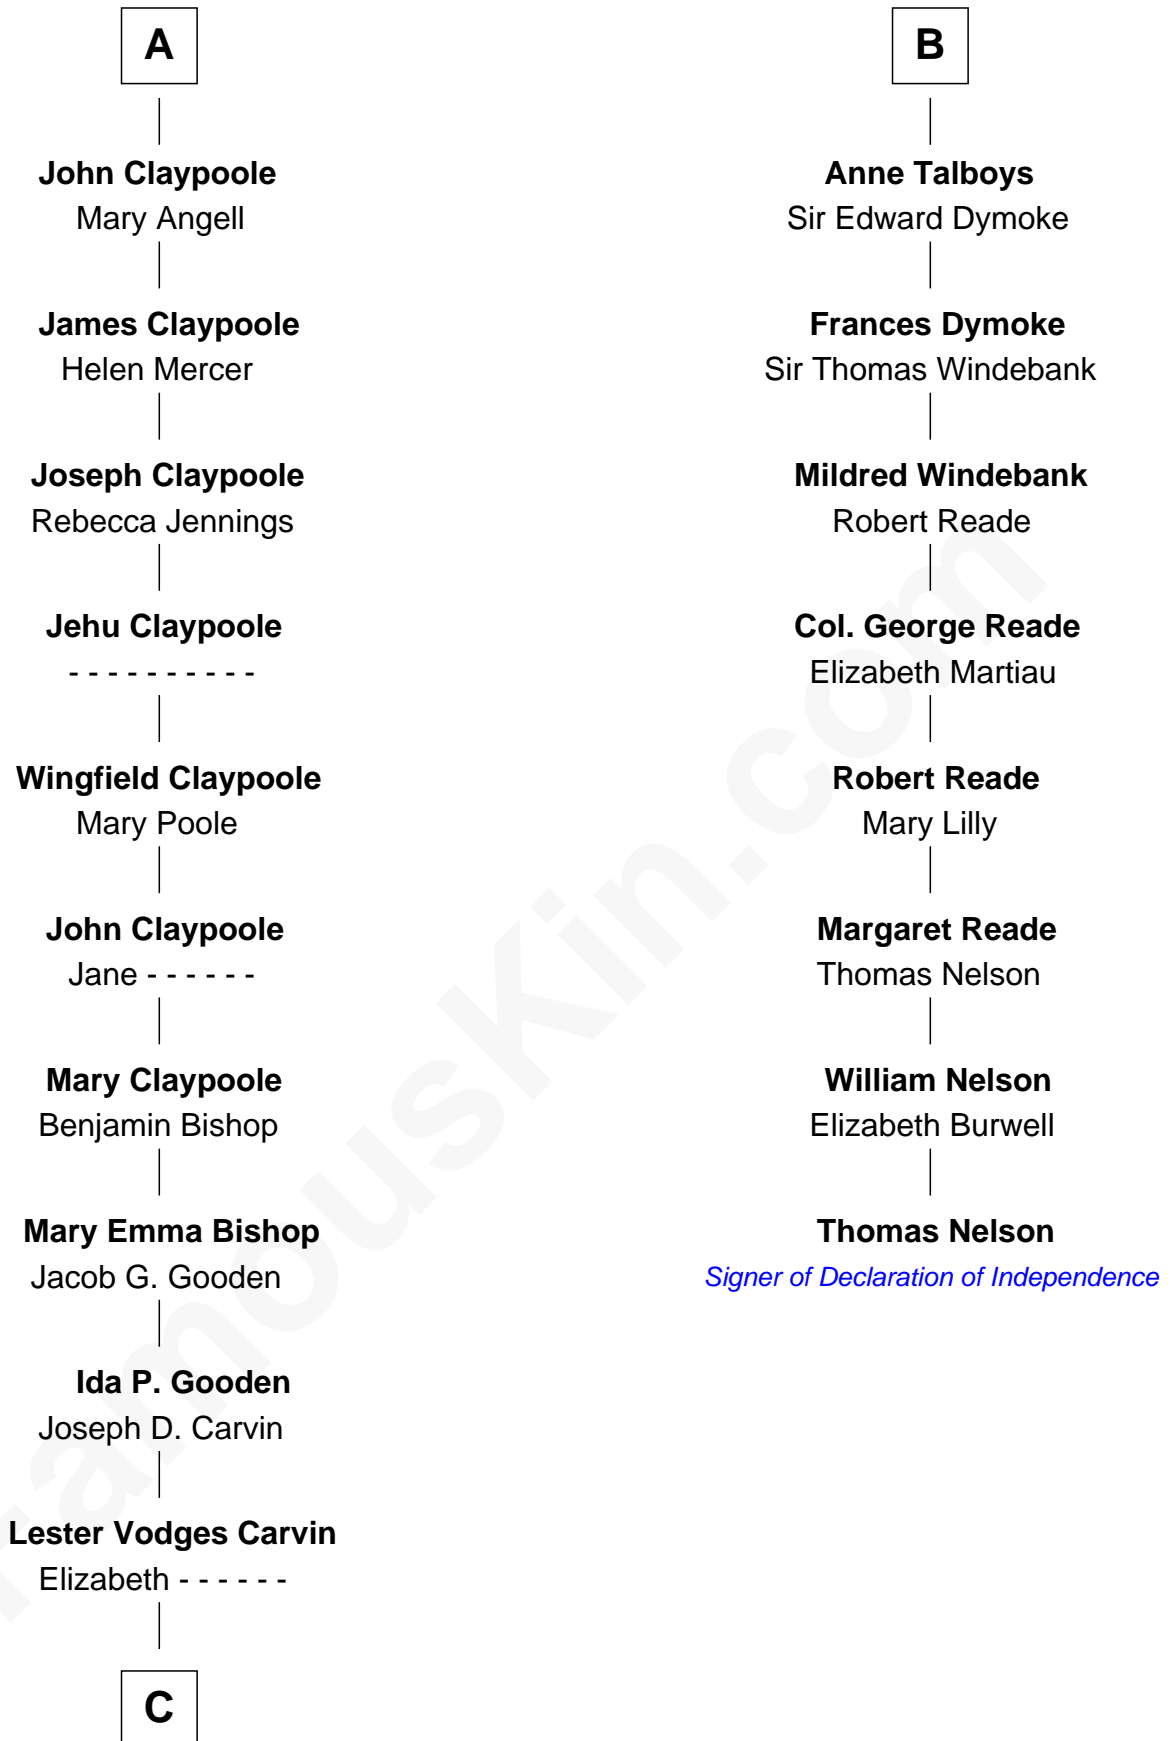

FamousKin.com Relationship Chart of

Valerie Bertinelli

Television Actress

14th cousin 4 times removed of

Thomas Nelson

Signer of the Declaration of Independence

C

Nancy L. Carvin
Andrew Francis Bertinelli