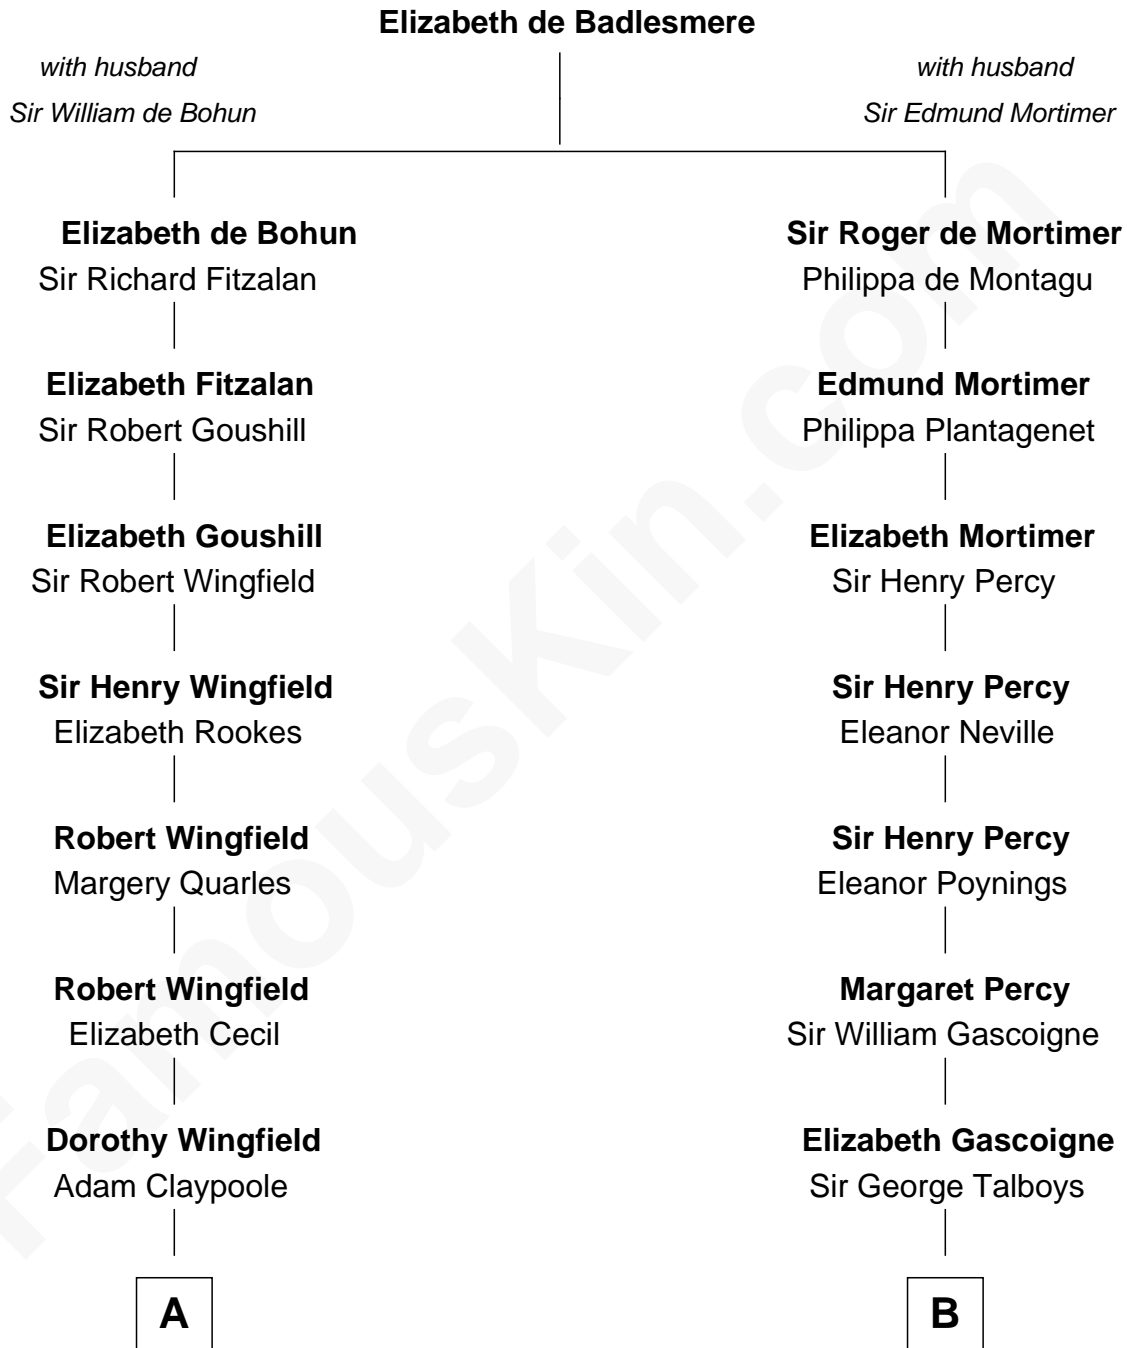

FamousKin.com Relationship Chart of

Valerie Bertinelli

Television Actress

14th cousin 4 times removed of

Thomas Nelson

Signer of the Declaration of Independence

C

Nancy L. Carvin
Andrew Francis Bertinelli