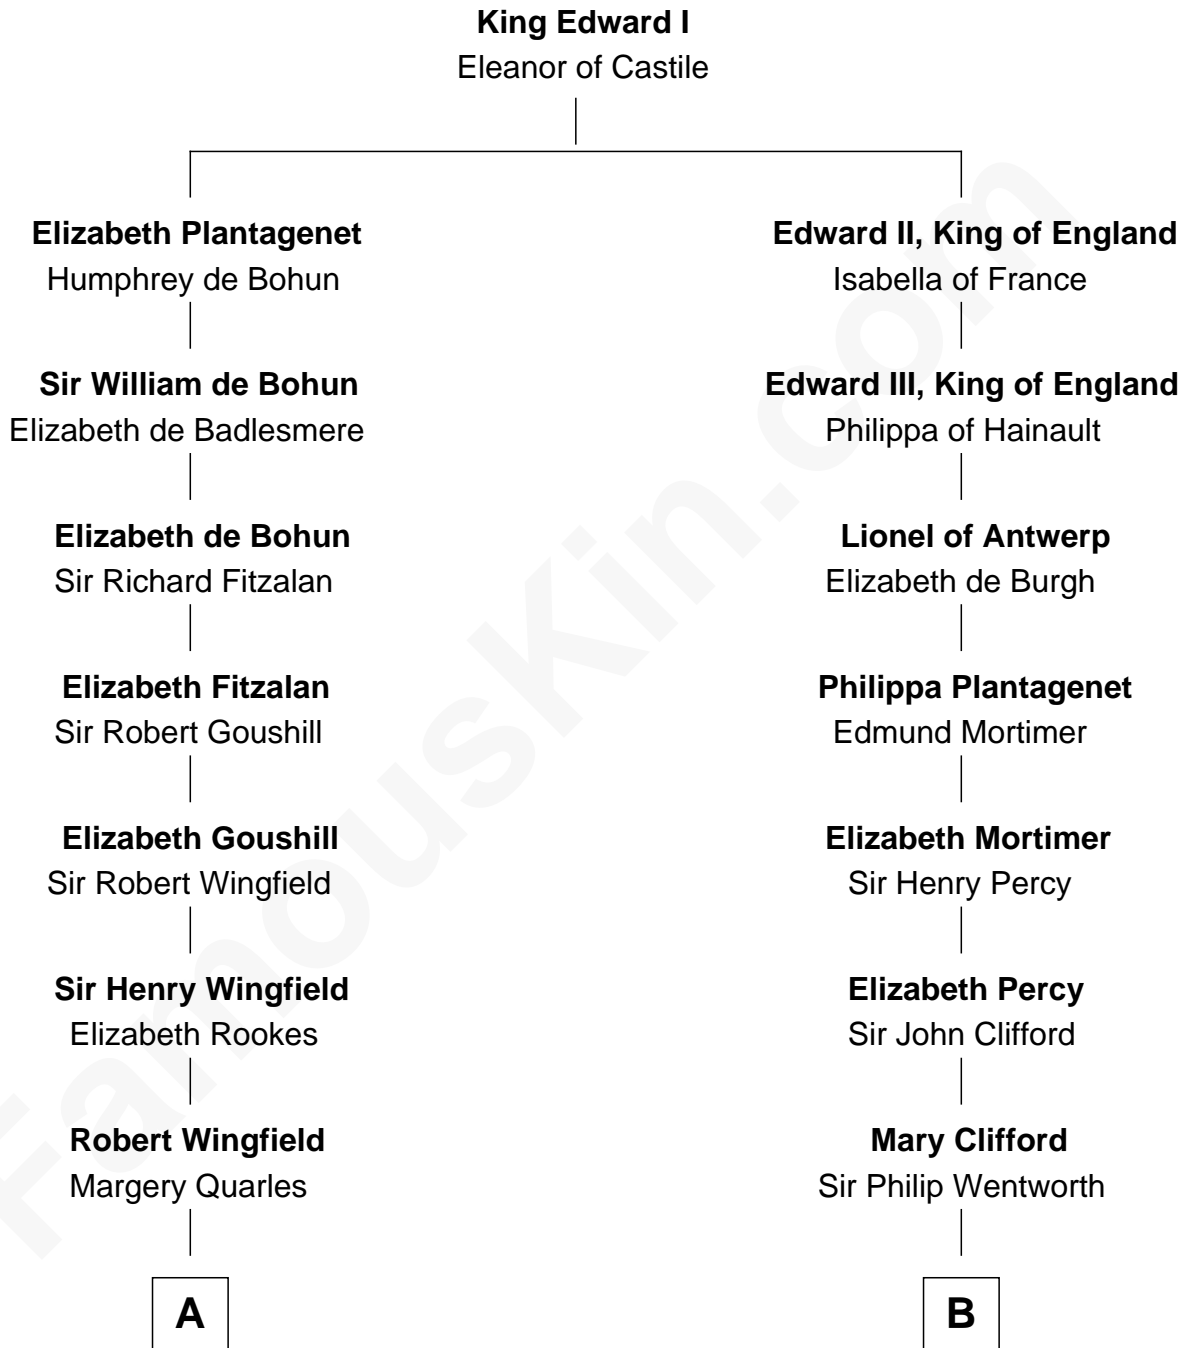

FamousKin.com Relationship Chart of

Valerie Bertinelli

Television Actress

15th cousin 5 times removed of

Caesar Rodney

Signer of the Declaration of Independence

C

—
Ida P. Gooden
Joseph D. Carvin

—
Lester Vodges Carvin
Elizabeth - - - - -

—
Nancy L. Carvin
Andrew Francis Bertinelli

—
Valerie Bertinelli
Television Actress

FamousKin.com