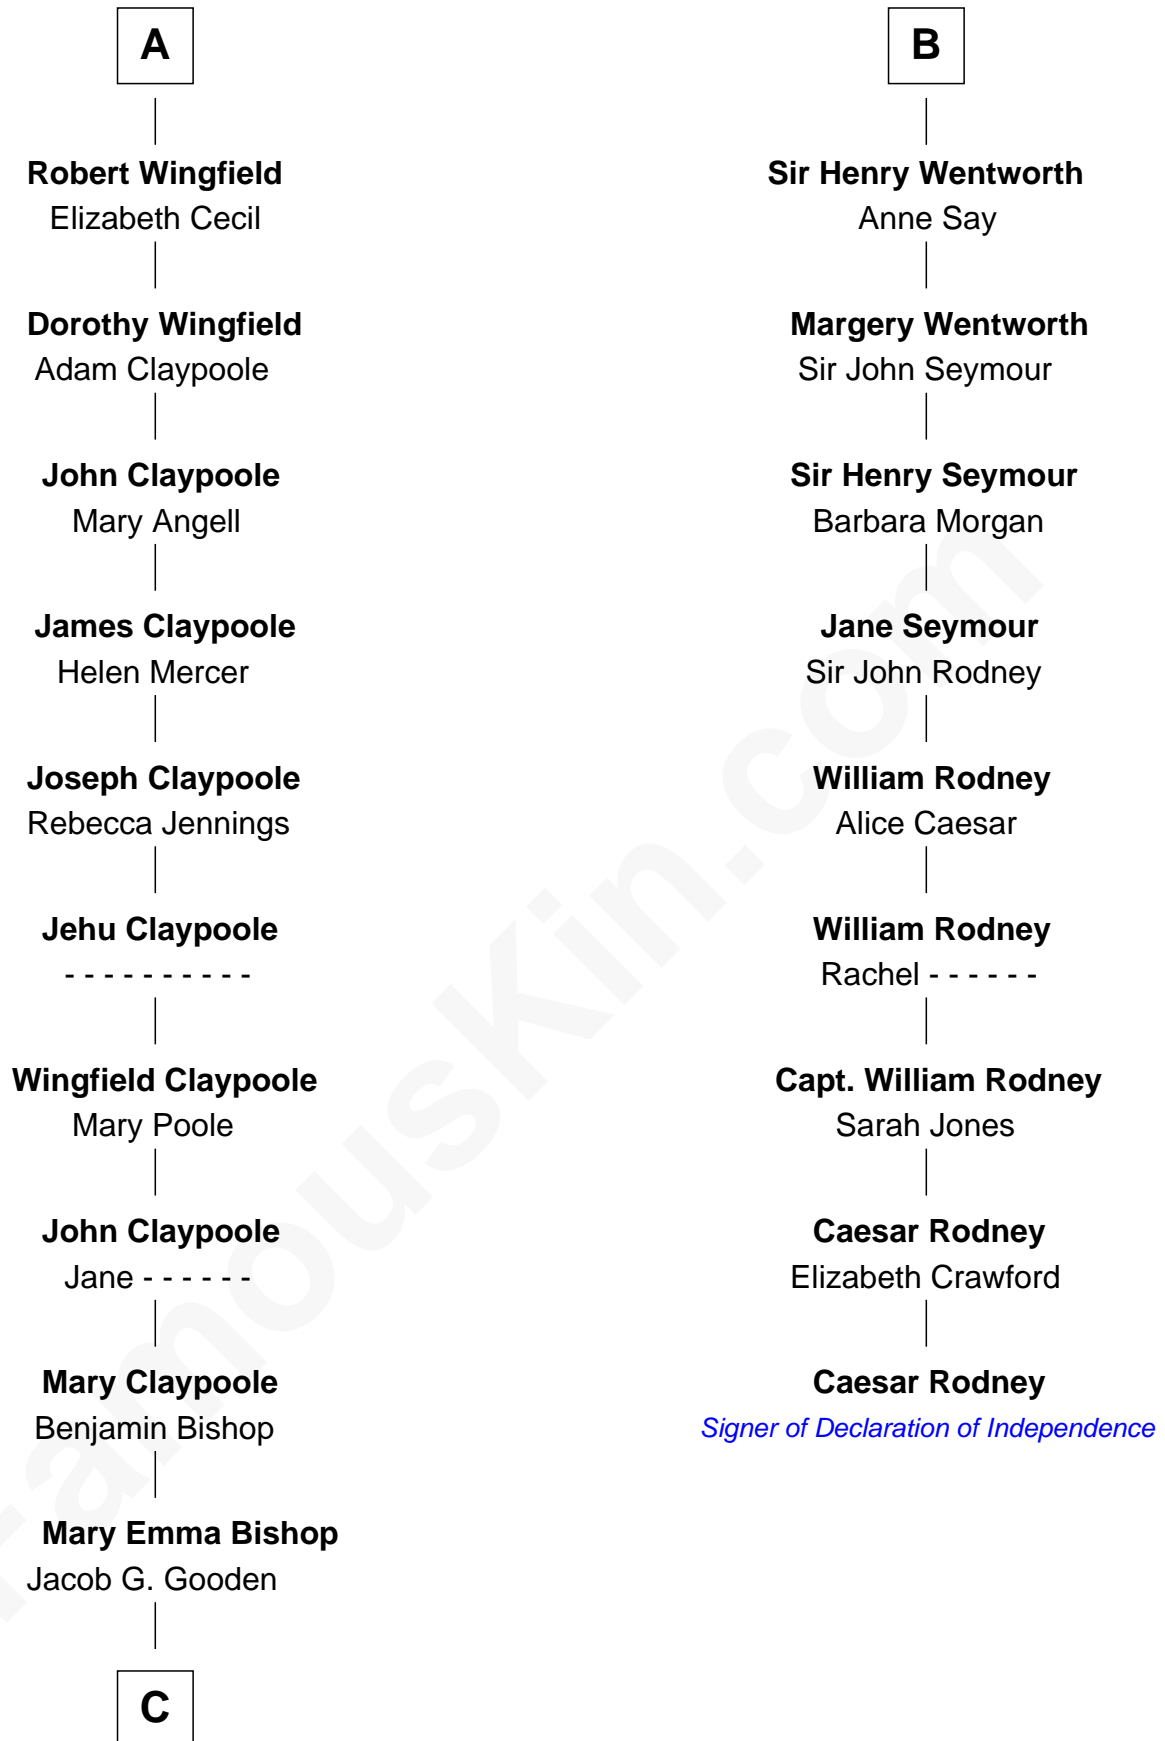

FamousKin.com Relationship Chart of

Valerie Bertinelli

Television Actress

15th cousin 5 times removed of

Caesar Rodney

Signer of the Declaration of Independence

C

—
Ida P. Gooden
Joseph D. Carvin

—
Lester Vodges Carvin
Elizabeth - - - - -

—
Nancy L. Carvin
Andrew Francis Bertinelli

—
Valerie Bertinelli
Television Actress

FamousKin.com