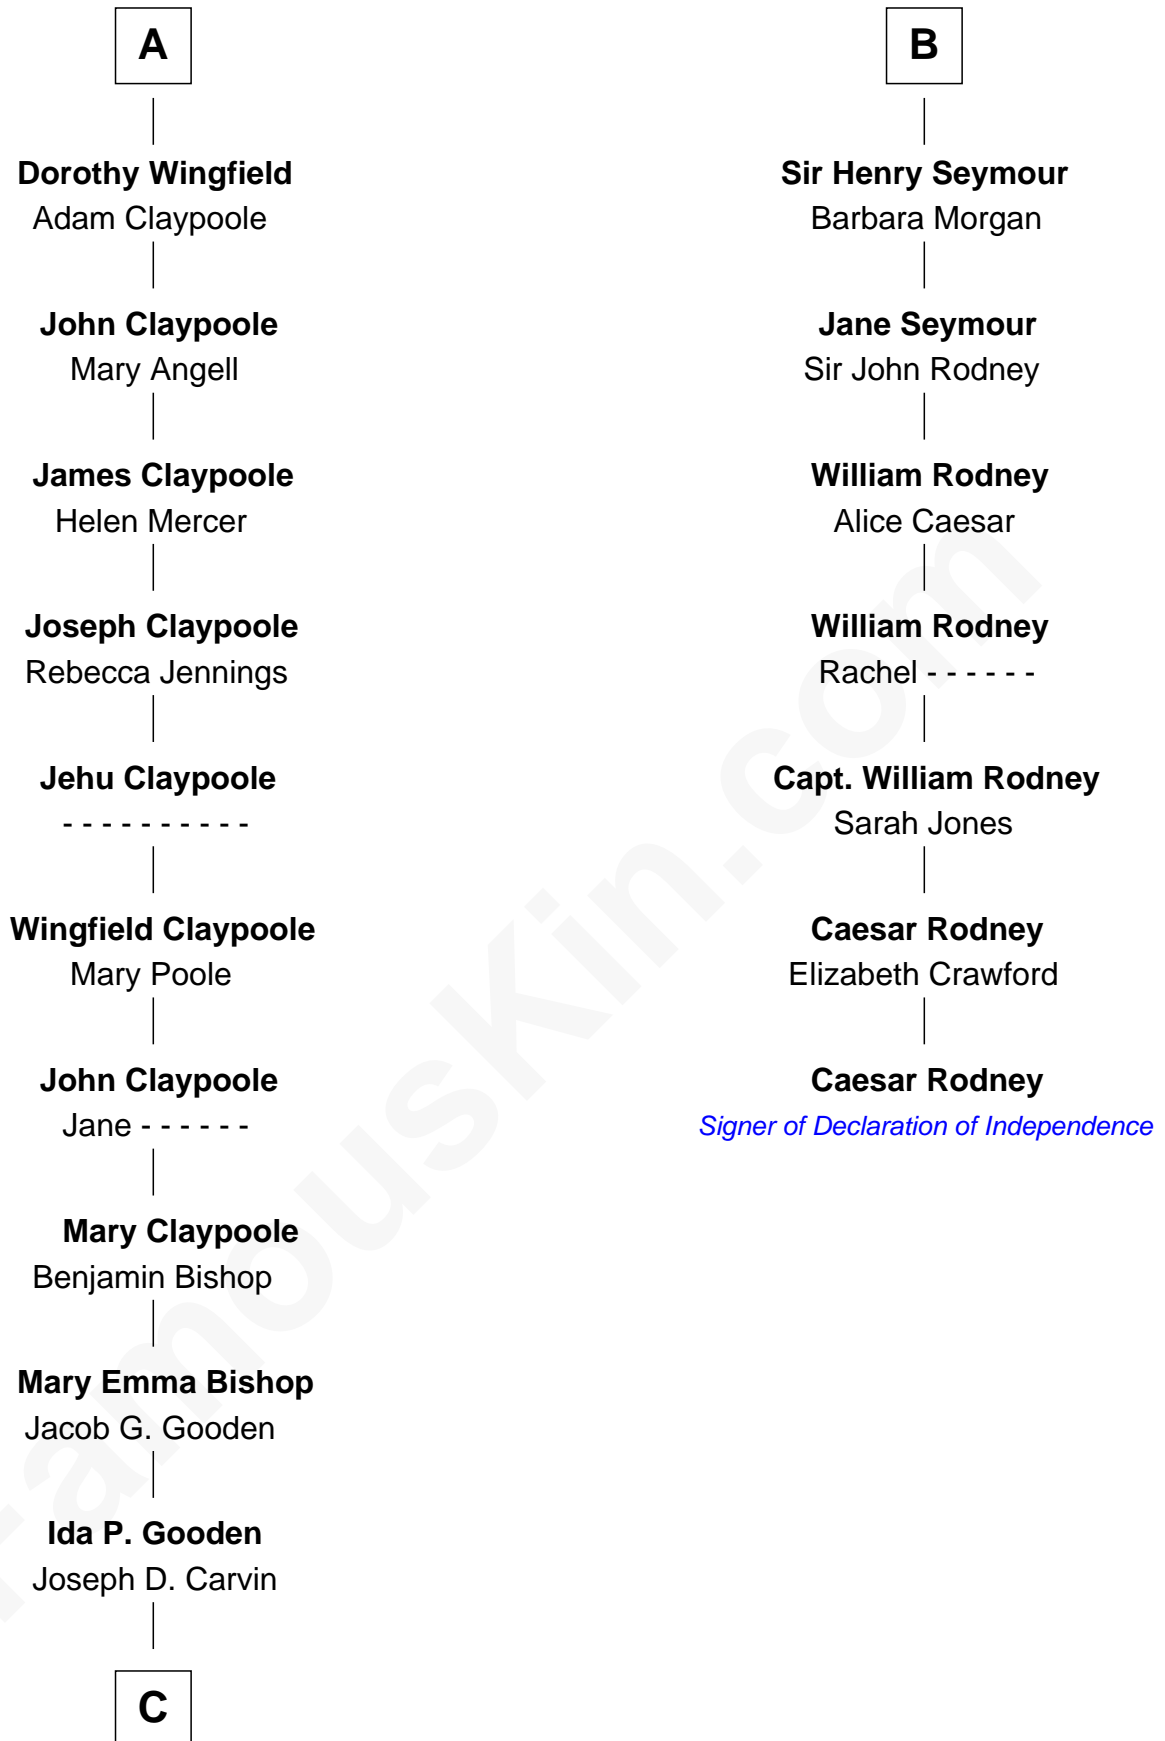

# FamousKin.com Relationship Chart of

**Valerie Bertinelli**

*Television Actress*

13th cousin 6 times removed of

**Caesar Rodney**

*Signer of the Declaration of Independence*

**Henry Plantagenet**

Maud de Chaworth

**Eleanor Plantagenet**

Richard Fitzalan

**Sir Richard Fitzalan**

Elizabeth de Bohun

**Elizabeth Fitzalan**

Sir Robert Goushill

**Elizabeth Goushill**

Sir Robert Wingfield

**Sir Henry Wingfield**

Elizabeth Rookes

**Robert Wingfield**

Margery Quarles

**Robert Wingfield**

Elizabeth Cecil

**A**

**Mary Plantagenet**

Sir Philip Wentworth

**Sir Henry Wentworth**

Anne Say

**Margery Wentworth**

Sir John Seymour

**B**

**C**

—  
**Lester Vodges Carvin**