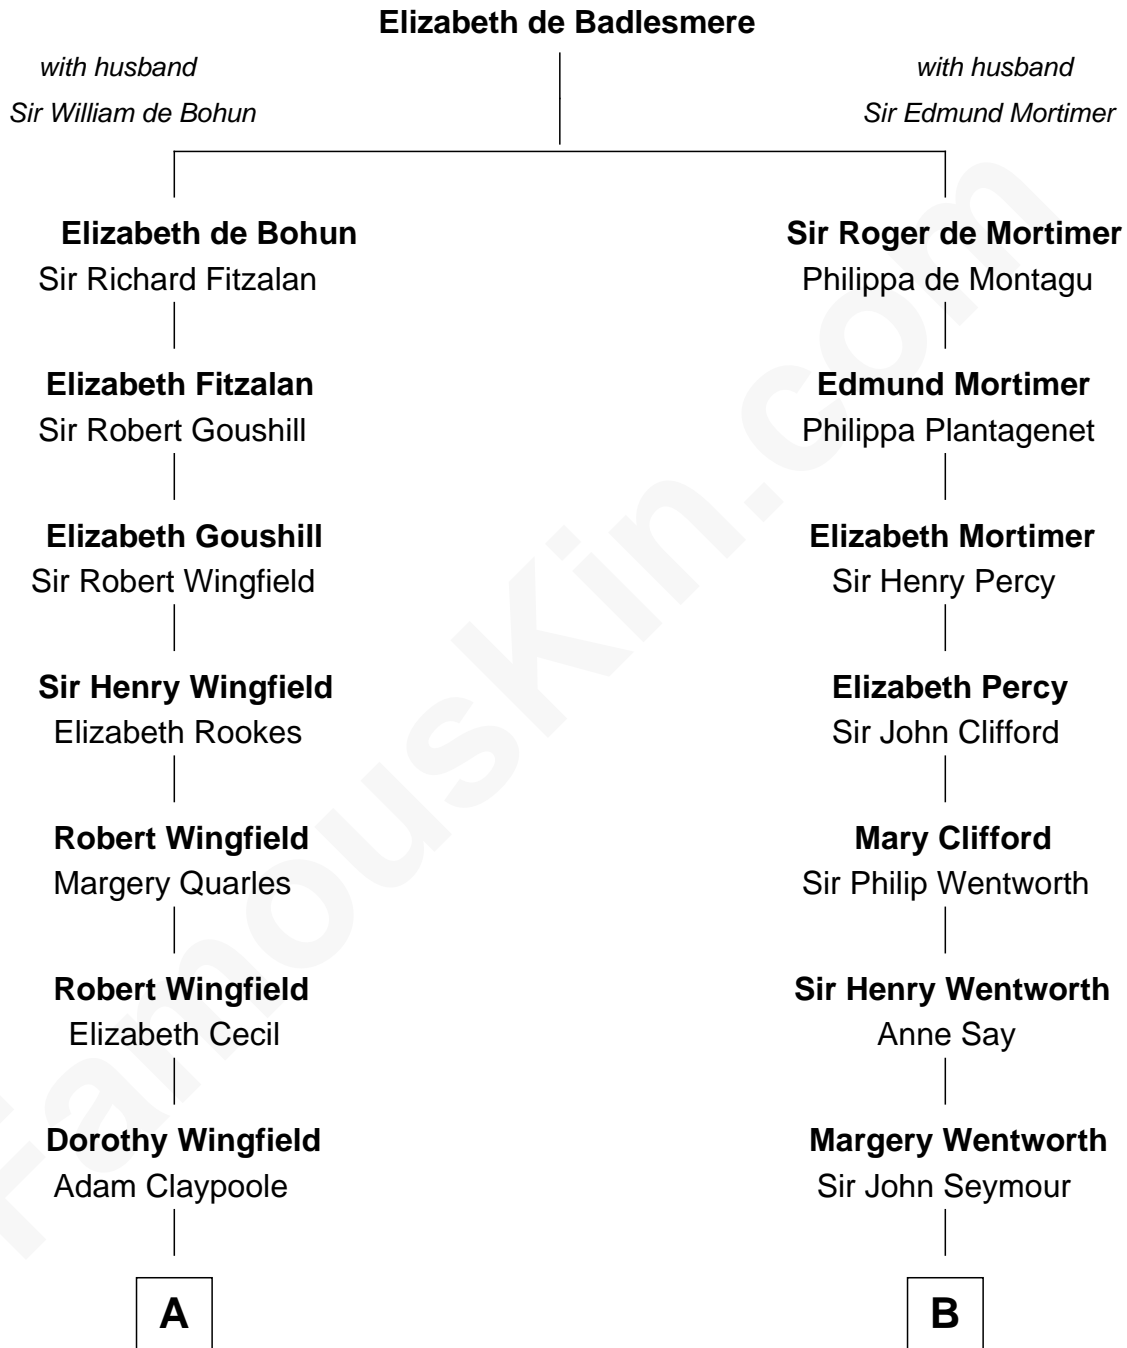

FamousKin.com Relationship Chart of

Valerie Bertinelli

Television Actress

13th cousin 5 times removed of

Caesar Rodney

Signer of the Declaration of Independence

C

Nancy L. Carvin
Andrew Francis Bertinelli