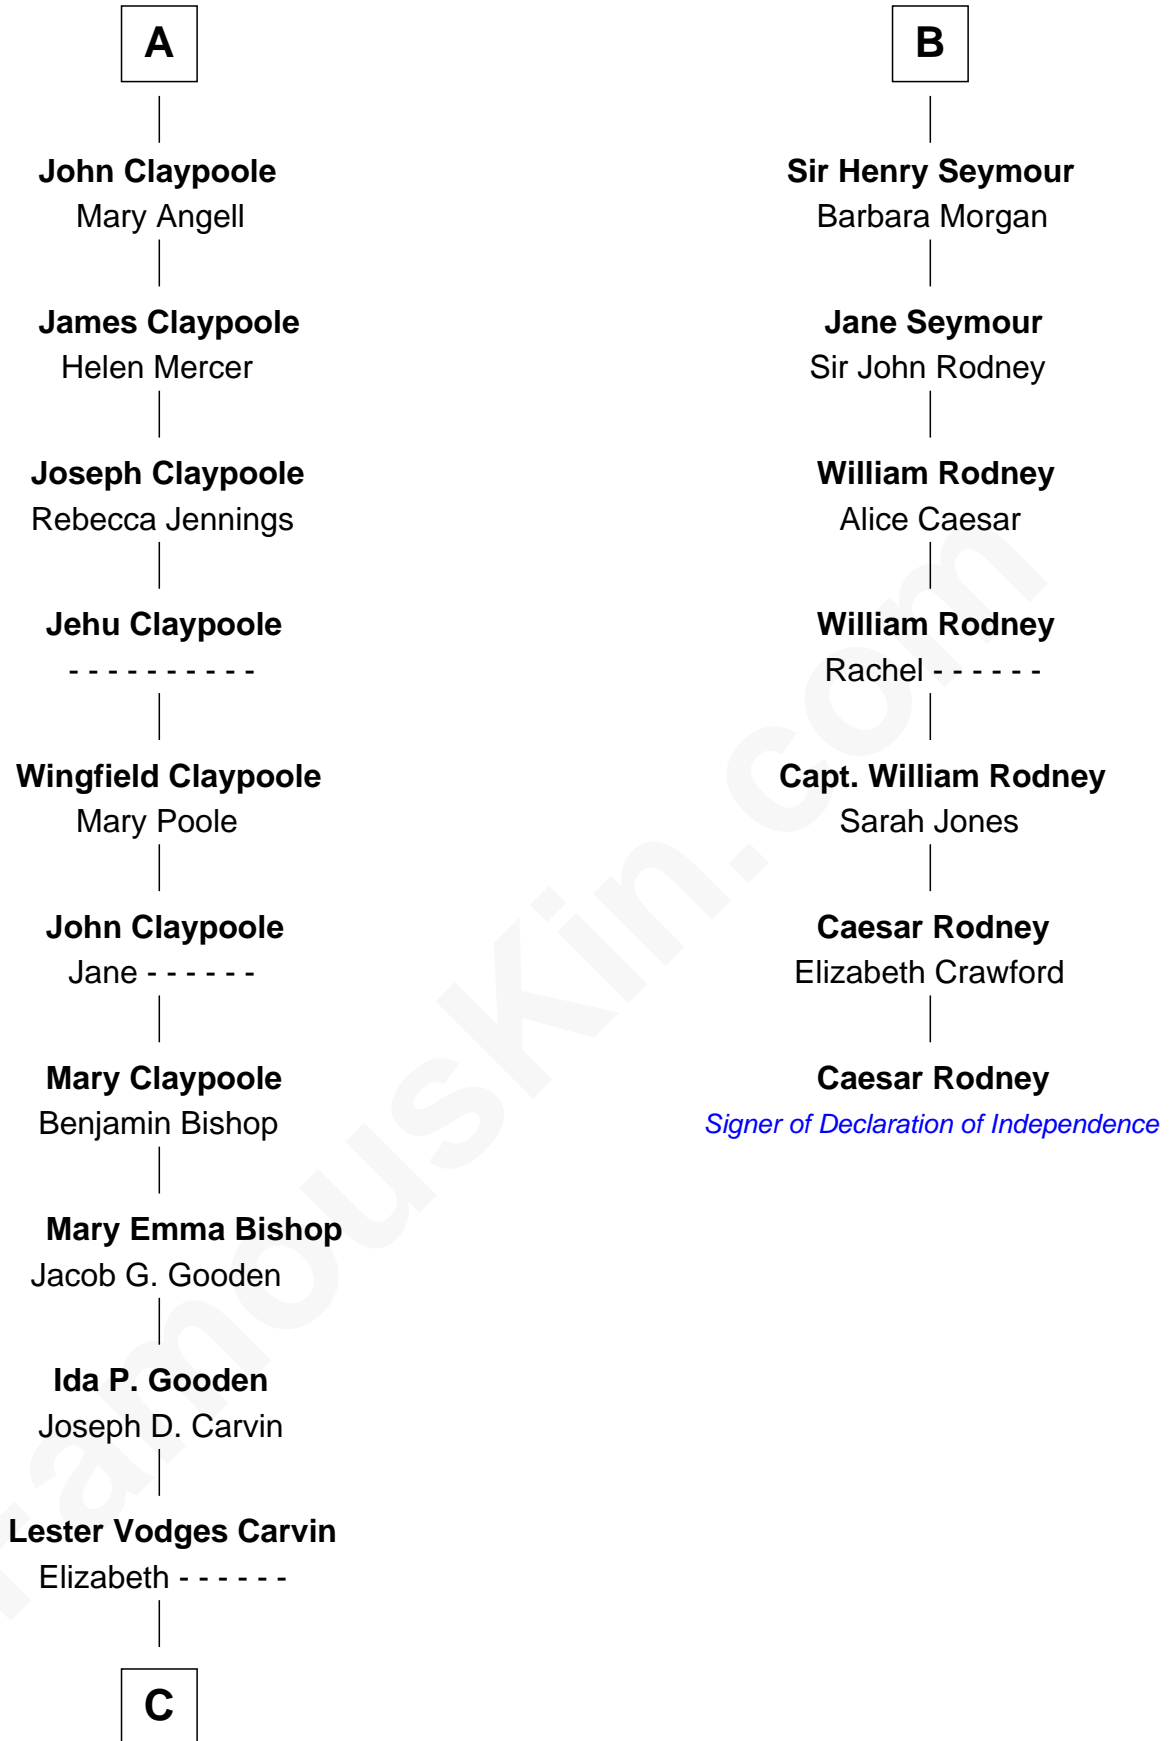

FamousKin.com Relationship Chart of

Valerie Bertinelli

Television Actress

13th cousin 5 times removed of

Caesar Rodney

Signer of the Declaration of Independence

C

Nancy L. Carvin
Andrew Francis Bertinelli