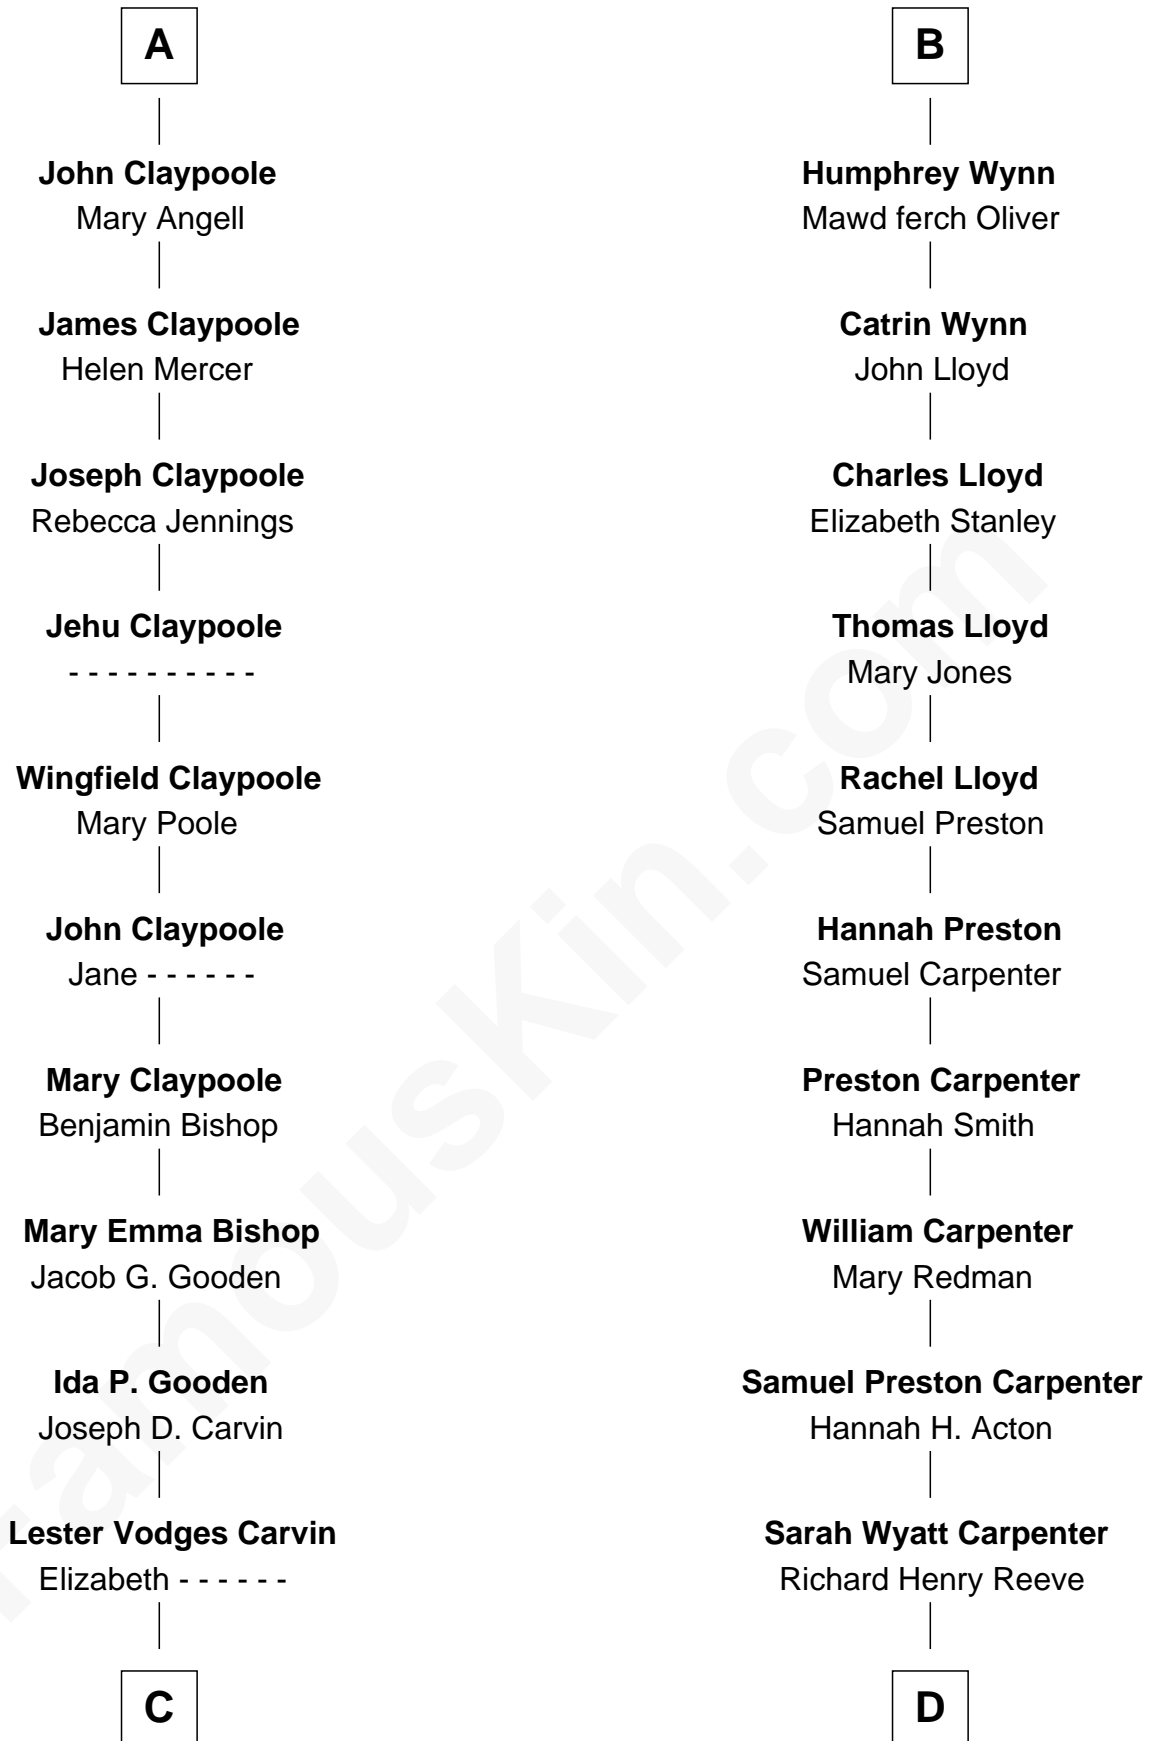

FamousKin.com Relationship Chart of

Valerie Bertinelli

Television Actress

18th cousin 2 times removed of

Christopher Reeve

Movie Actor

C

Nancy L. Carvin
Andrew Francis Bertinelli

Valerie Bertinelli
Television Actress

D

Augustus Henry Reeve
Margaretta Willis Baldwin

Richard Henry Reeve
Anne Conrad D'Olier

Franklin D'Olier Reeve
Barbara Pitney Lamb

Christopher Reeve
Movie Actor