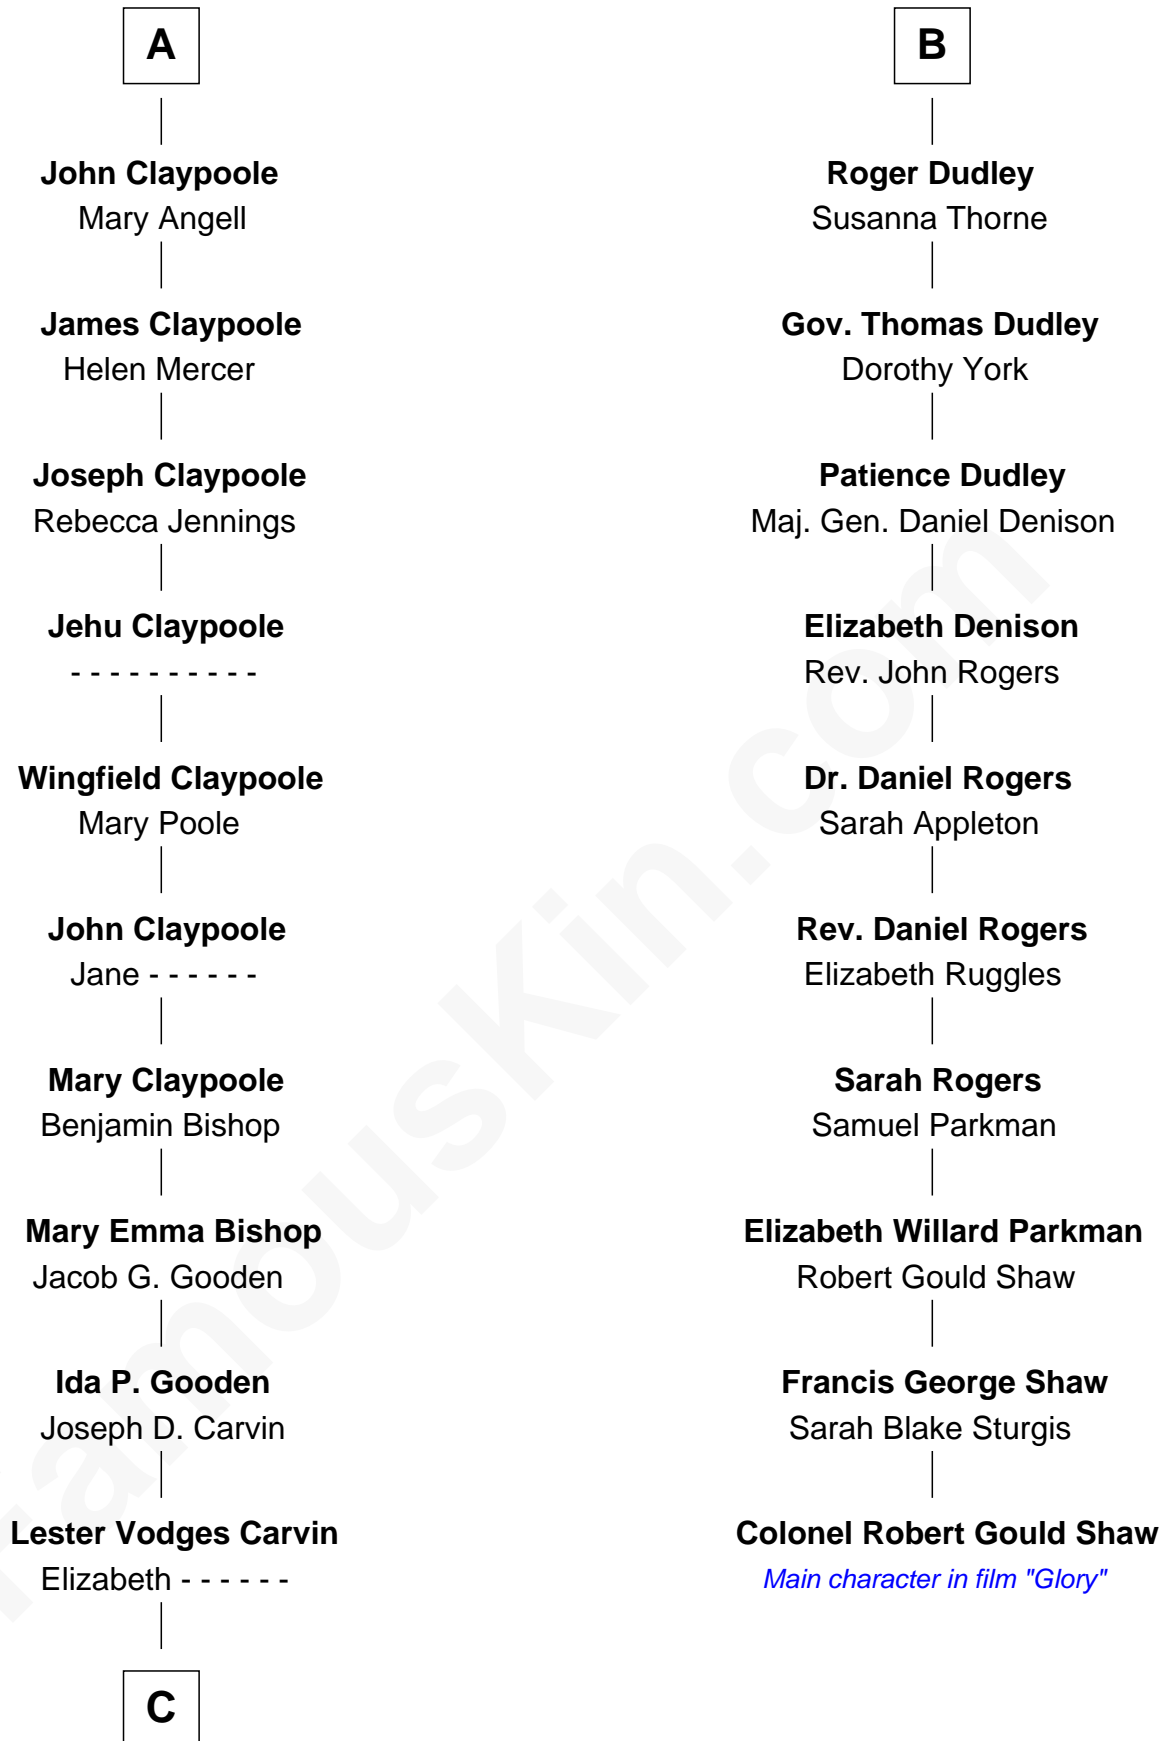

FamousKin.com Relationship Chart of

Valerie Bertinelli

Television Actress

16th cousin 2 times removed of

Colonel Robert Gould Shaw

U.S. Civil War leader of film "Glory" fame

C

Nancy L. Carvin
Andrew Francis Bertinelli