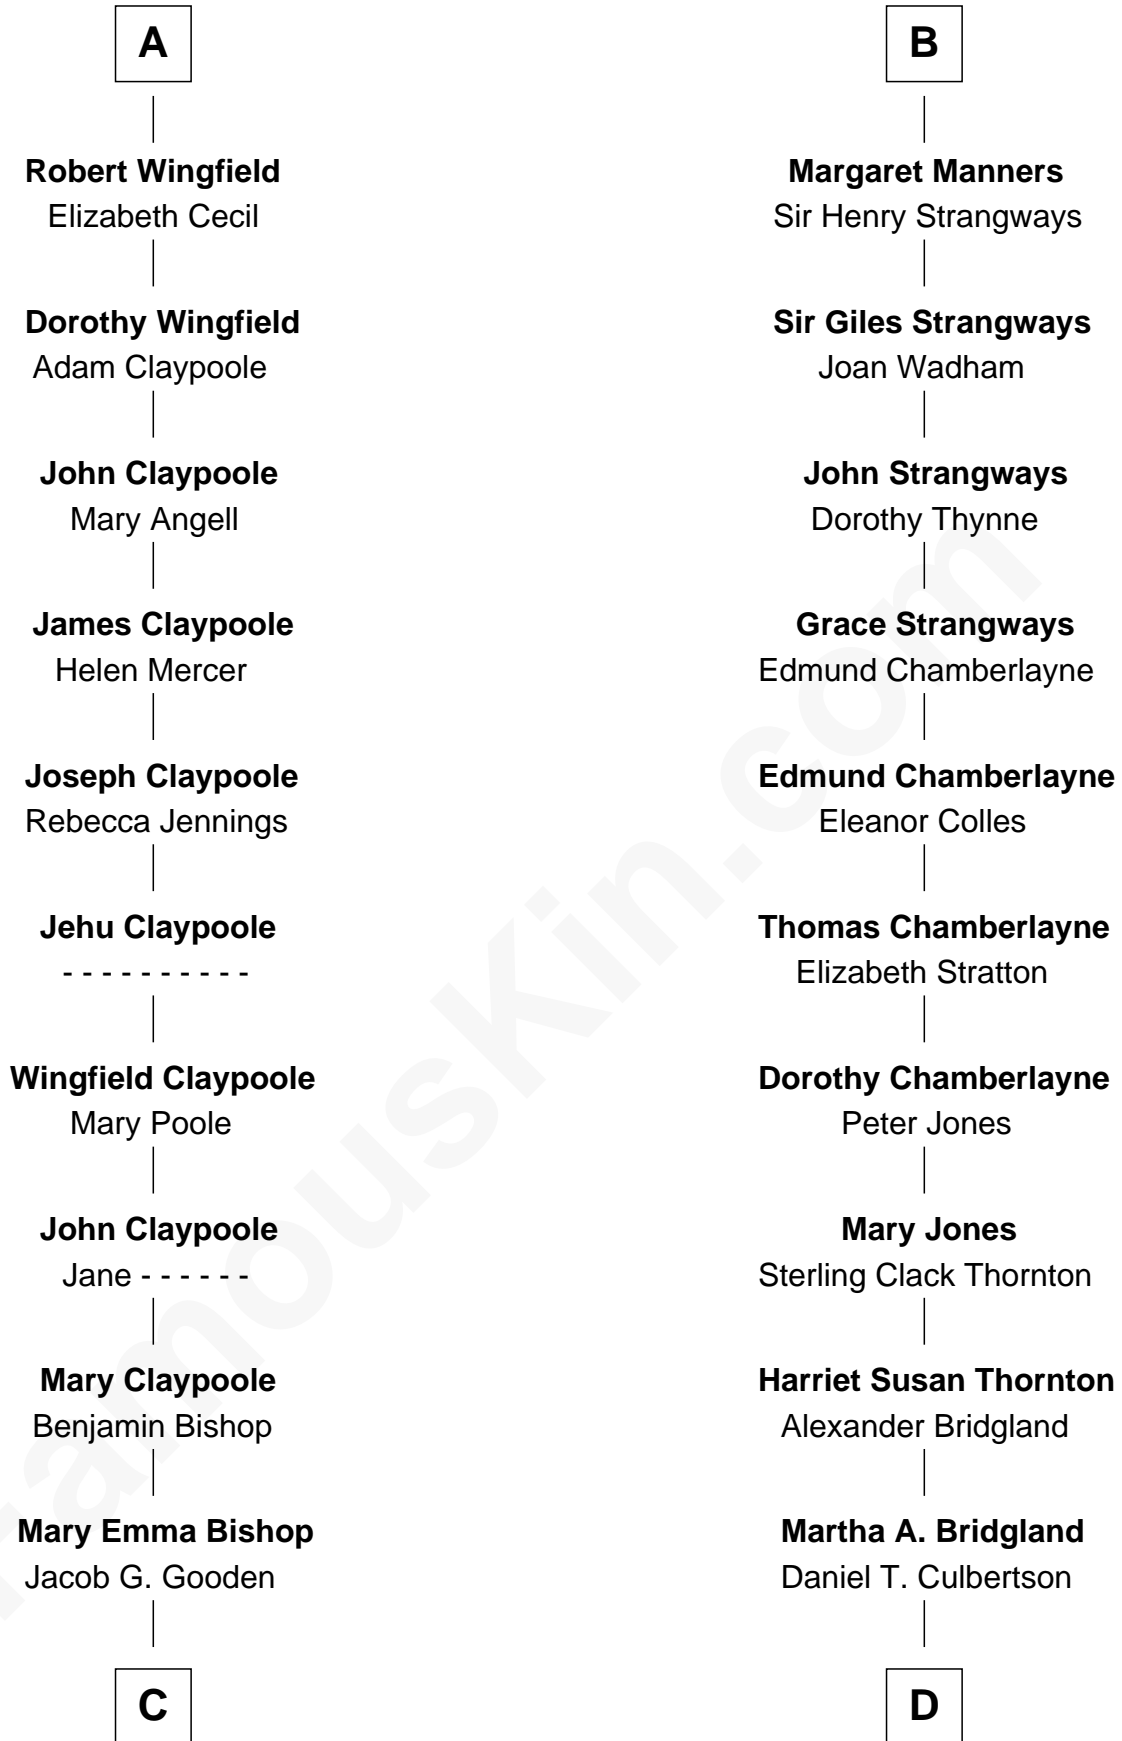

FamousKin.com Relationship Chart of

Valerie Bertinelli

Television Actress

19th cousin 1 time removed of

Steve McQueen

Movie Actor

FamousKin.com