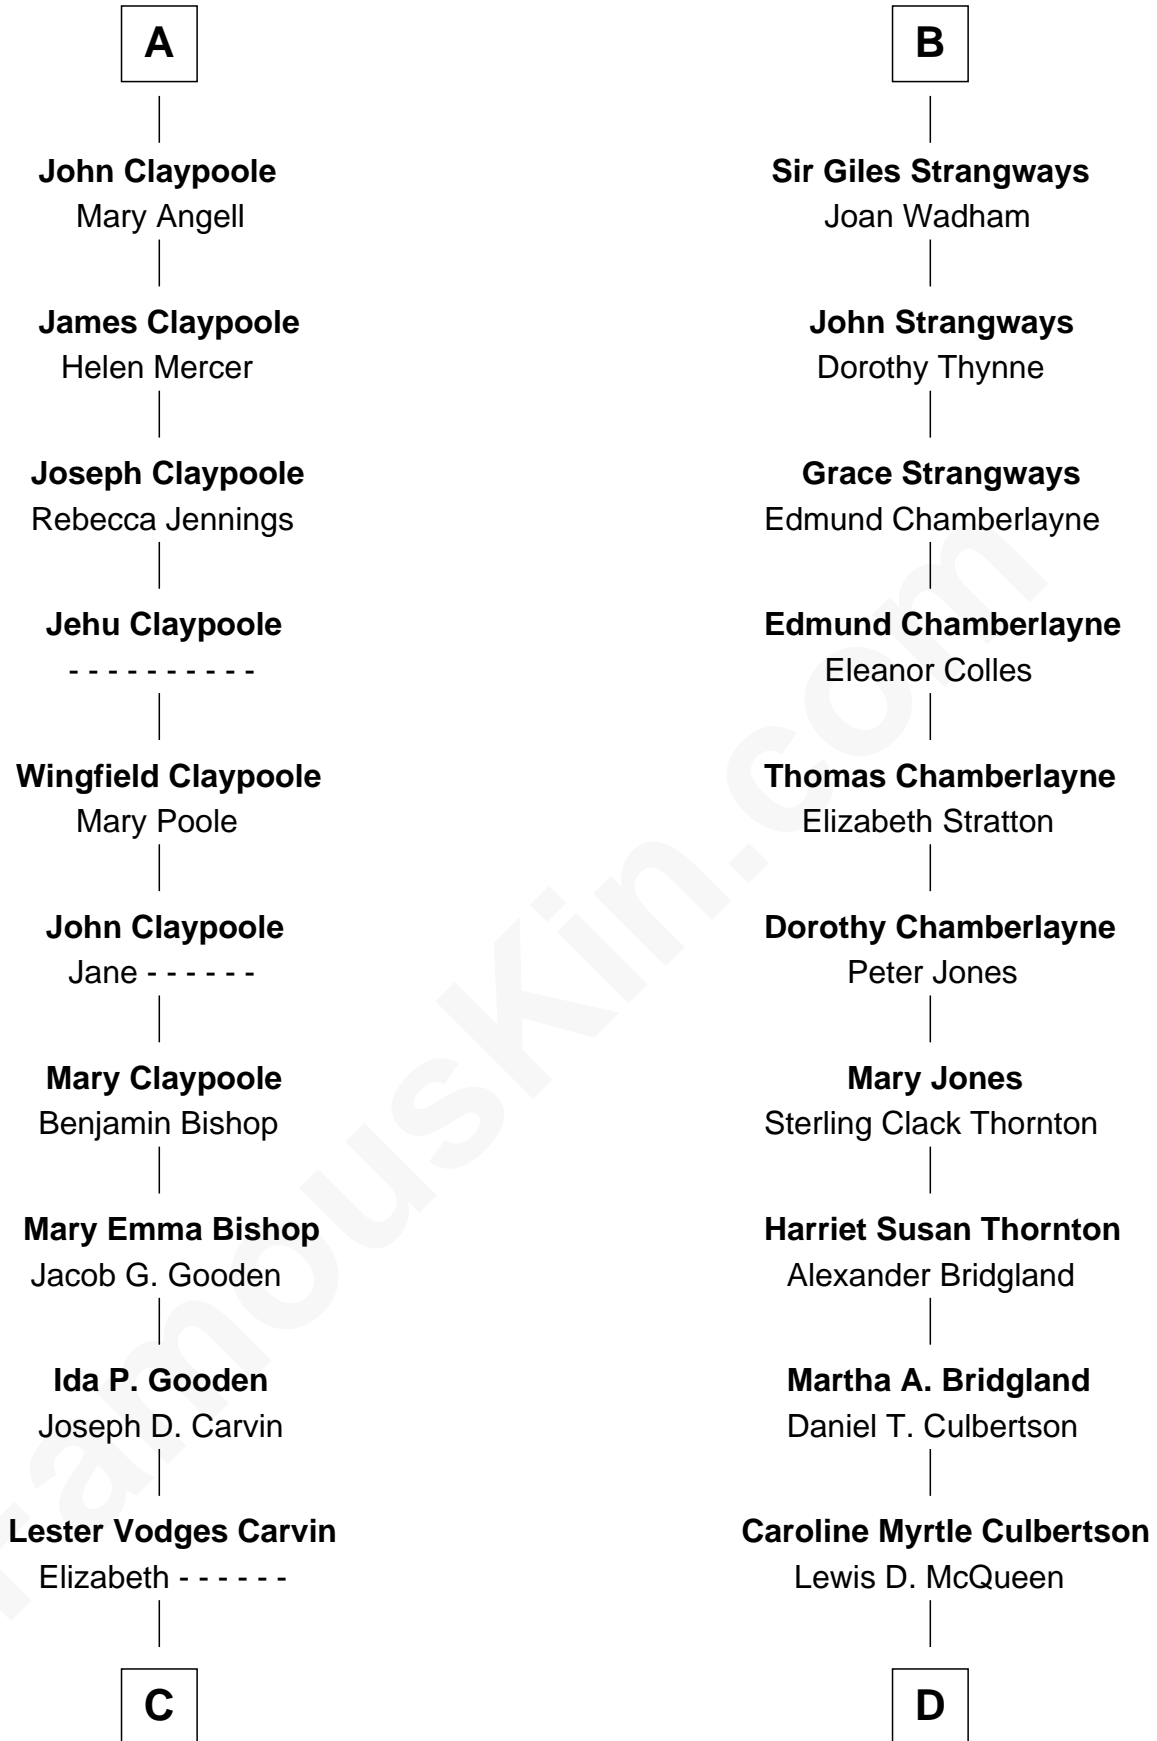

FamousKin.com Relationship Chart of

Valerie Bertinelli

Television Actress

18th cousin of

Steve McQueen

Movie Actor

Richard Fitzalan
Eleanor Plantagenet

C

Nancy L. Carvin
Andrew Francis Bertinelli

Valerie Bertinelli
Television Actress

D

William Terence McQueen
Julian Crawford

Steve McQueen
Movie Actor

FamousKin.com