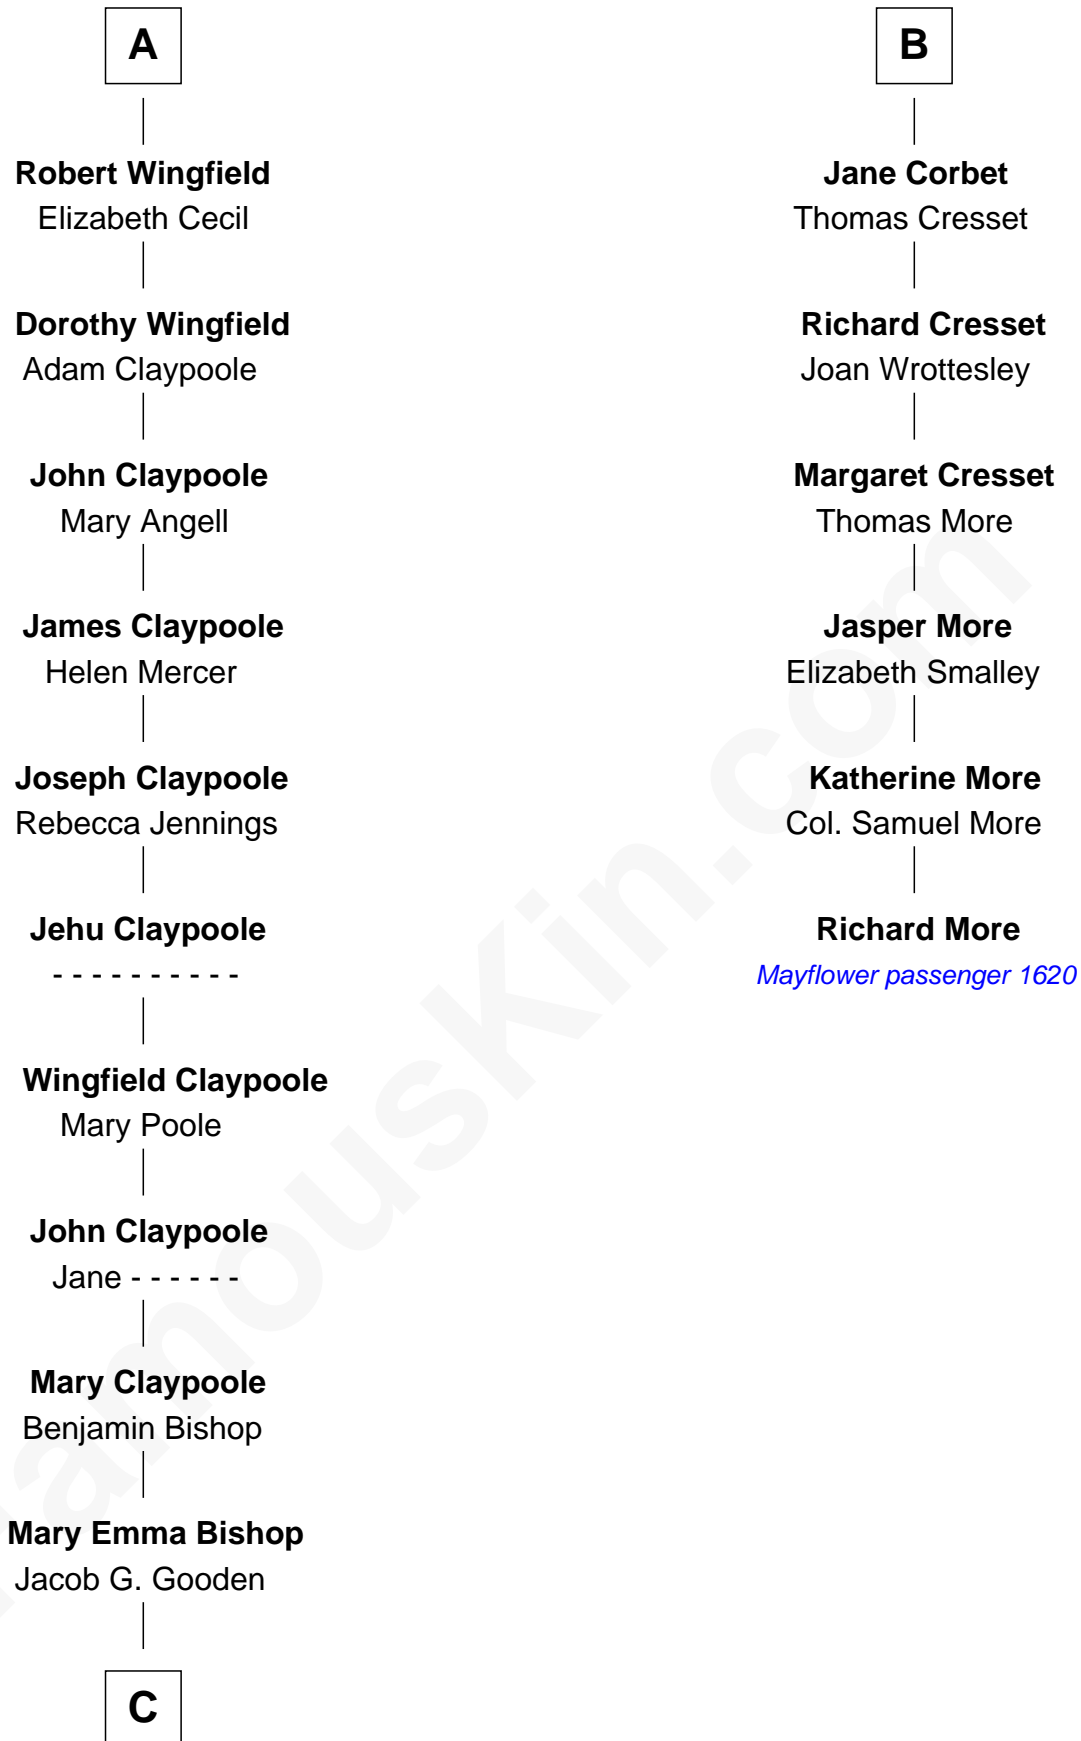

FamousKin.com Relationship Chart of

Valerie Bertinelli

Television Actress

MAYFLOWER

12th cousin 8 times removed of

Richard More

(c1614 - c1696) Mayflower passenger 1620

C

Ida P. Gooden
Joseph D. Carvin

Lester Vodges Carvin
Elizabeth - - - - -

Nancy L. Carvin
Andrew Francis Bertinelli

Valerie Bertinelli
Television Actress

FamousKin.com