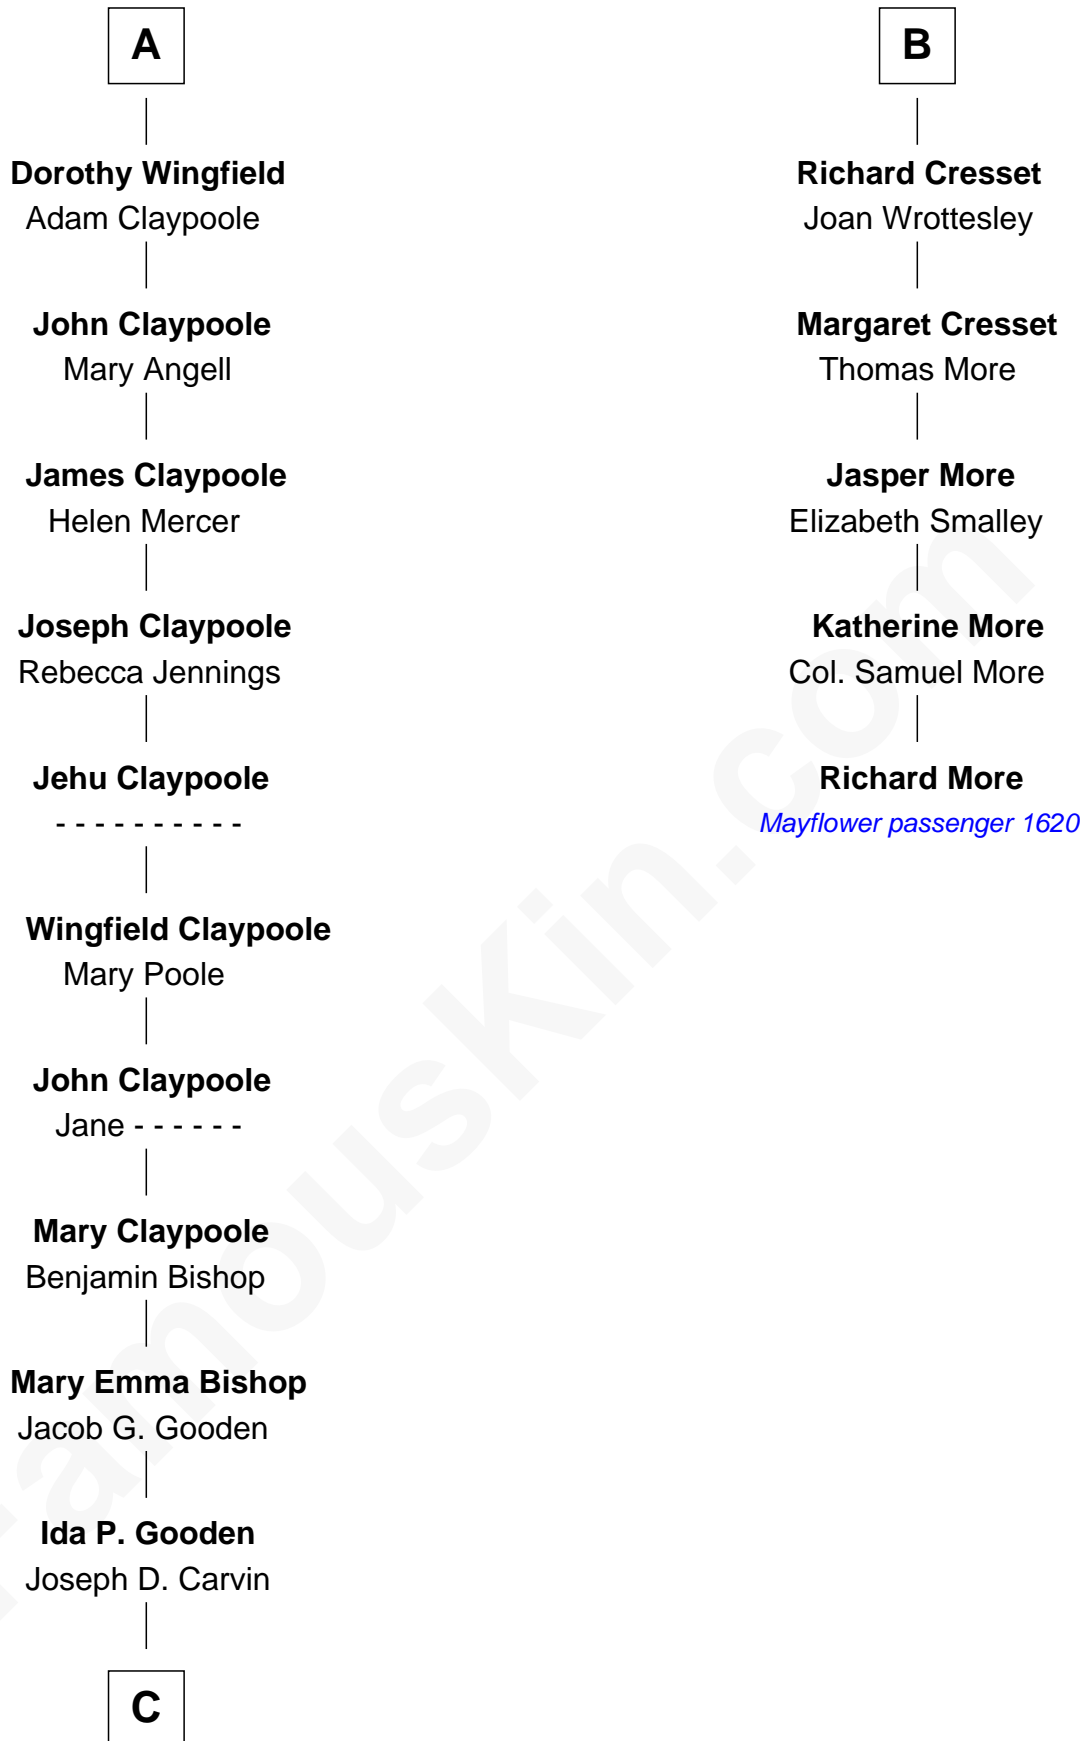

FamousKin.com Relationship Chart of

Valerie Bertinelli

Television Actress

11th cousin 8 times removed of

Richard More

(c1614 - c1696) Mayflower passenger 1620

MAYFLOWER

C

—
Lester Vodges Carvin

Elizabeth - - - - -

—
Nancy L. Carvin

Andrew Francis Bertinelli

—
Valerie Bertinelli

Television Actress

FamousKin.com