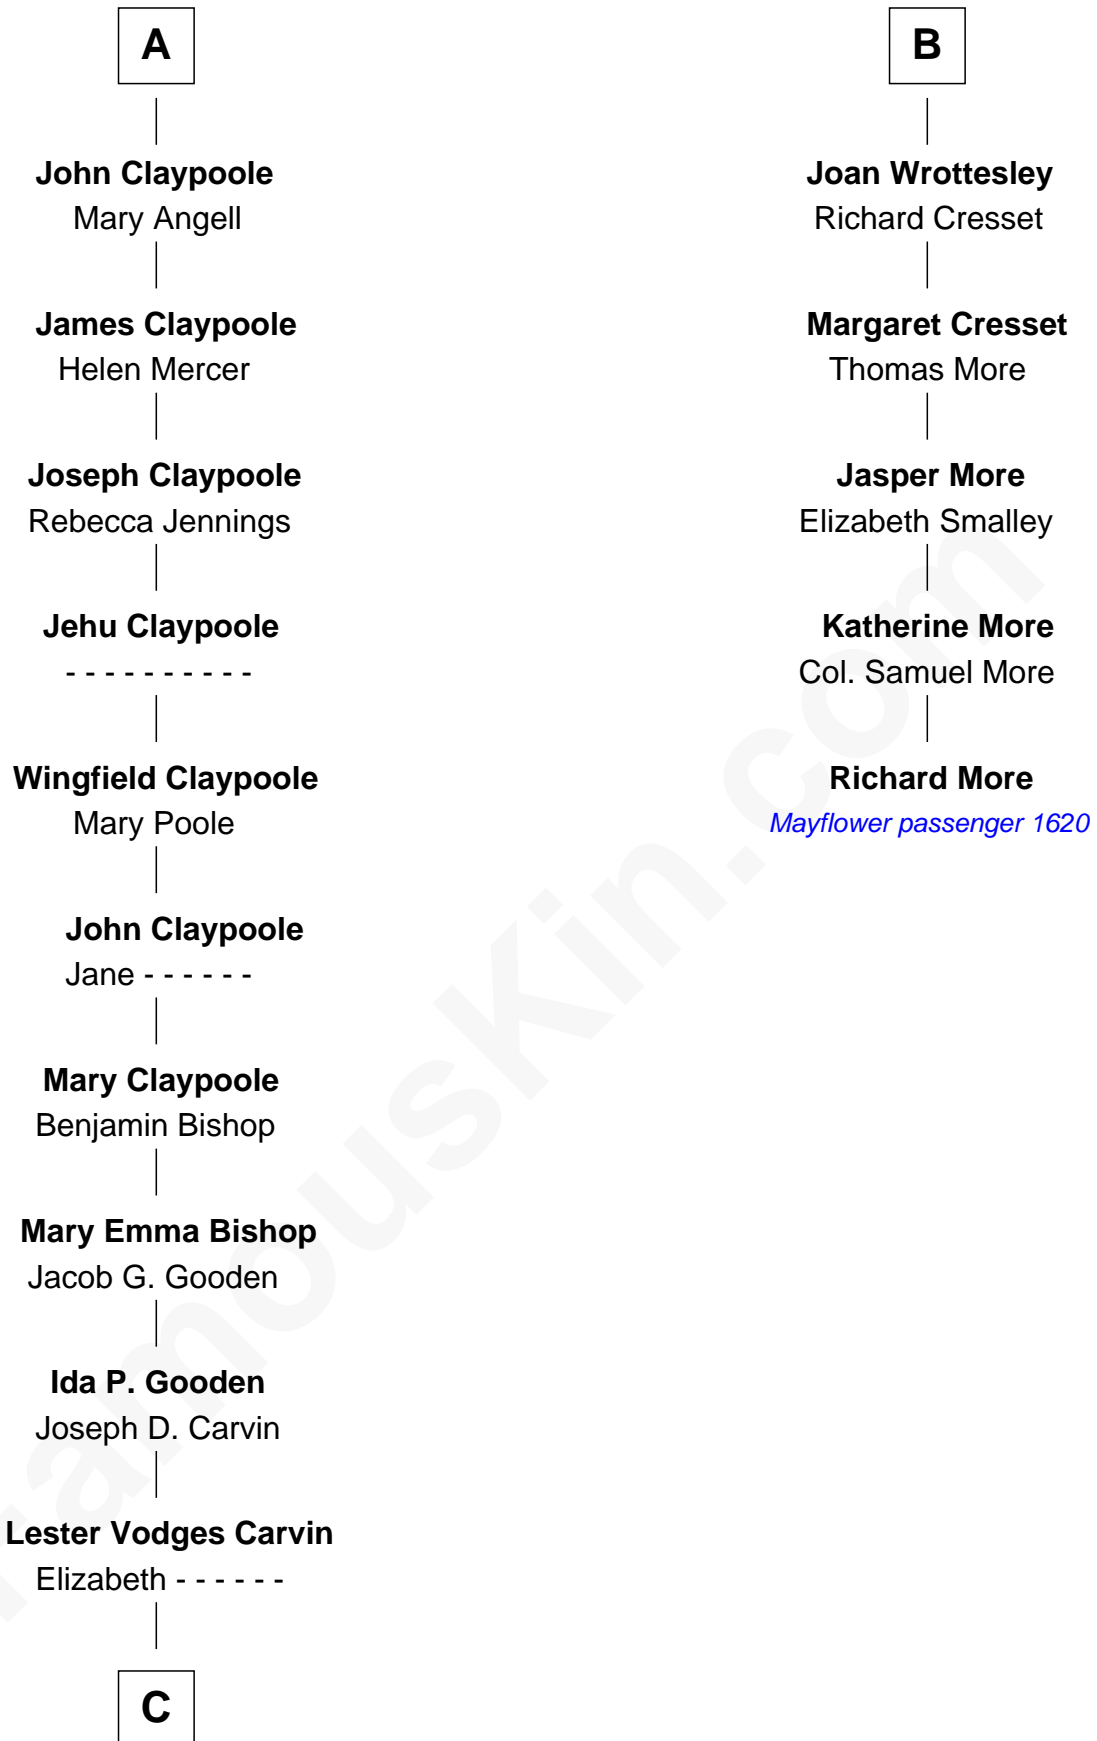

# FamousKin.com Relationship Chart of

**Valerie Bertinelli**

*Television Actress*

11th cousin 7 times removed of

**Richard More**

*(c1614 - c1696) Mayflower passenger 1620*

**MAYFLOWER**

**C**

**Nancy L. Carvin**  
Andrew Francis Bertinelli

**Valerie Bertinelli**  
*Television Actress*

FamousKin.com