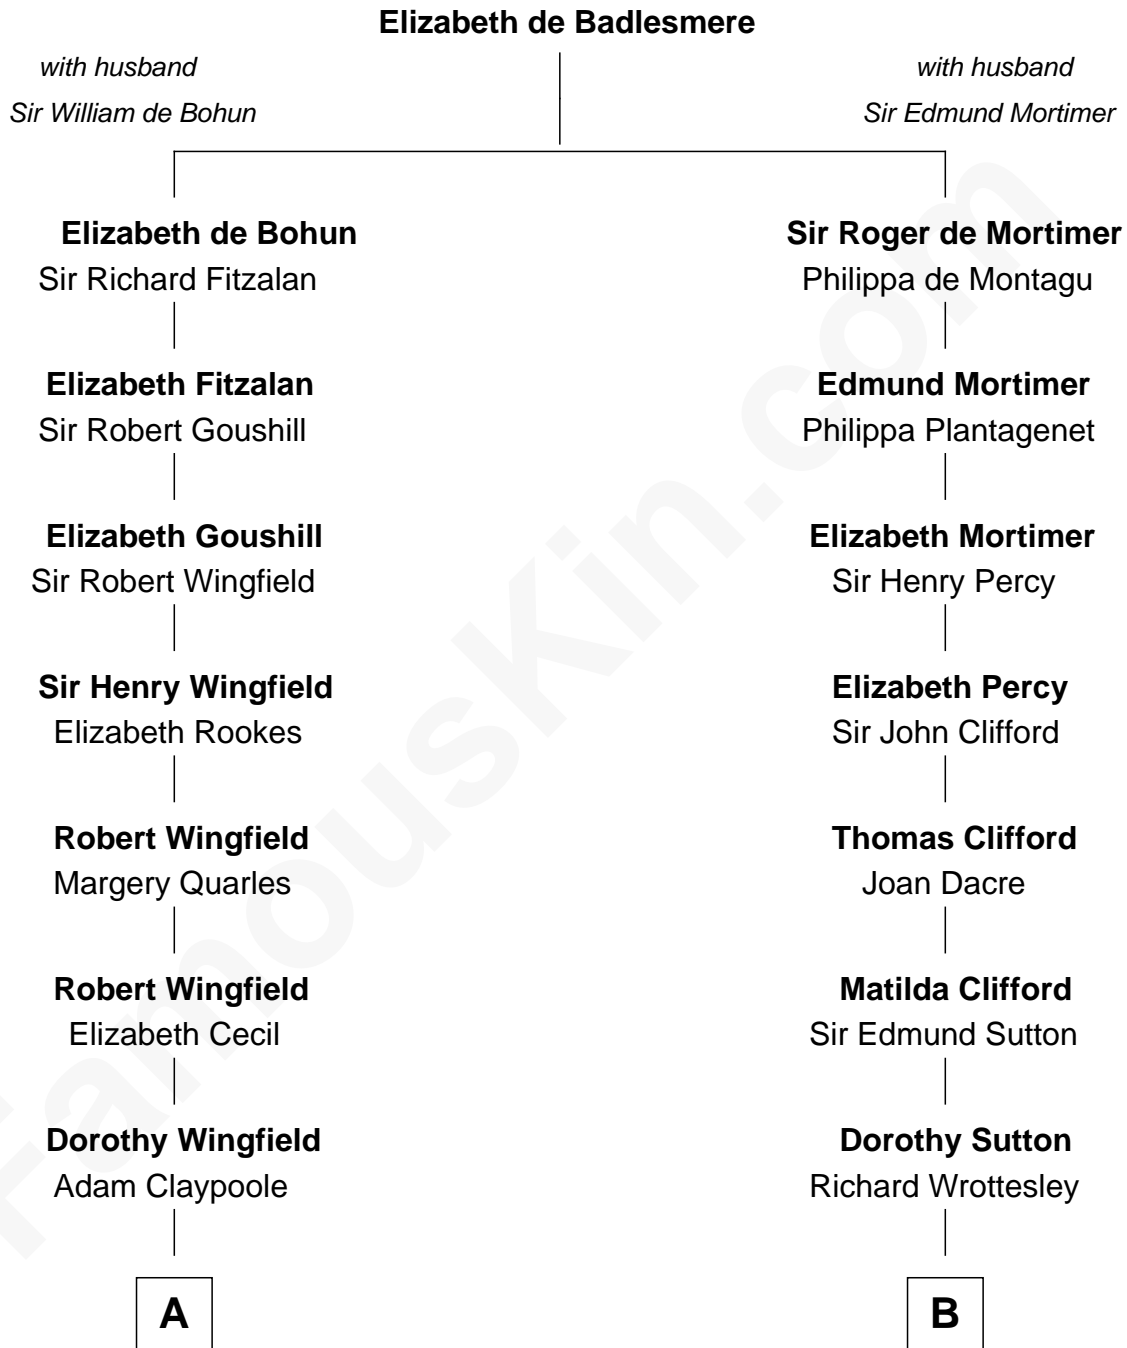

# FamousKin.com Relationship Chart of

**Valerie Bertinelli**

*Television Actress*

11th cousin 7 times removed of

**Richard More**

*(c1614 - c1696) Mayflower passenger 1620*

**MAYFLOWER**

**C**

**Nancy L. Carvin**  
Andrew Francis Bertinelli

**Valerie Bertinelli**  
*Television Actress*

FamousKin.com