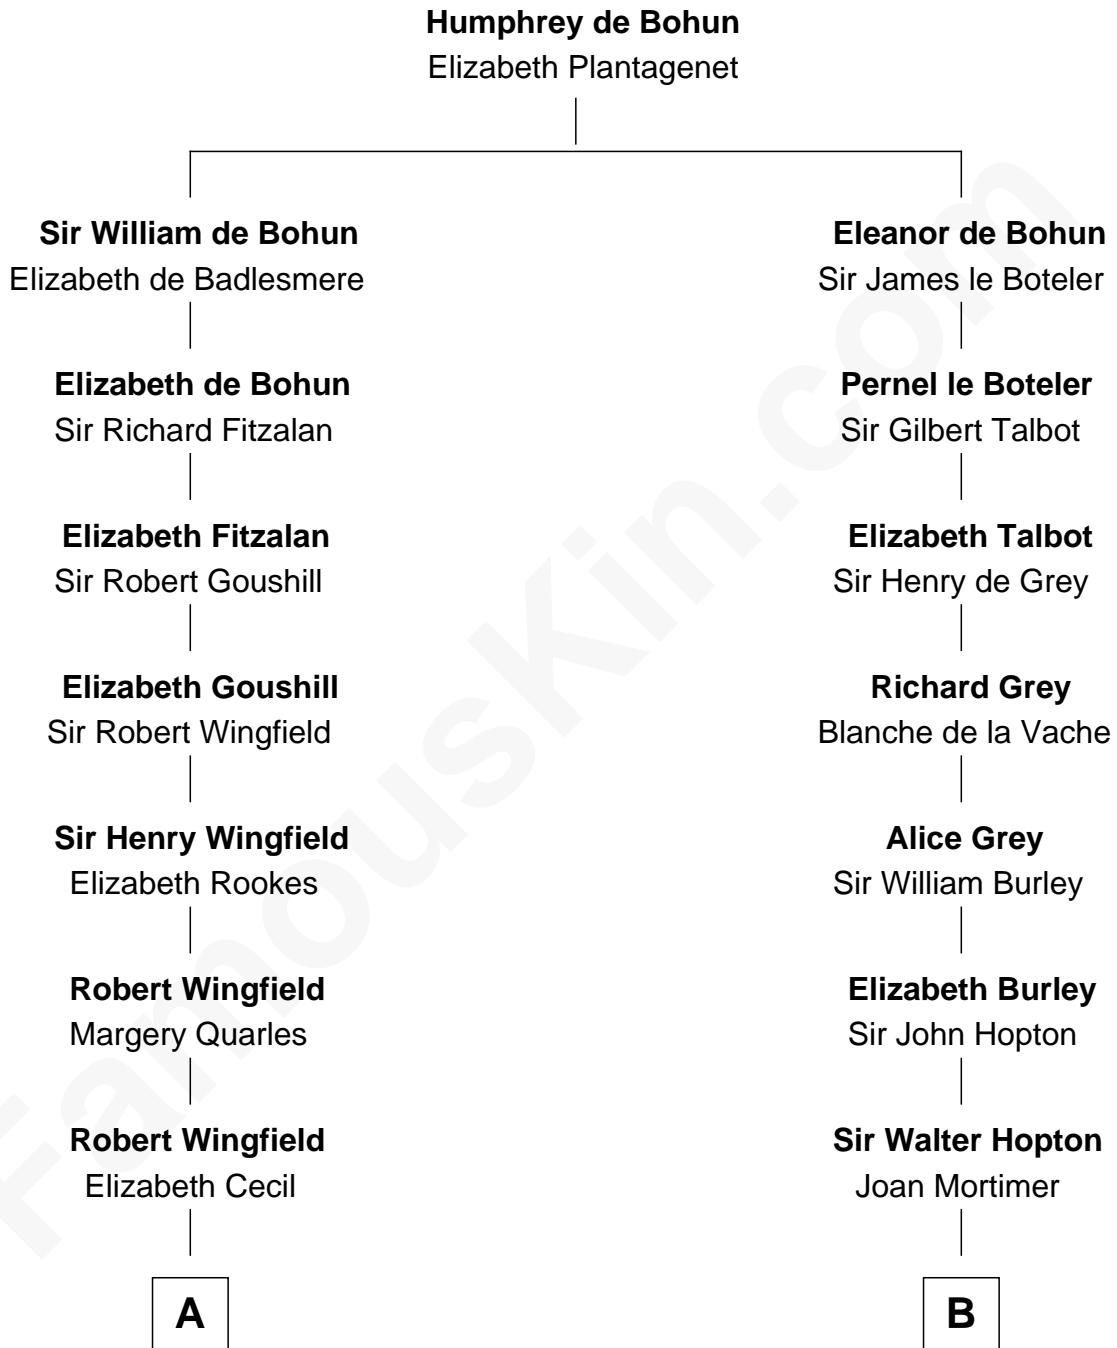

FamousKin.com Relationship Chart of

Valerie Bertinelli

Television Actress

14th cousin 5 times removed of

Richard More

(c1614 - c1696) Mayflower passenger 1620

MAYFLOWER

C

—
Lester Vodges Carvin

Elizabeth - - - - -

—
Nancy L. Carvin

Andrew Francis Bertinelli

—
Valerie Bertinelli

Television Actress

FamousKin.com