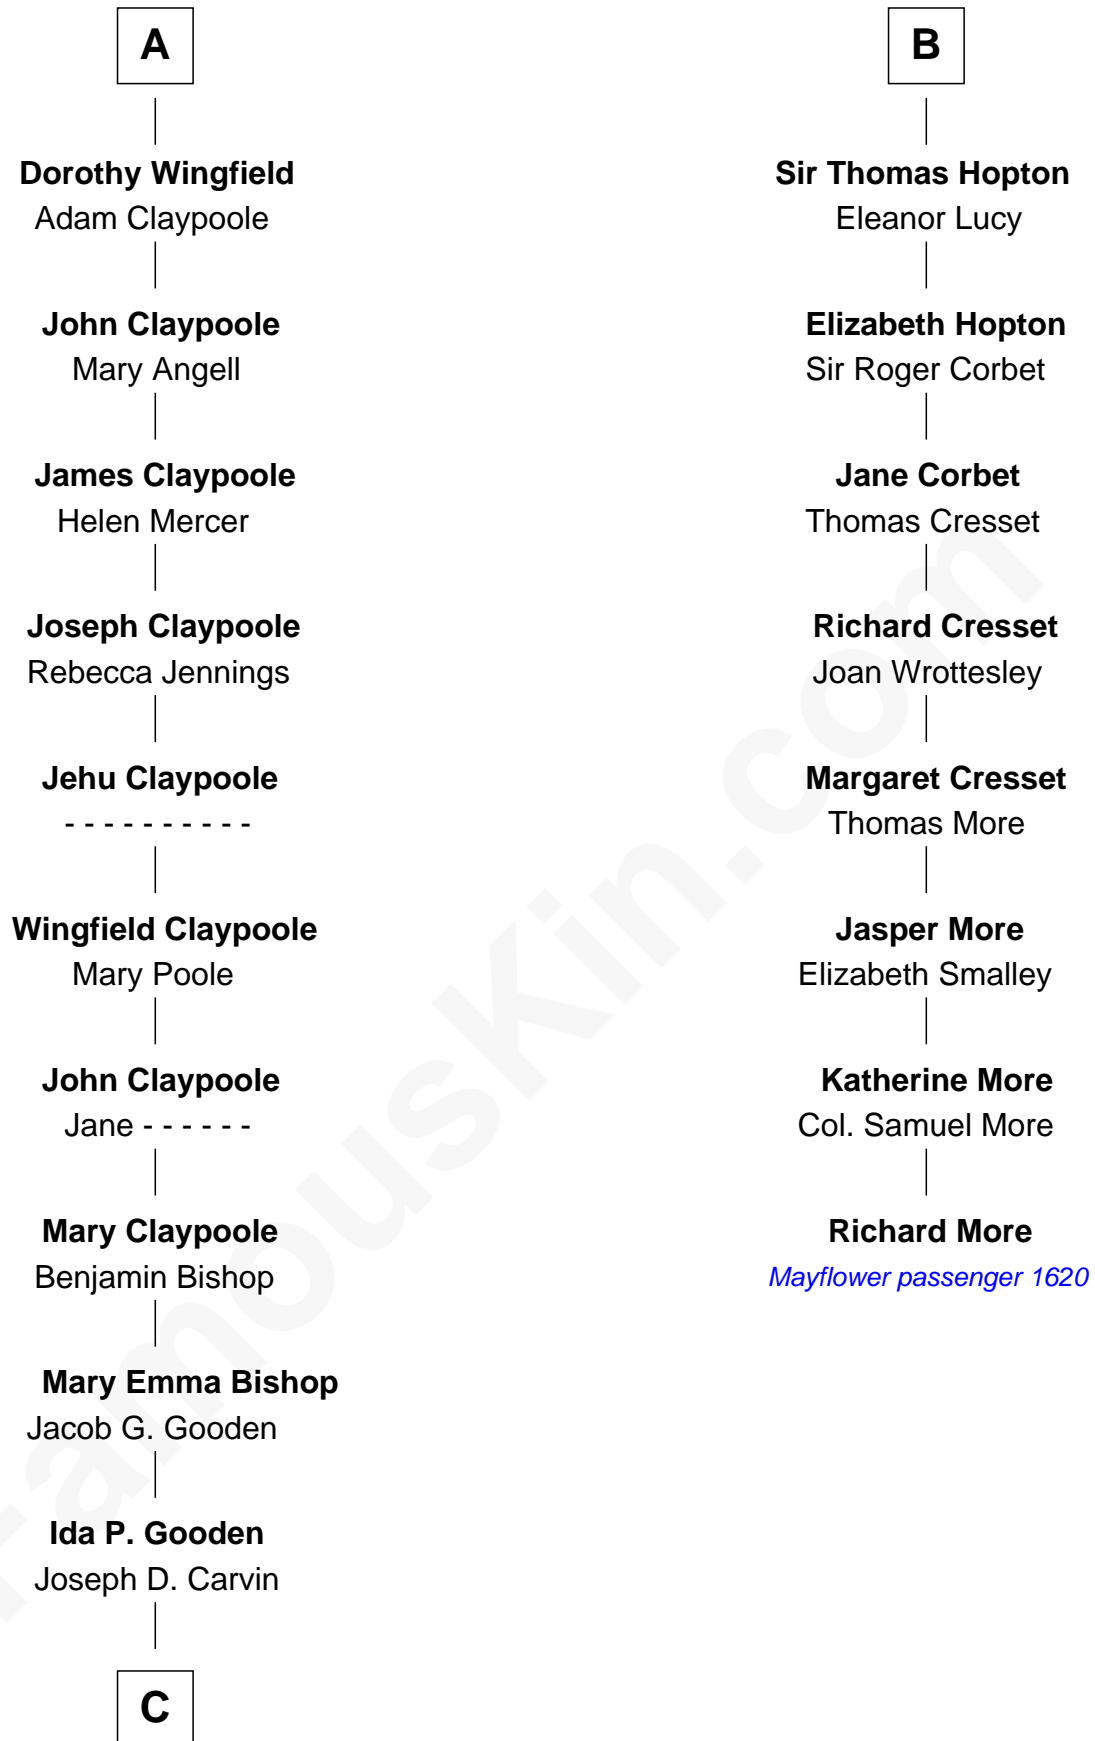

FamousKin.com Relationship Chart of

Valerie Bertinelli

Television Actress

14th cousin 5 times removed of

Richard More

(c1614 - c1696) Mayflower passenger 1620

MAYFLOWER

C

—
Lester Vodges Carvin

Elizabeth - - - - -

—
Nancy L. Carvin

Andrew Francis Bertinelli

—
Valerie Bertinelli

Television Actress

FamousKin.com