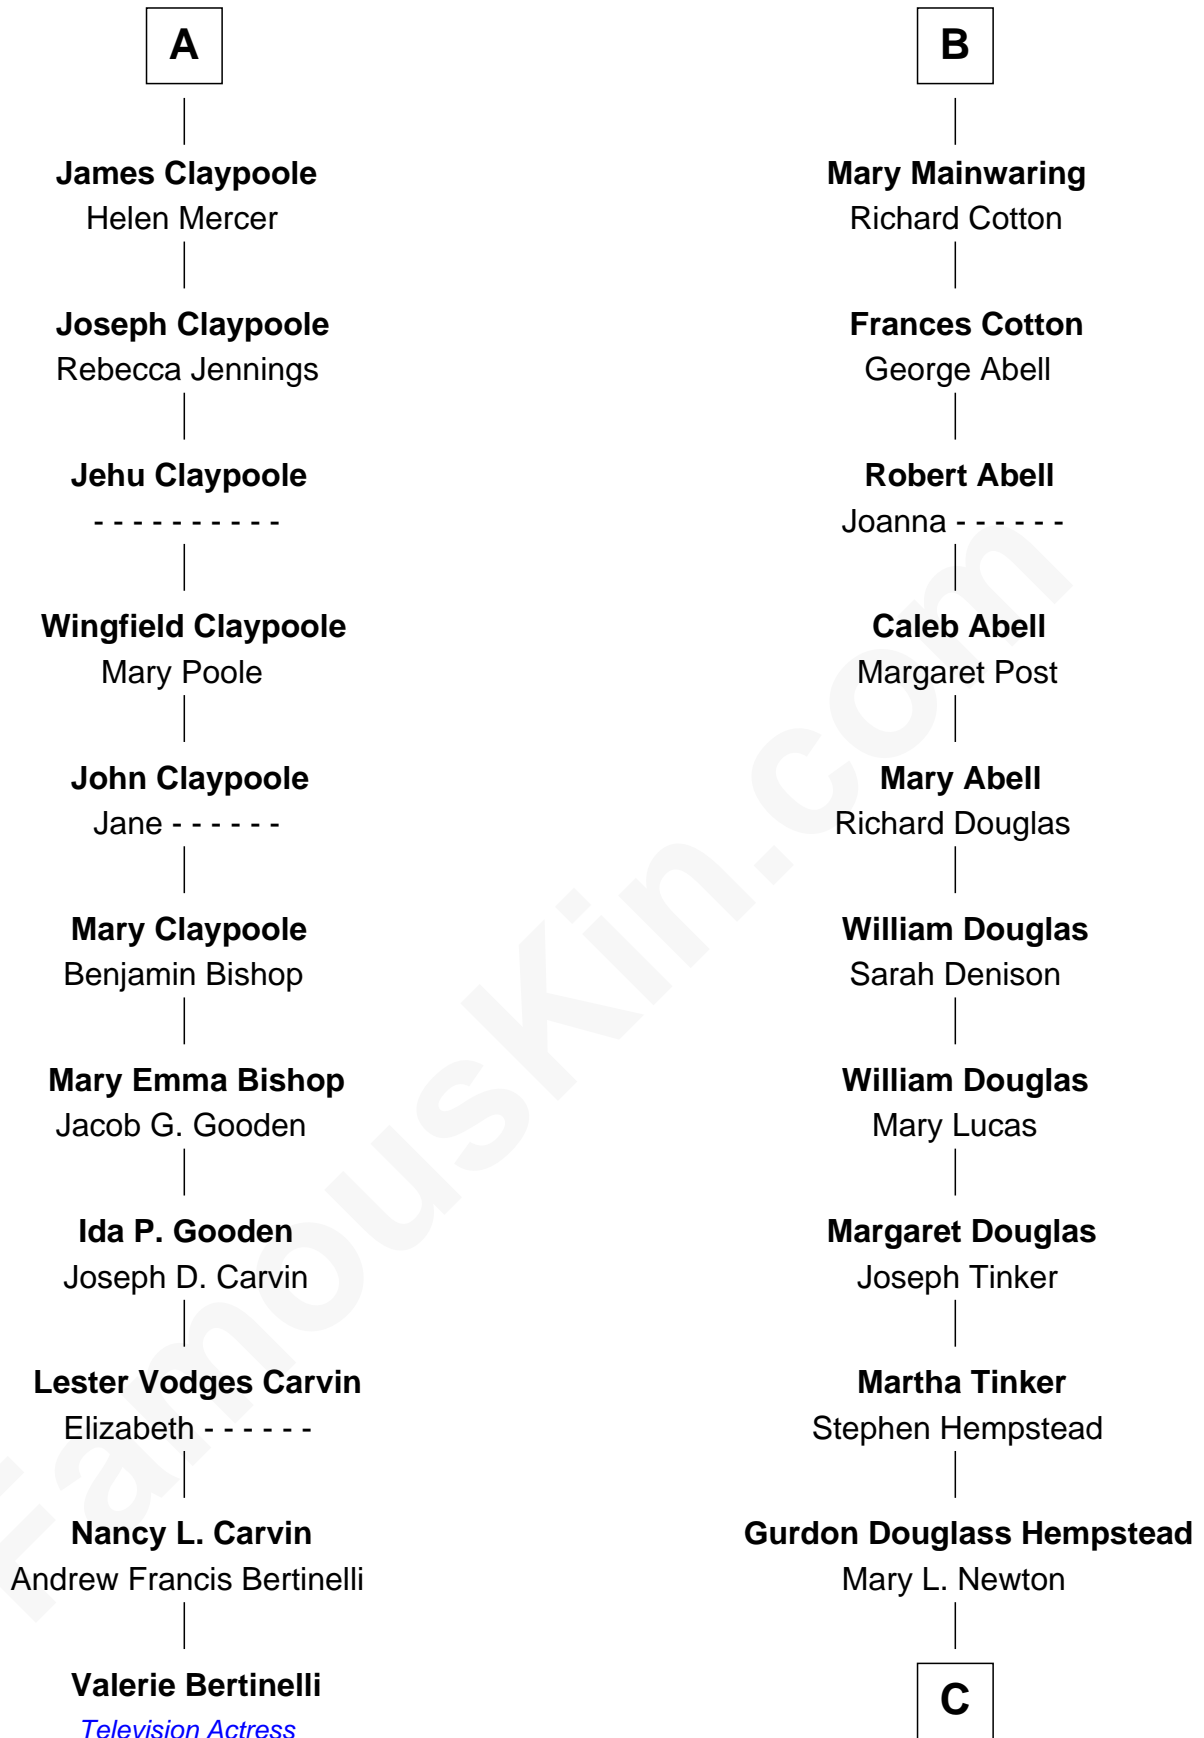

FamousKin.com Relationship Chart of

Valerie Bertinelli

Television Actress

17th cousin 4 times removed of

Richard Gere

Movie Actor

Sir Richard Fitzalan

Elizabeth de Bohun

C

Julia Anne Hempstead

Elisha Thomas Tiffany

Nelson Leroy Tiffany

Evaline Harriet Williams

William Stanton Tiffany

Anna Rebecca Stevens

Doris Anna Tiffany