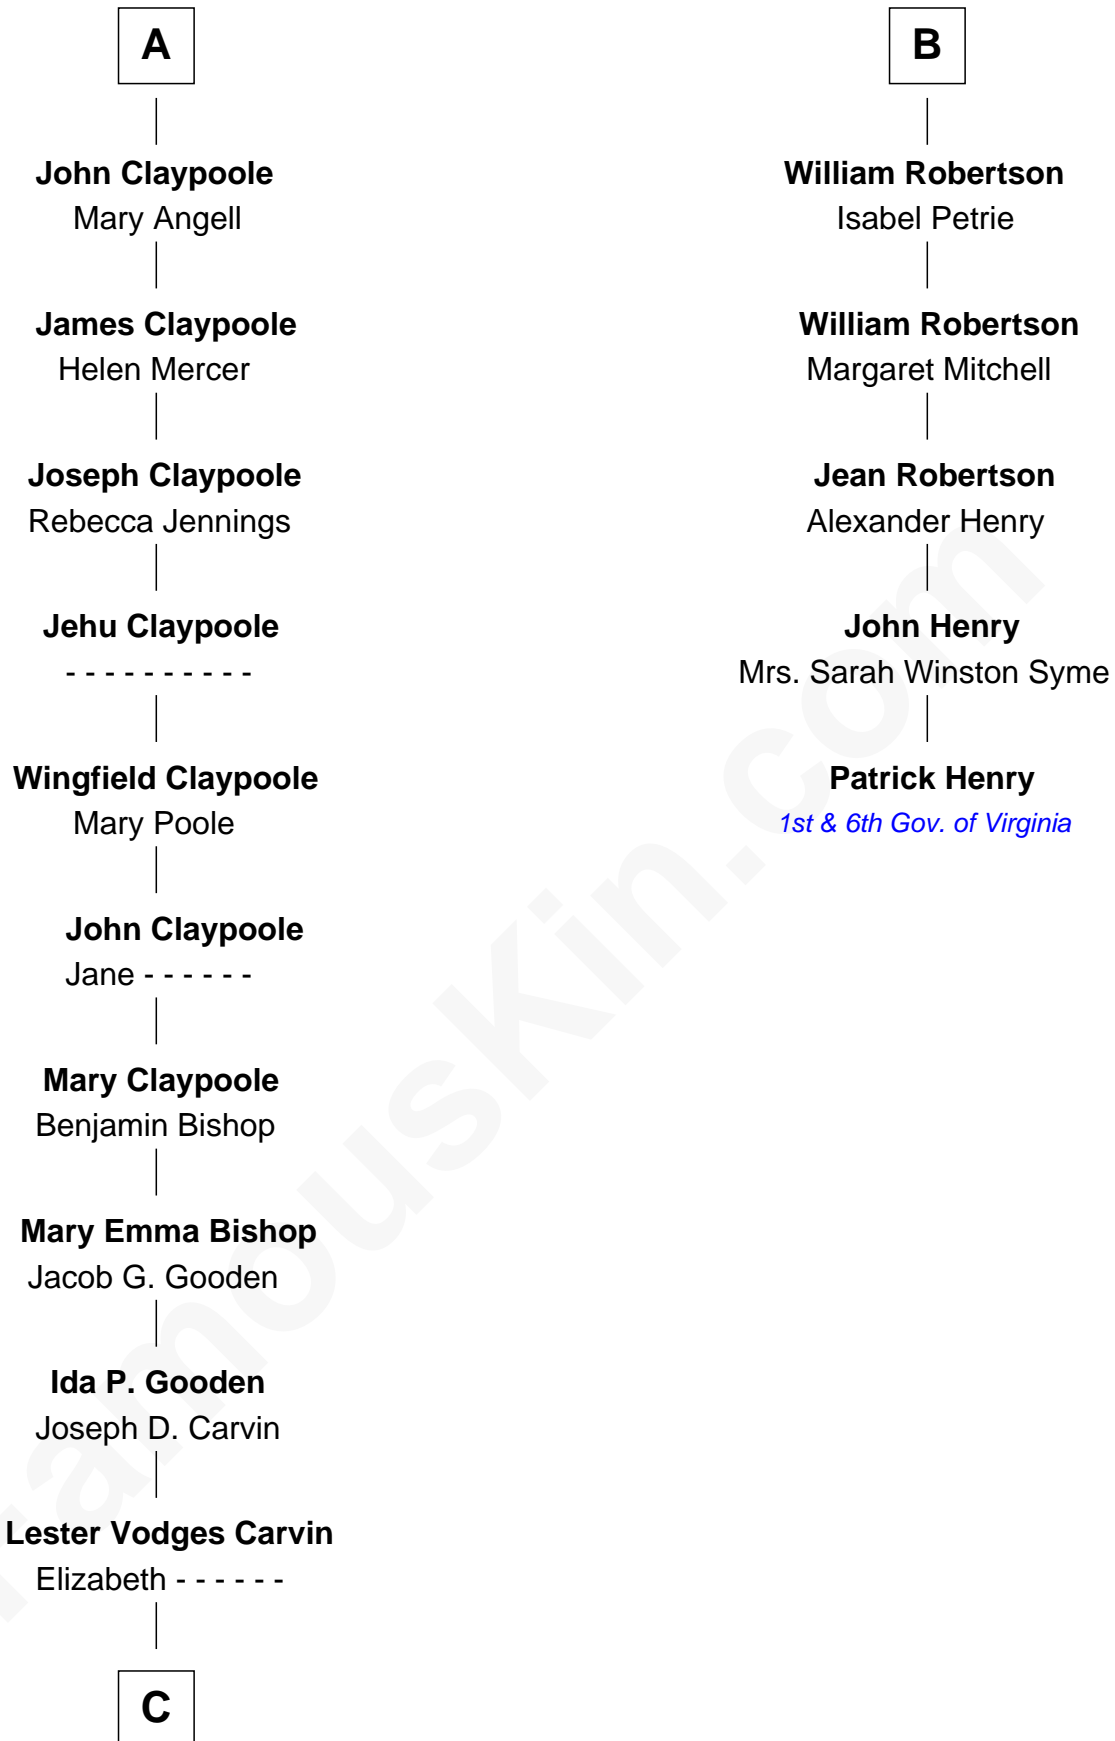

FamousKin.com Relationship Chart of

Valerie Bertinelli

Television Actress

11th cousin 7 times removed of

Patrick Henry

1st and 6th Governor of Virginia

C

Nancy L. Carvin
Andrew Francis Bertinelli