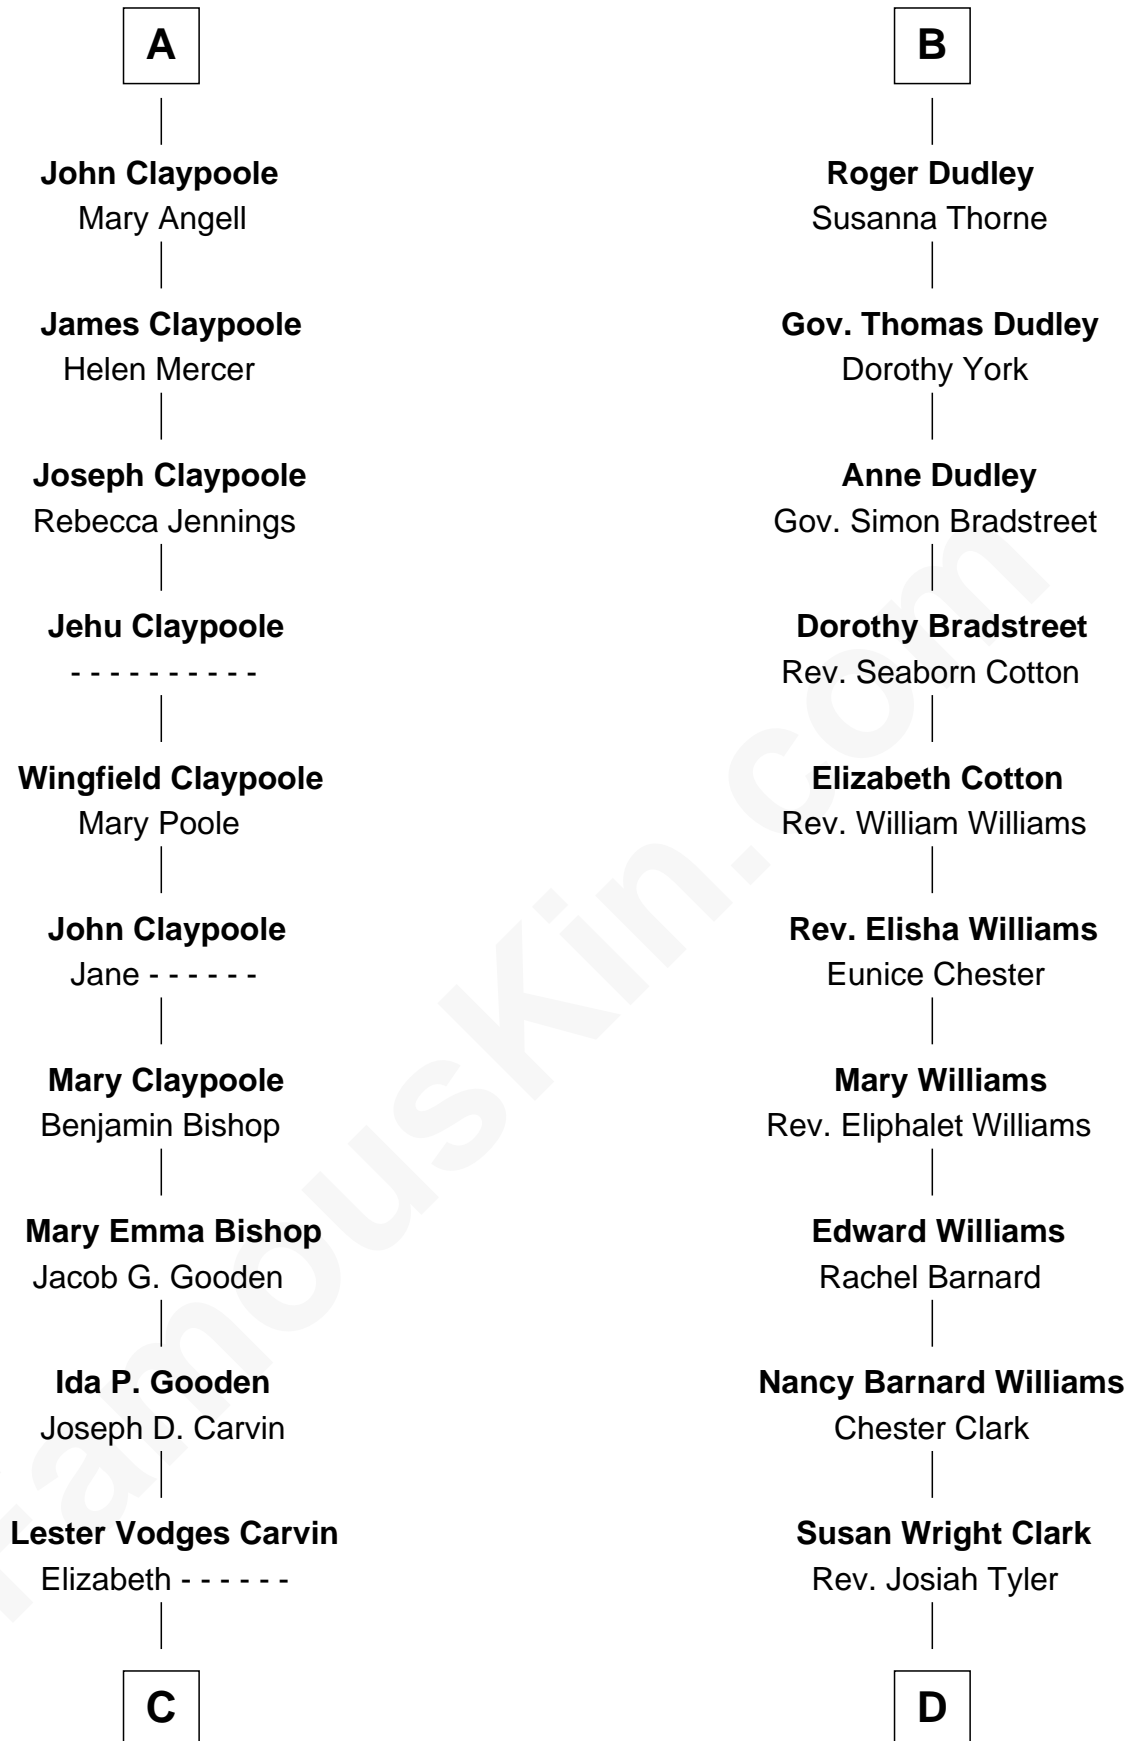

FamousKin.com Relationship Chart of

Valerie Bertinelli

Television Actress

18th cousin 3 times removed of

Kate Upton

Sports Illustrated Swimsuit Cover Model

C

Nancy L. Carvin
Andrew Francis Bertinelli

Valerie Bertinelli
Television Actress

D

William Chester Tyler
Laura Leland Brooks

Margaret Hastings Tyler
Charles Henry Vial

Elizabeth Brooks Vial
Stephen Edward Upton

Jefferson Matthew Upton
Shelley Fawn Davis